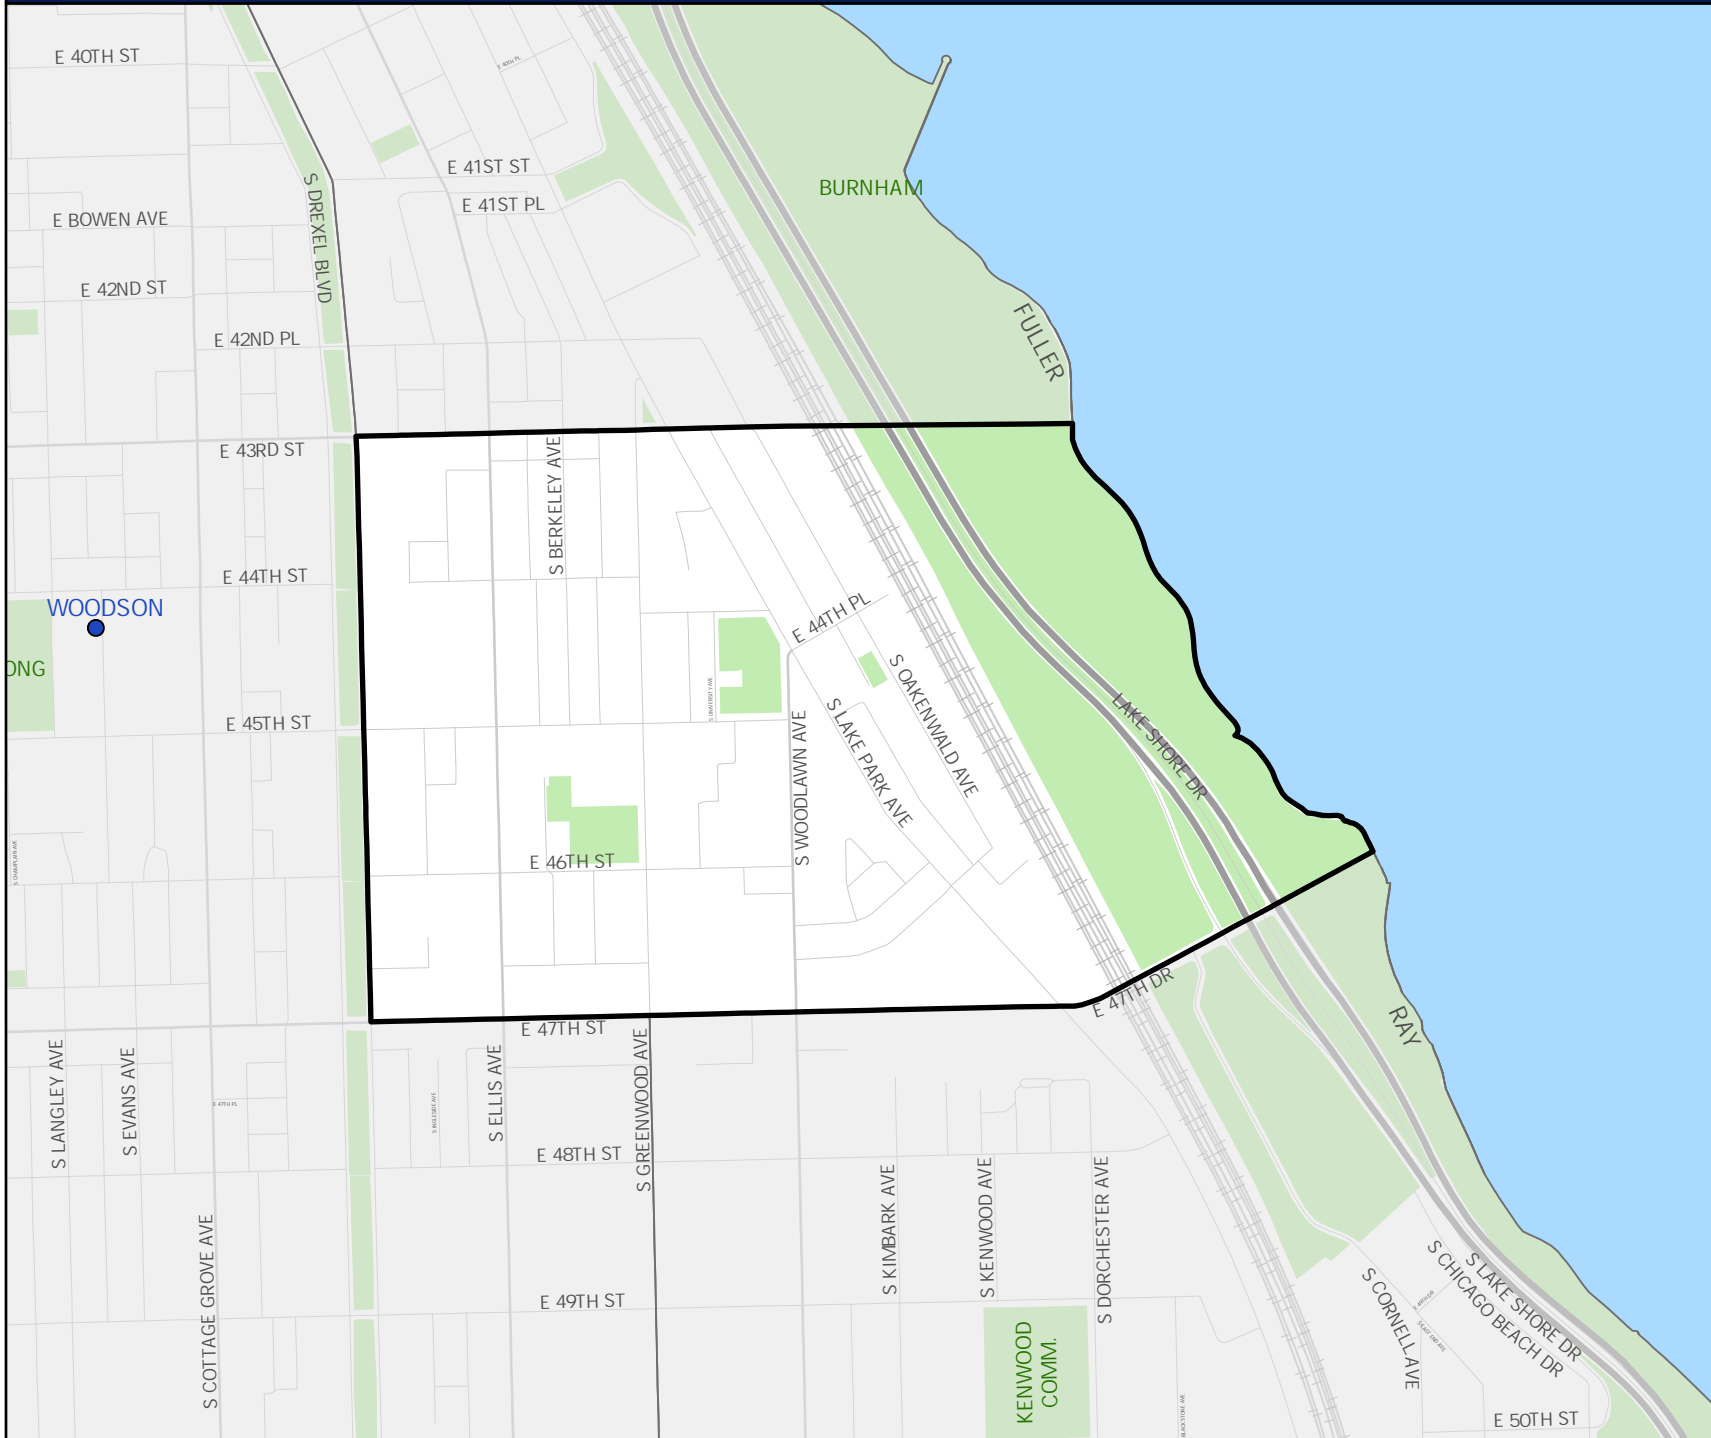

Attendance Area for Woodson (K-8)

Middle Schools by Attendance Area

- ISP MS
- Network MS
- Attendance Areas

0 0.07 0.15 Miles

Source: PDM, CPS
September 2023