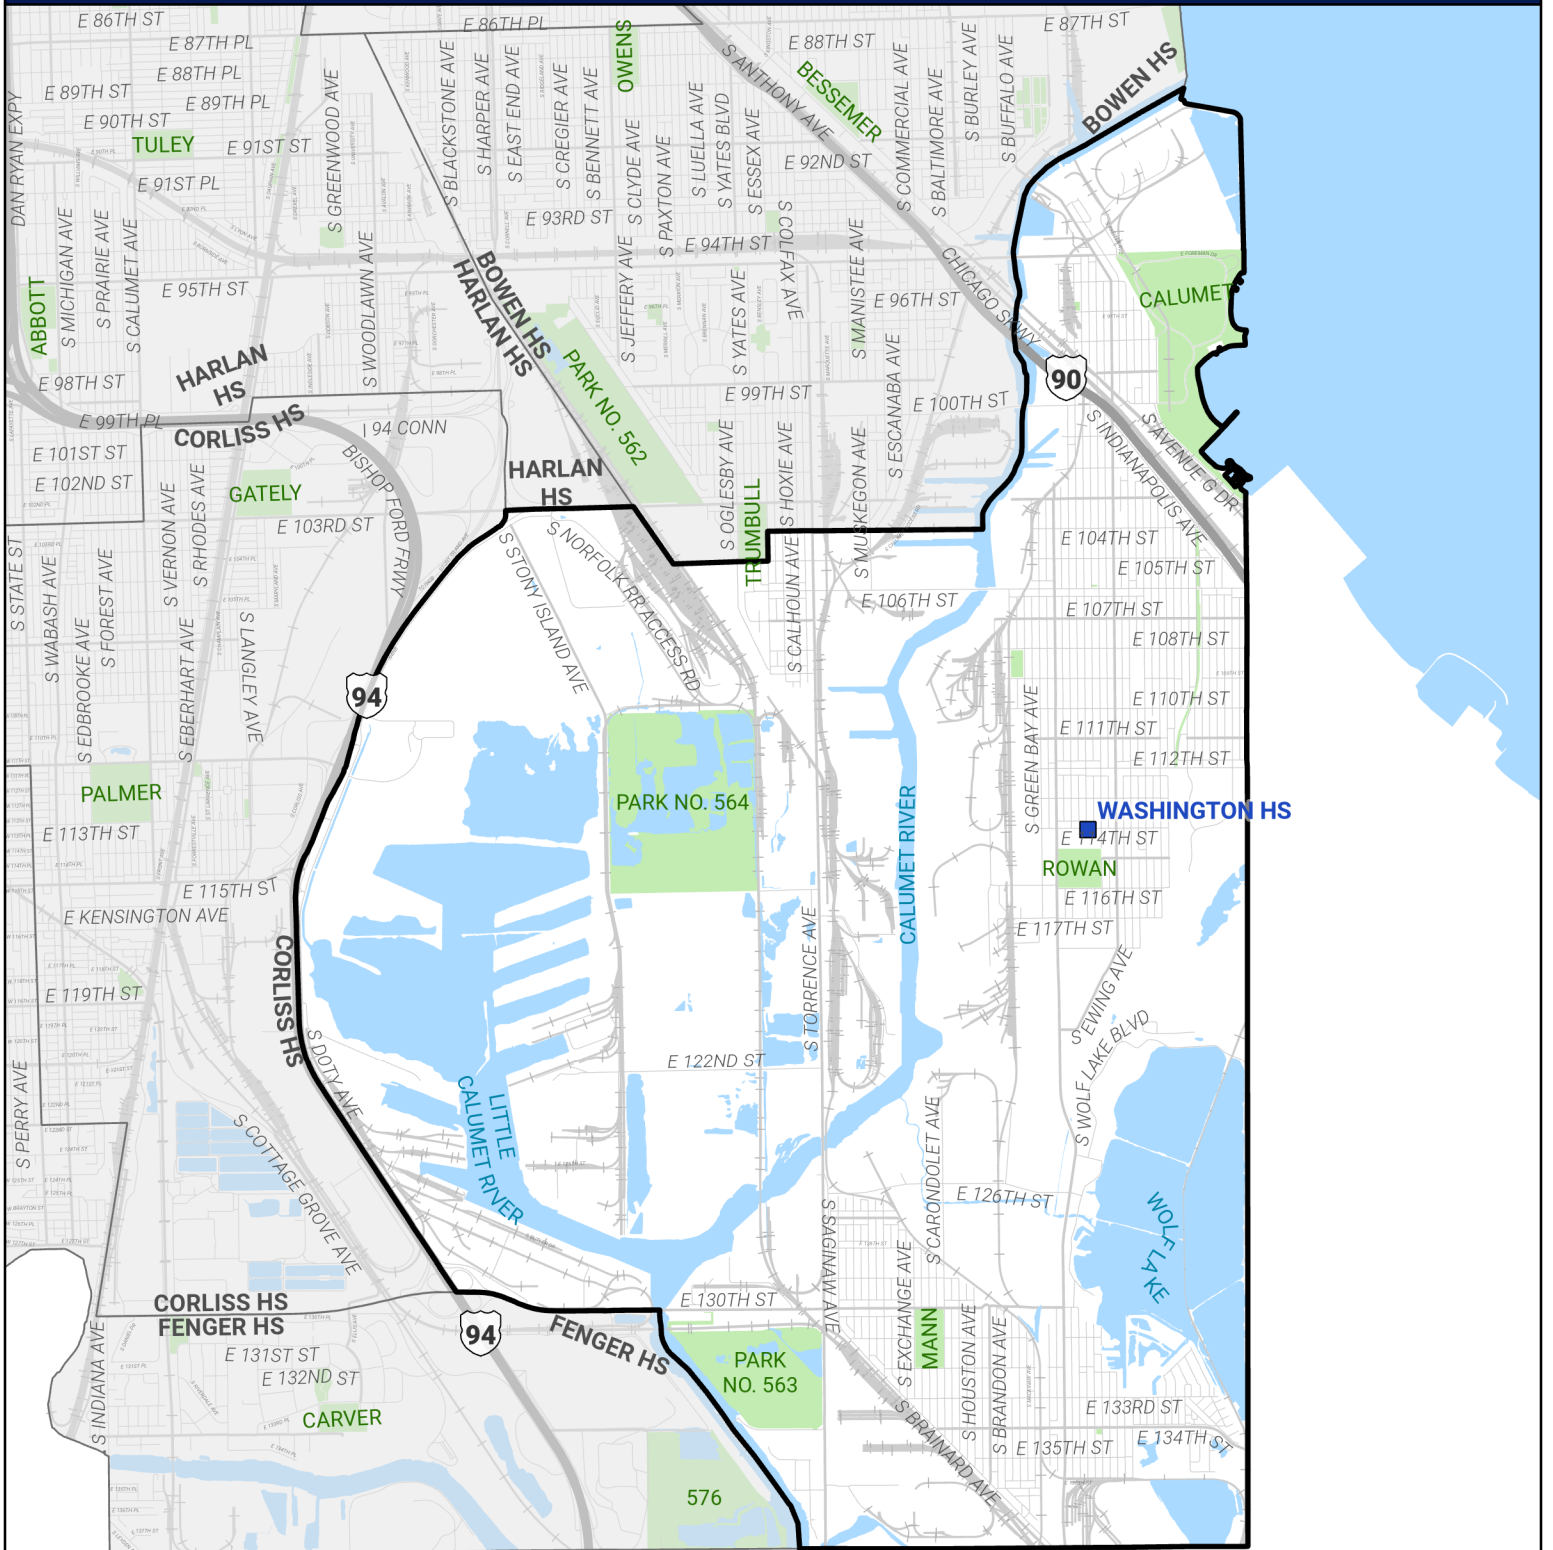

# Attendance Area for G. Washington HS (9-12)

## High Schools by Attendance Area

- ISP HS
- Network HS
- Attendance Areas

N