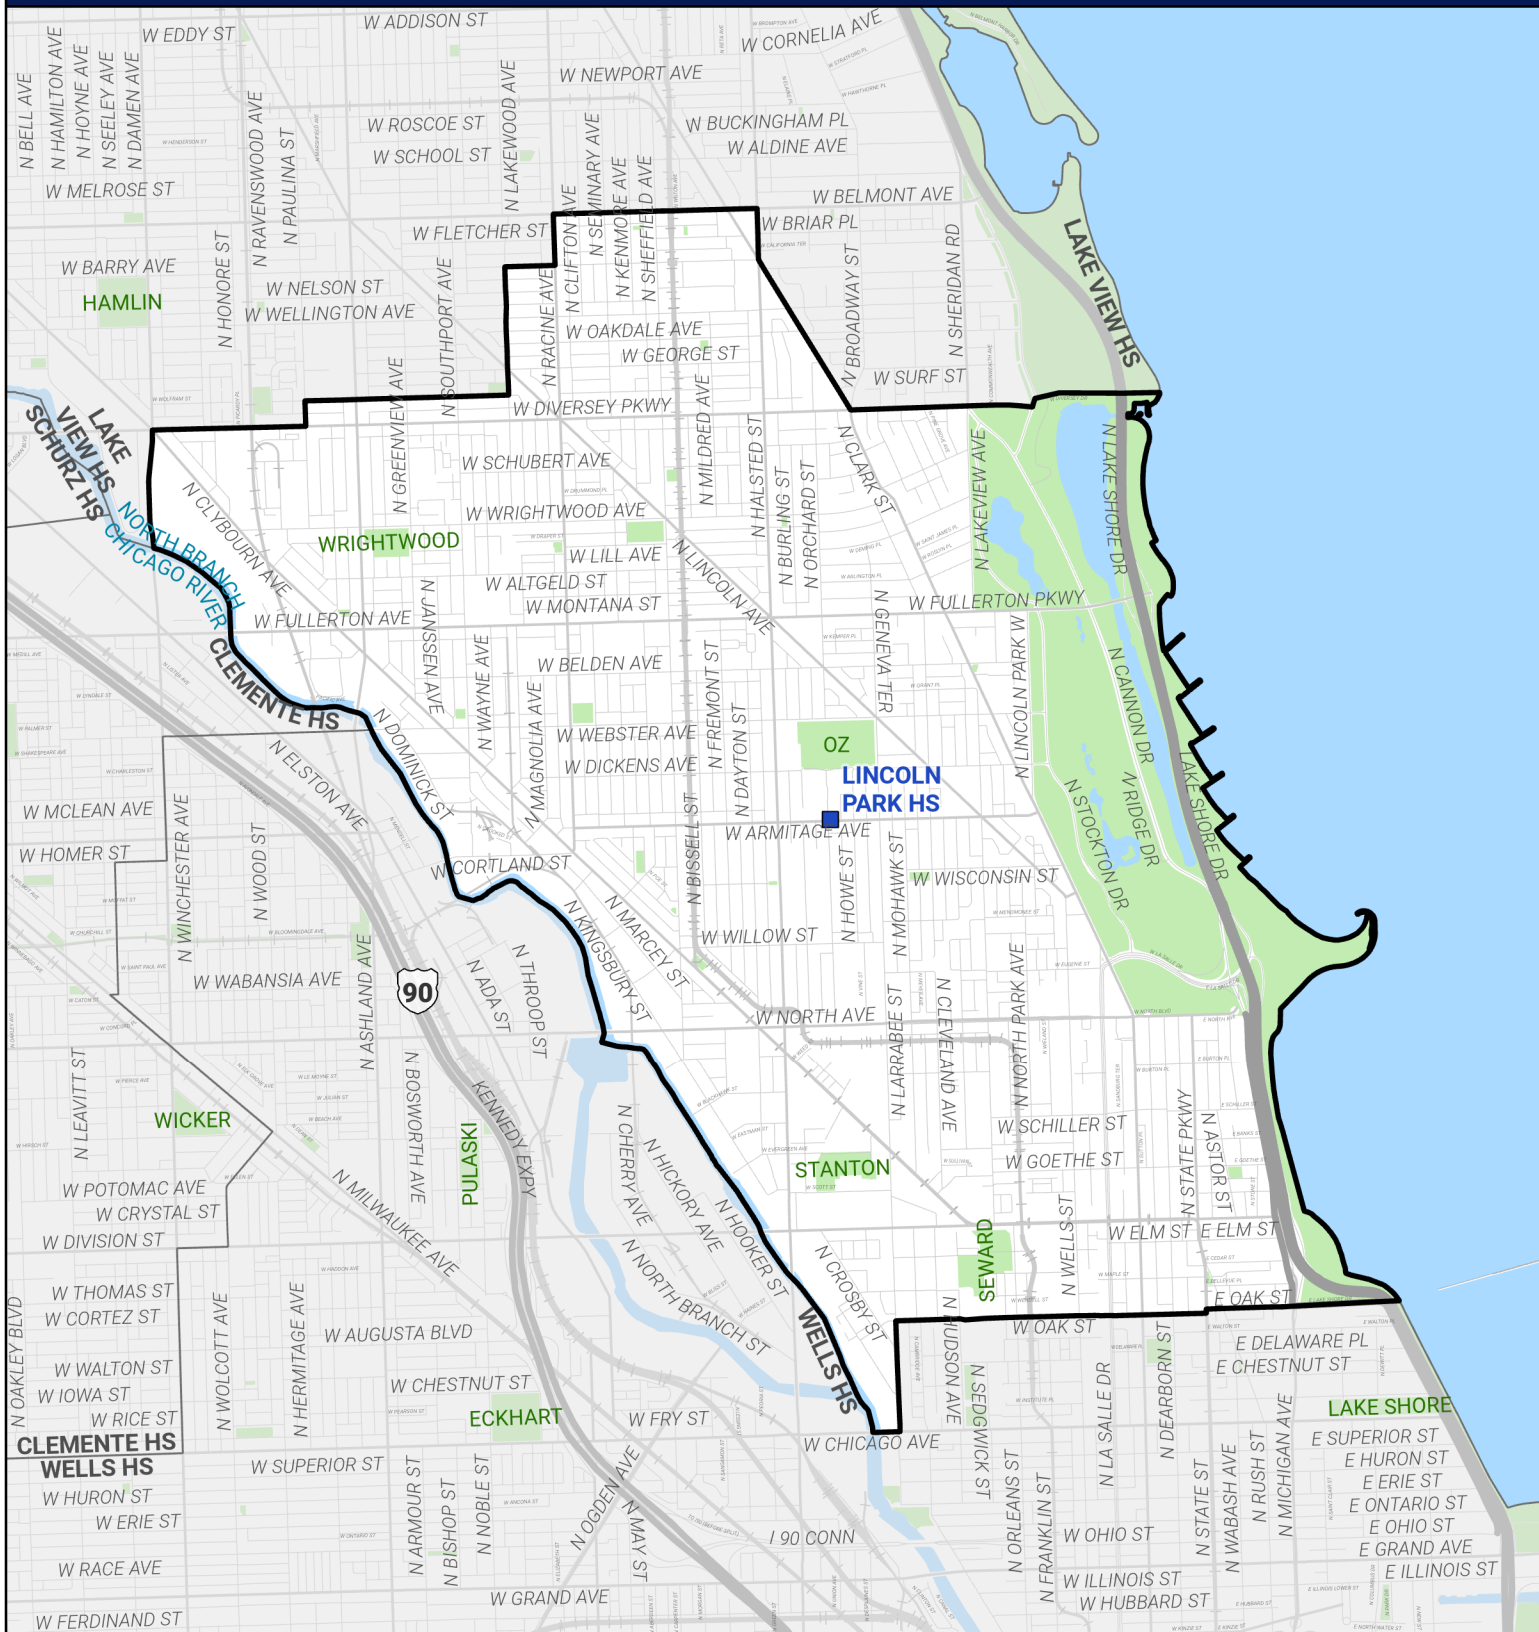

Attendance Area for Lincoln Park HS (9-12)

High Schools by Attendance Area

- ISP HS
- Network HS
- Attendance Areas

0 0.23 0.45 0.9 Miles