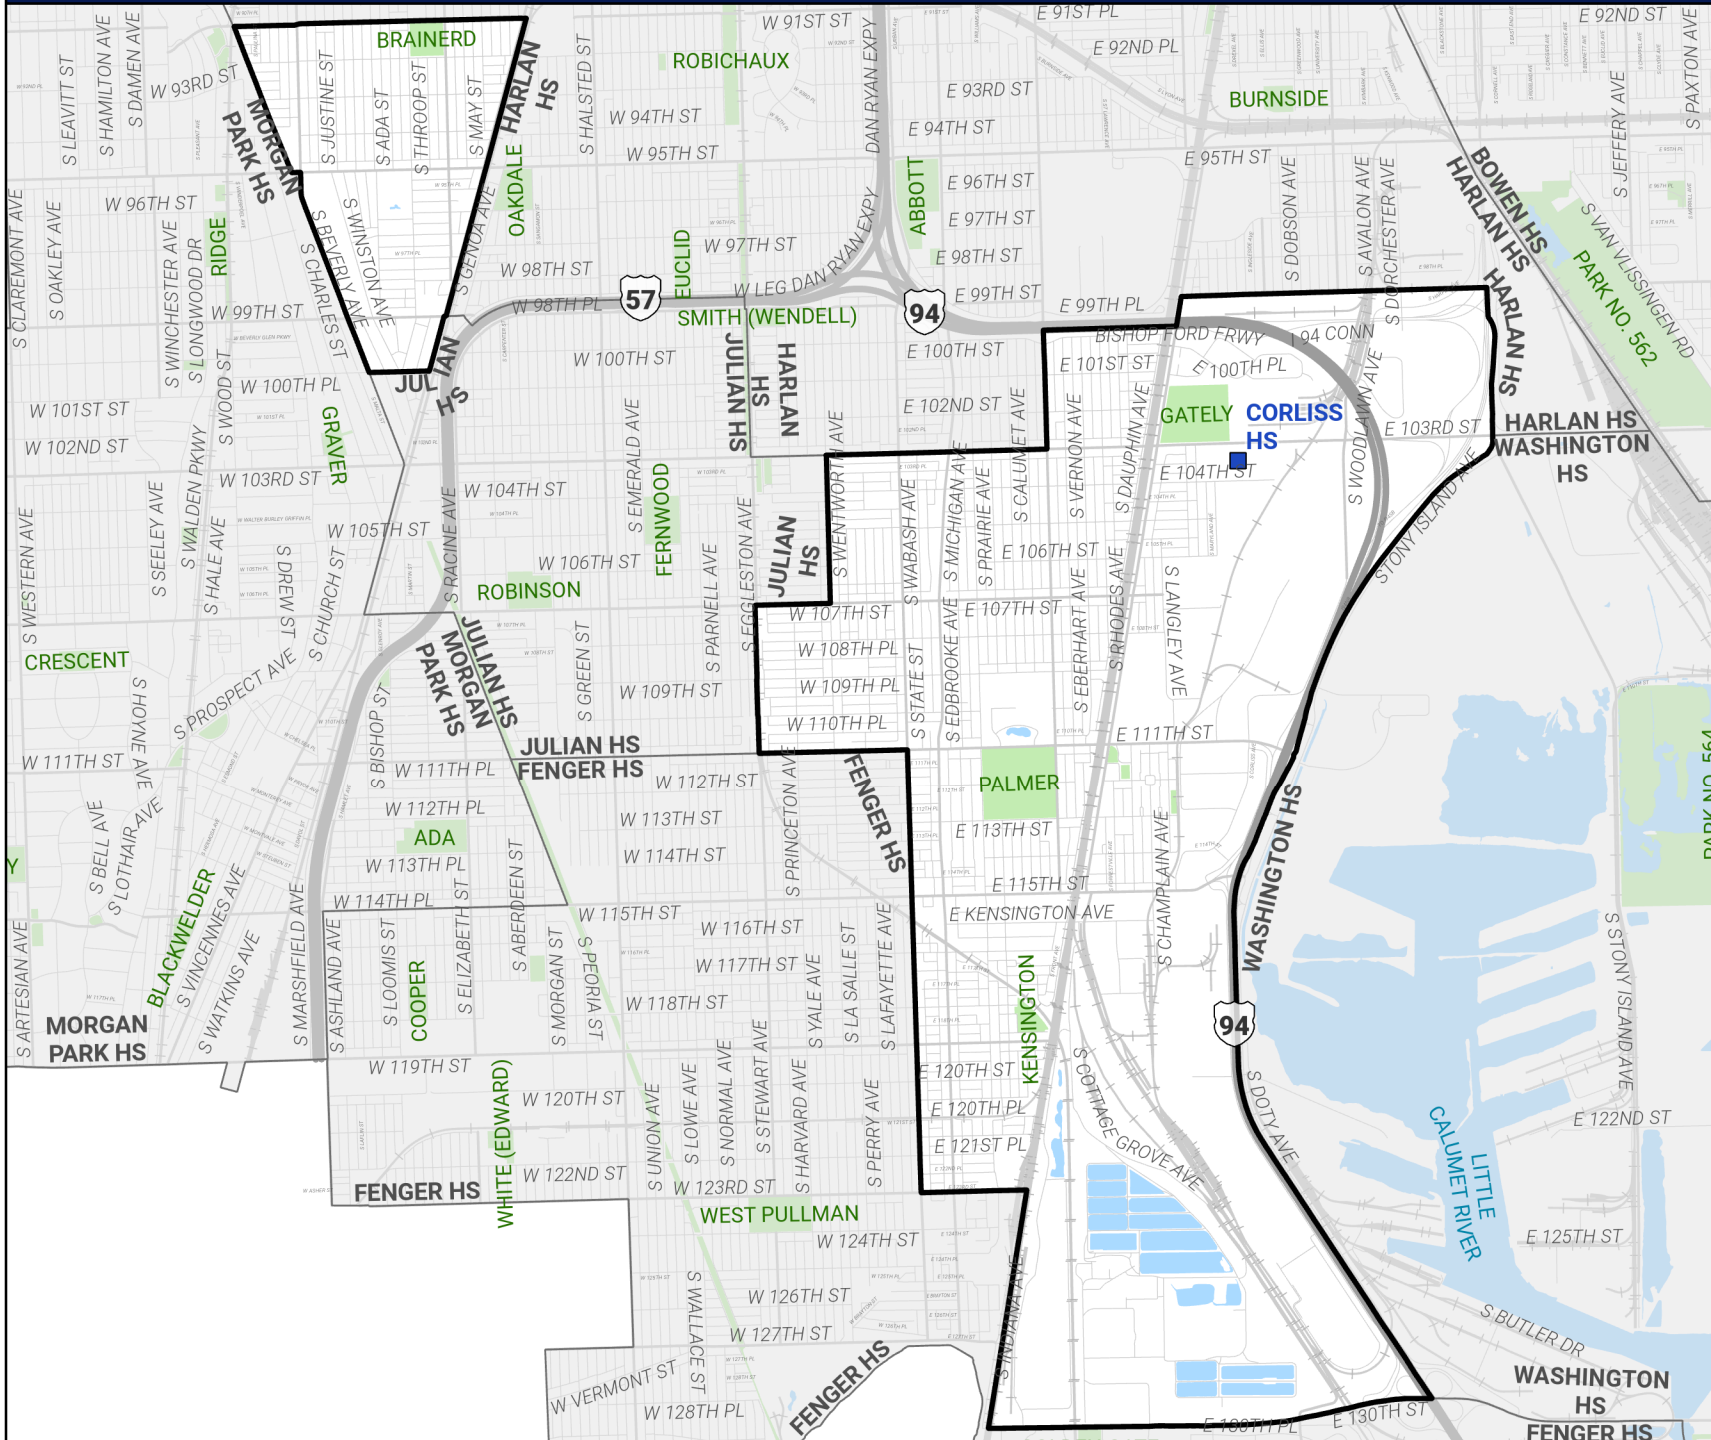

# Attendance Area for Corliss HS (9-12)

## High Schools by Attendance Area

- ISP HS
- Network HS
- Attendance Areas

0 0.35 0.7 Miles

Source: PDM, CPS  
January 2024