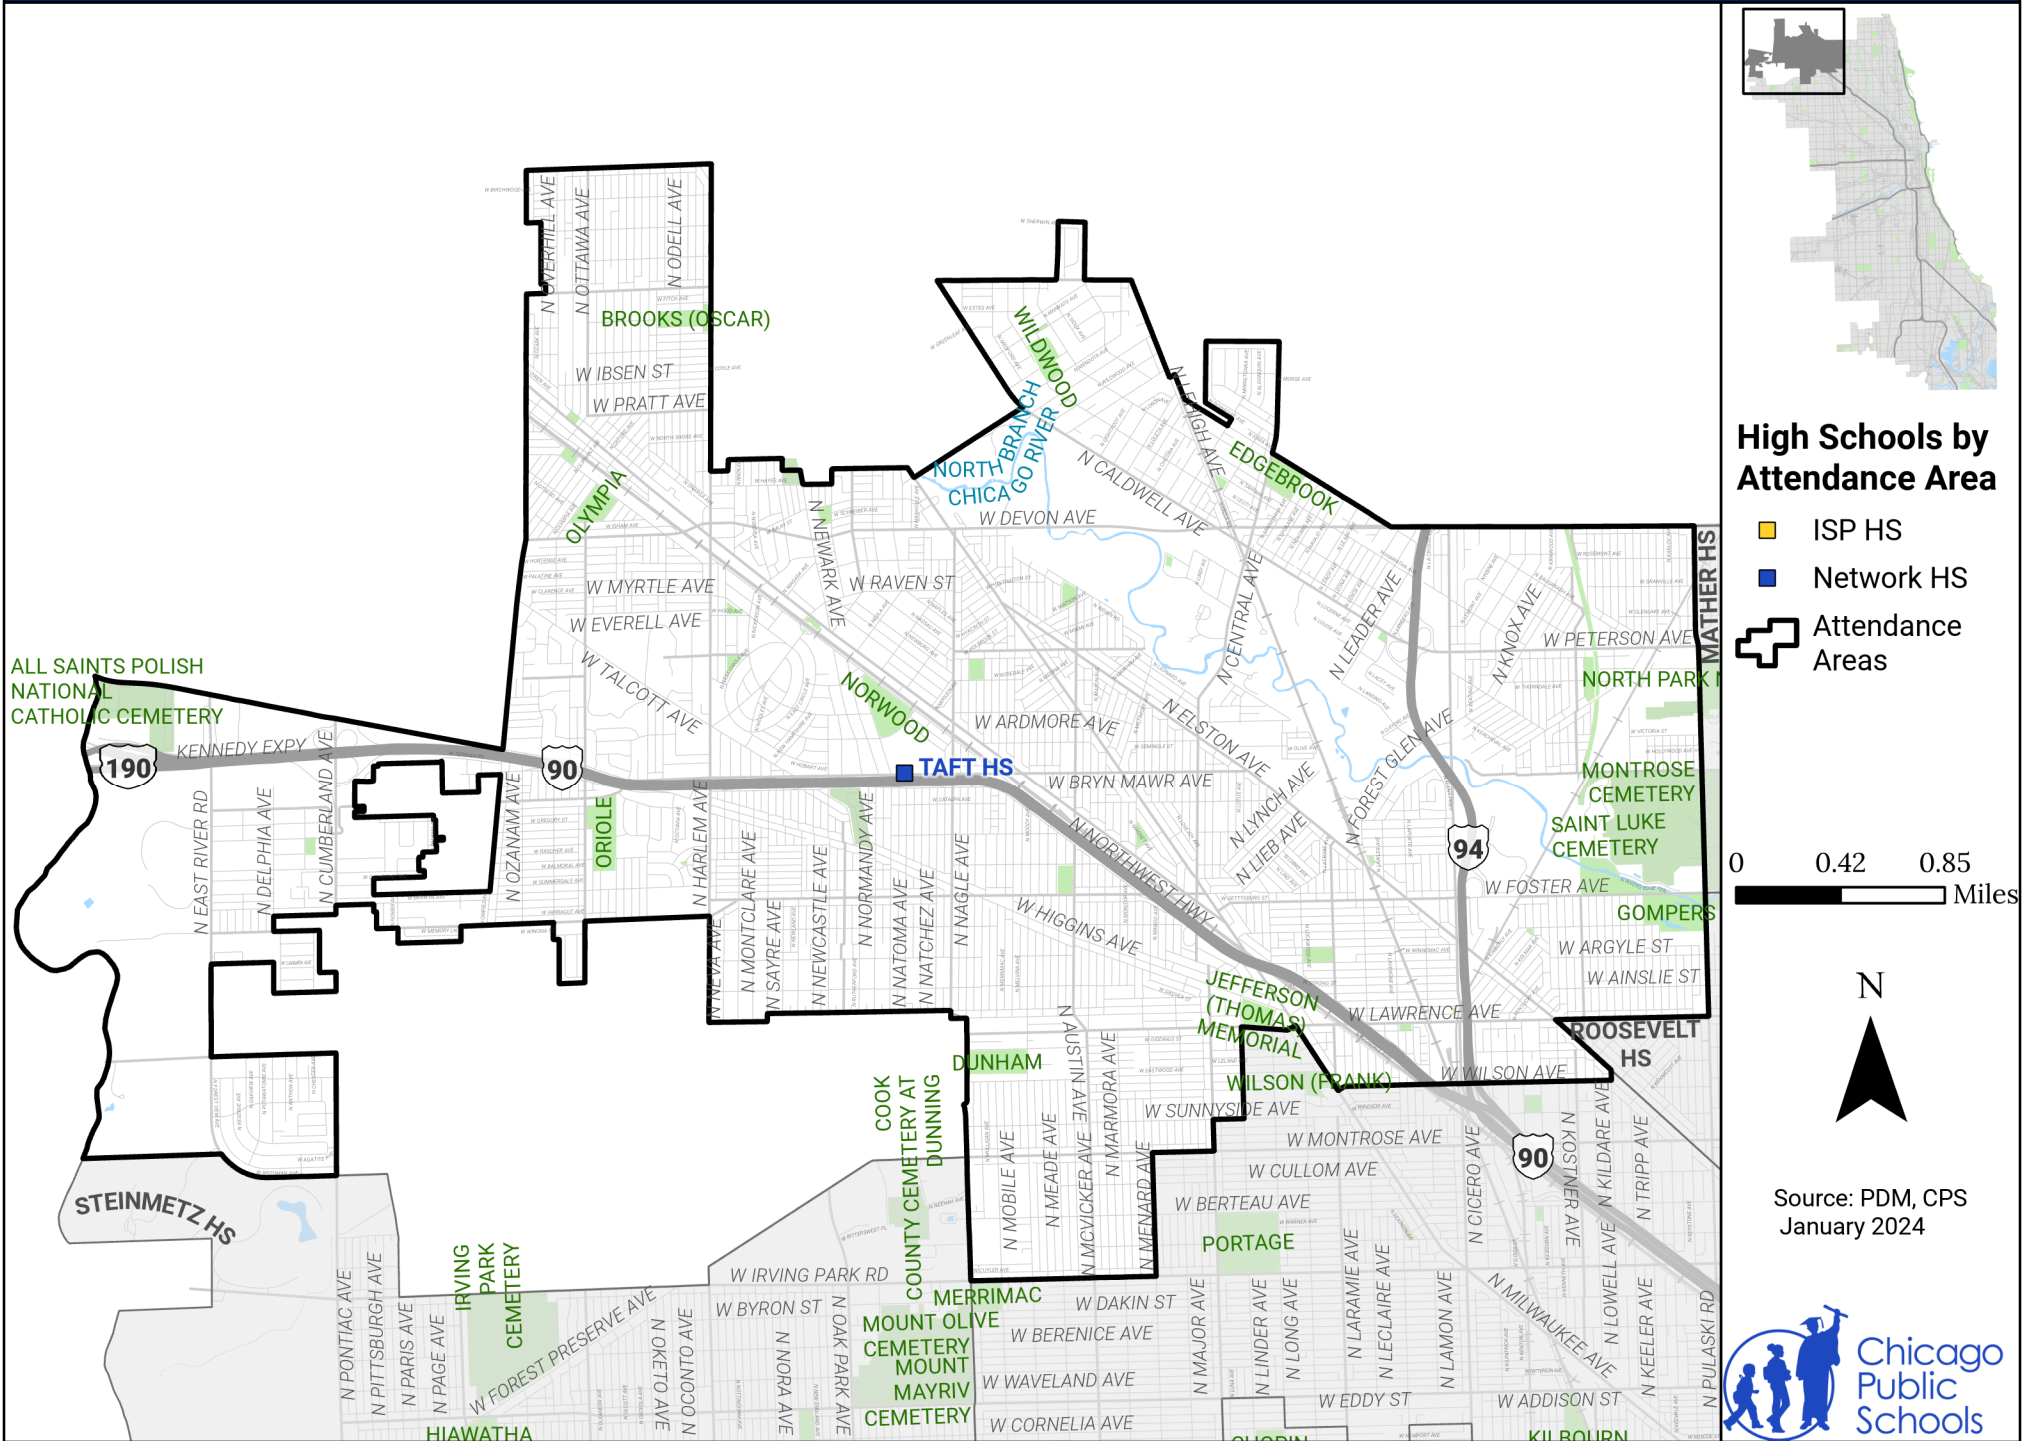

Attendance Area for Taft HS (9-12)

ALL SAINTS POLISH NATIONAL CATHOLIC CEMETERY

STEINMETZ HS

IRVING PARK CEMETERY

HIAWATHA

COOK COUNTY CEMETERY AT DUNNING

MOUNT OLIVE CEMETERY

MOUNT MAYRIV CEMETERY

ORIOLE

BROOKS (OSCAR)

NORWOOD

DUNHAM

WILDWOOD

NORTH CHICAGO BRANCH GO RIVER

PORTAGE

JEFFERSON (THOMAS) MEMORIAL

WILSON (FRANK)

EDGEBROOK

ROOSEVELT HS

MONTROSE CEMETERY

SAINT LUKE CEMETERY

GOMPERS

NORTH PARK

High Schools by Attendance Area

- ISP HS
- Network HS
- Attendance Areas

0 0.42 0.85 Miles

Source: PDM, CPS January 2024