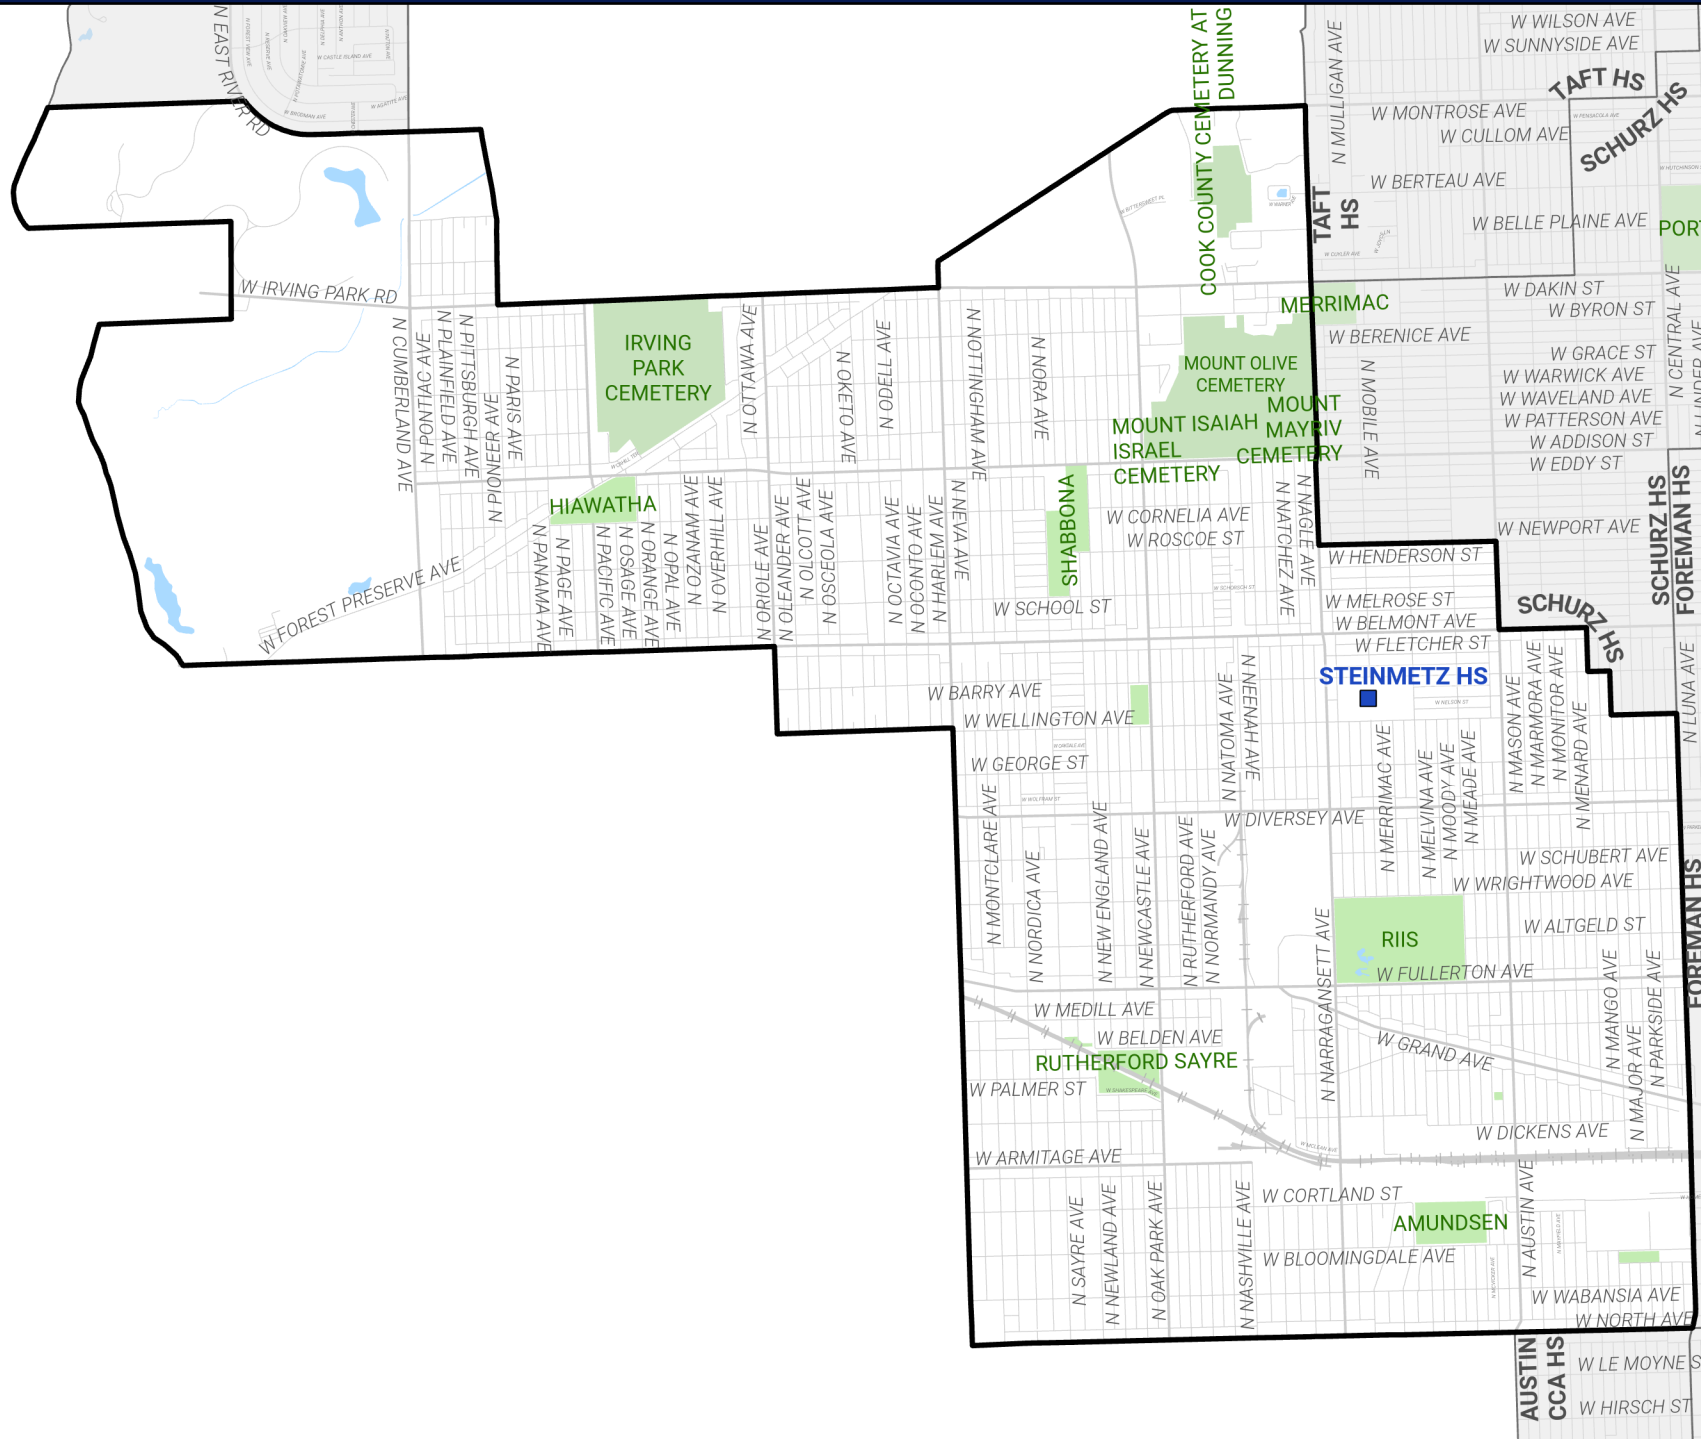

# Attendance Area for Steinmetz Prep HS (9-12)

## High Schools by Attendance Area

- ISP HS
- Network HS
- Attendance Areas

Source: PDM, CPS  
January 2024