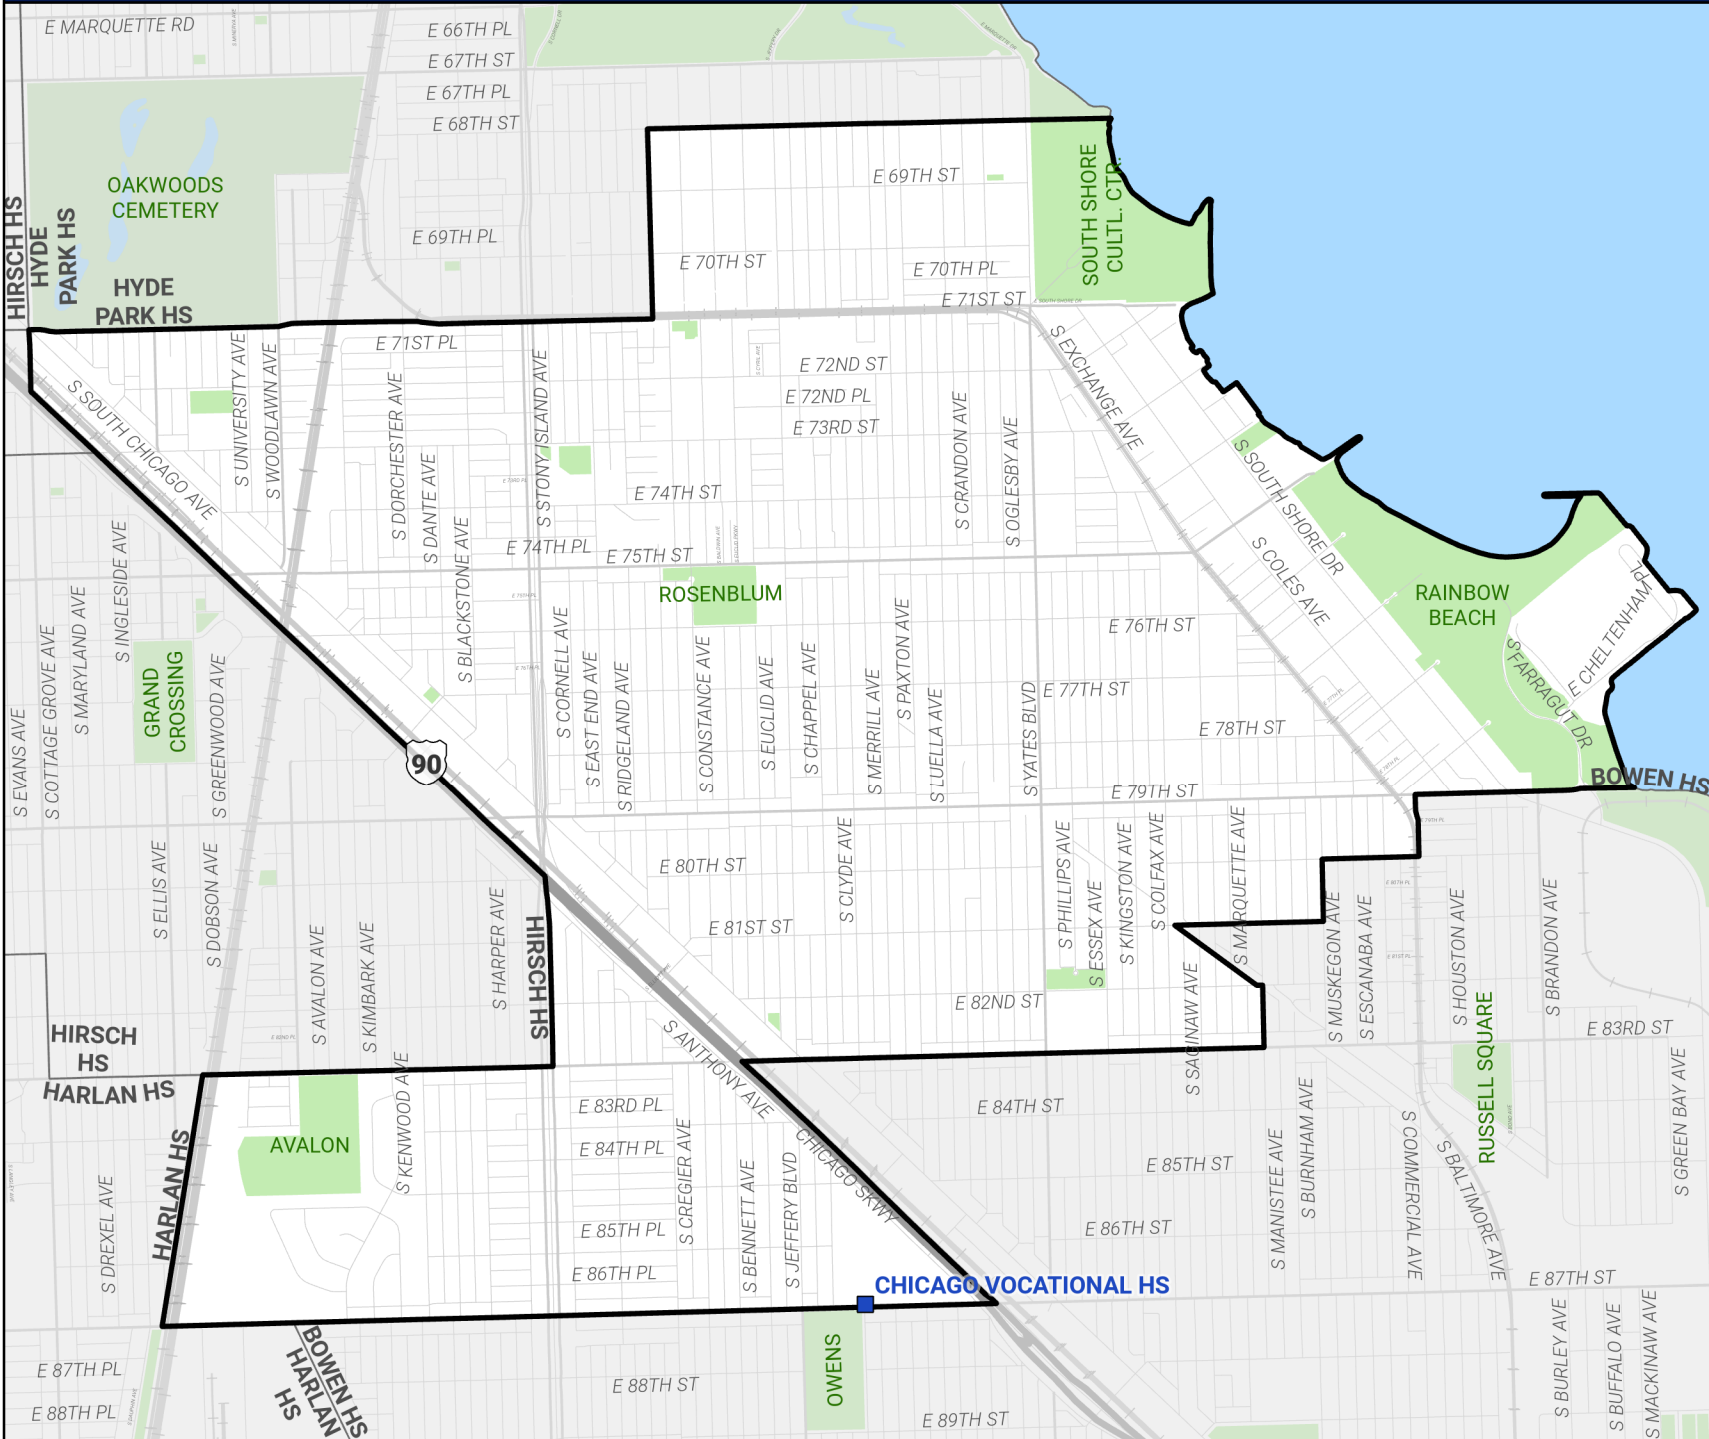

# Attendance Area for Chi Vocational HS (9-12)

## High Schools by Attendance Area

- ISP HS
- Network HS
- Attendance Areas

Source: PDM, CPS  
January 2024