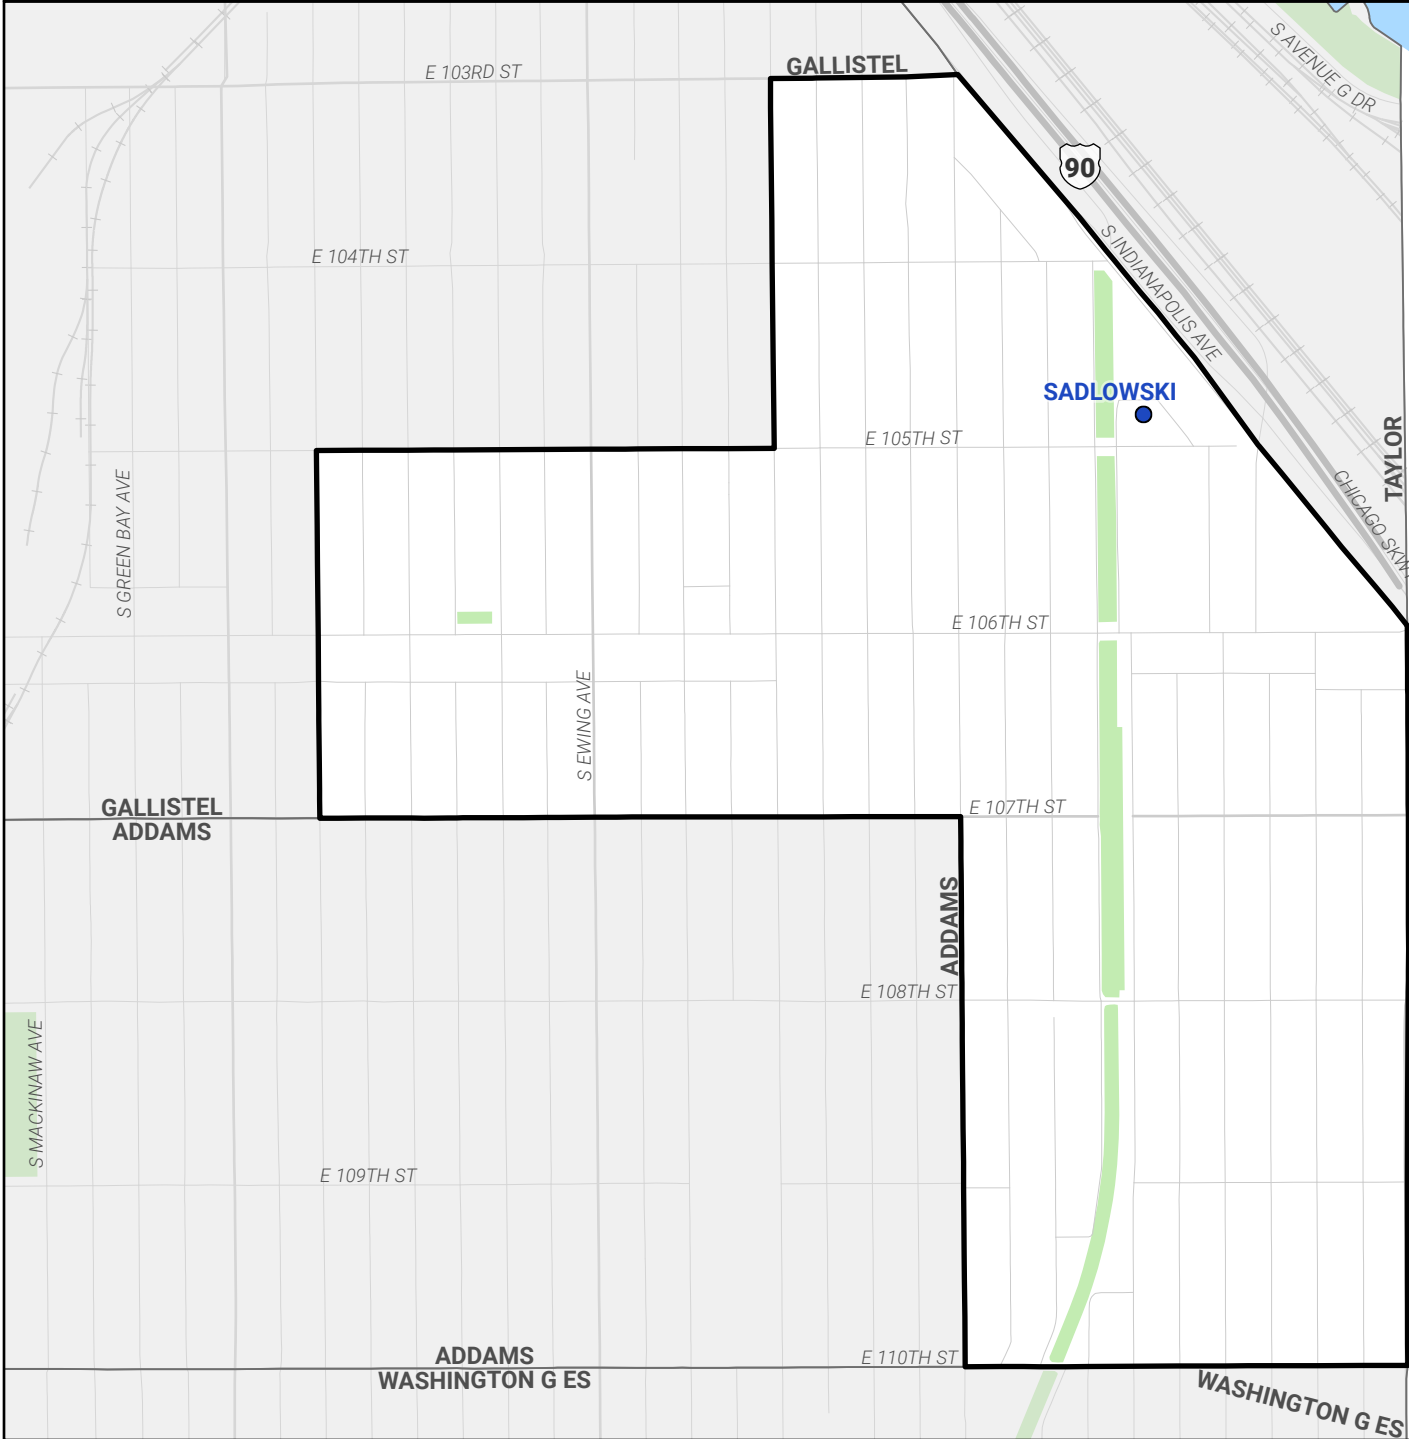

Attendance Area for Sadlowksi (K-8)

Elementary Schools by Attendance Area

- ISP ES
- Network ES
- Attendance Areas

0 0.05 0.1 Miles

Source: PDM, CPS
October 2023