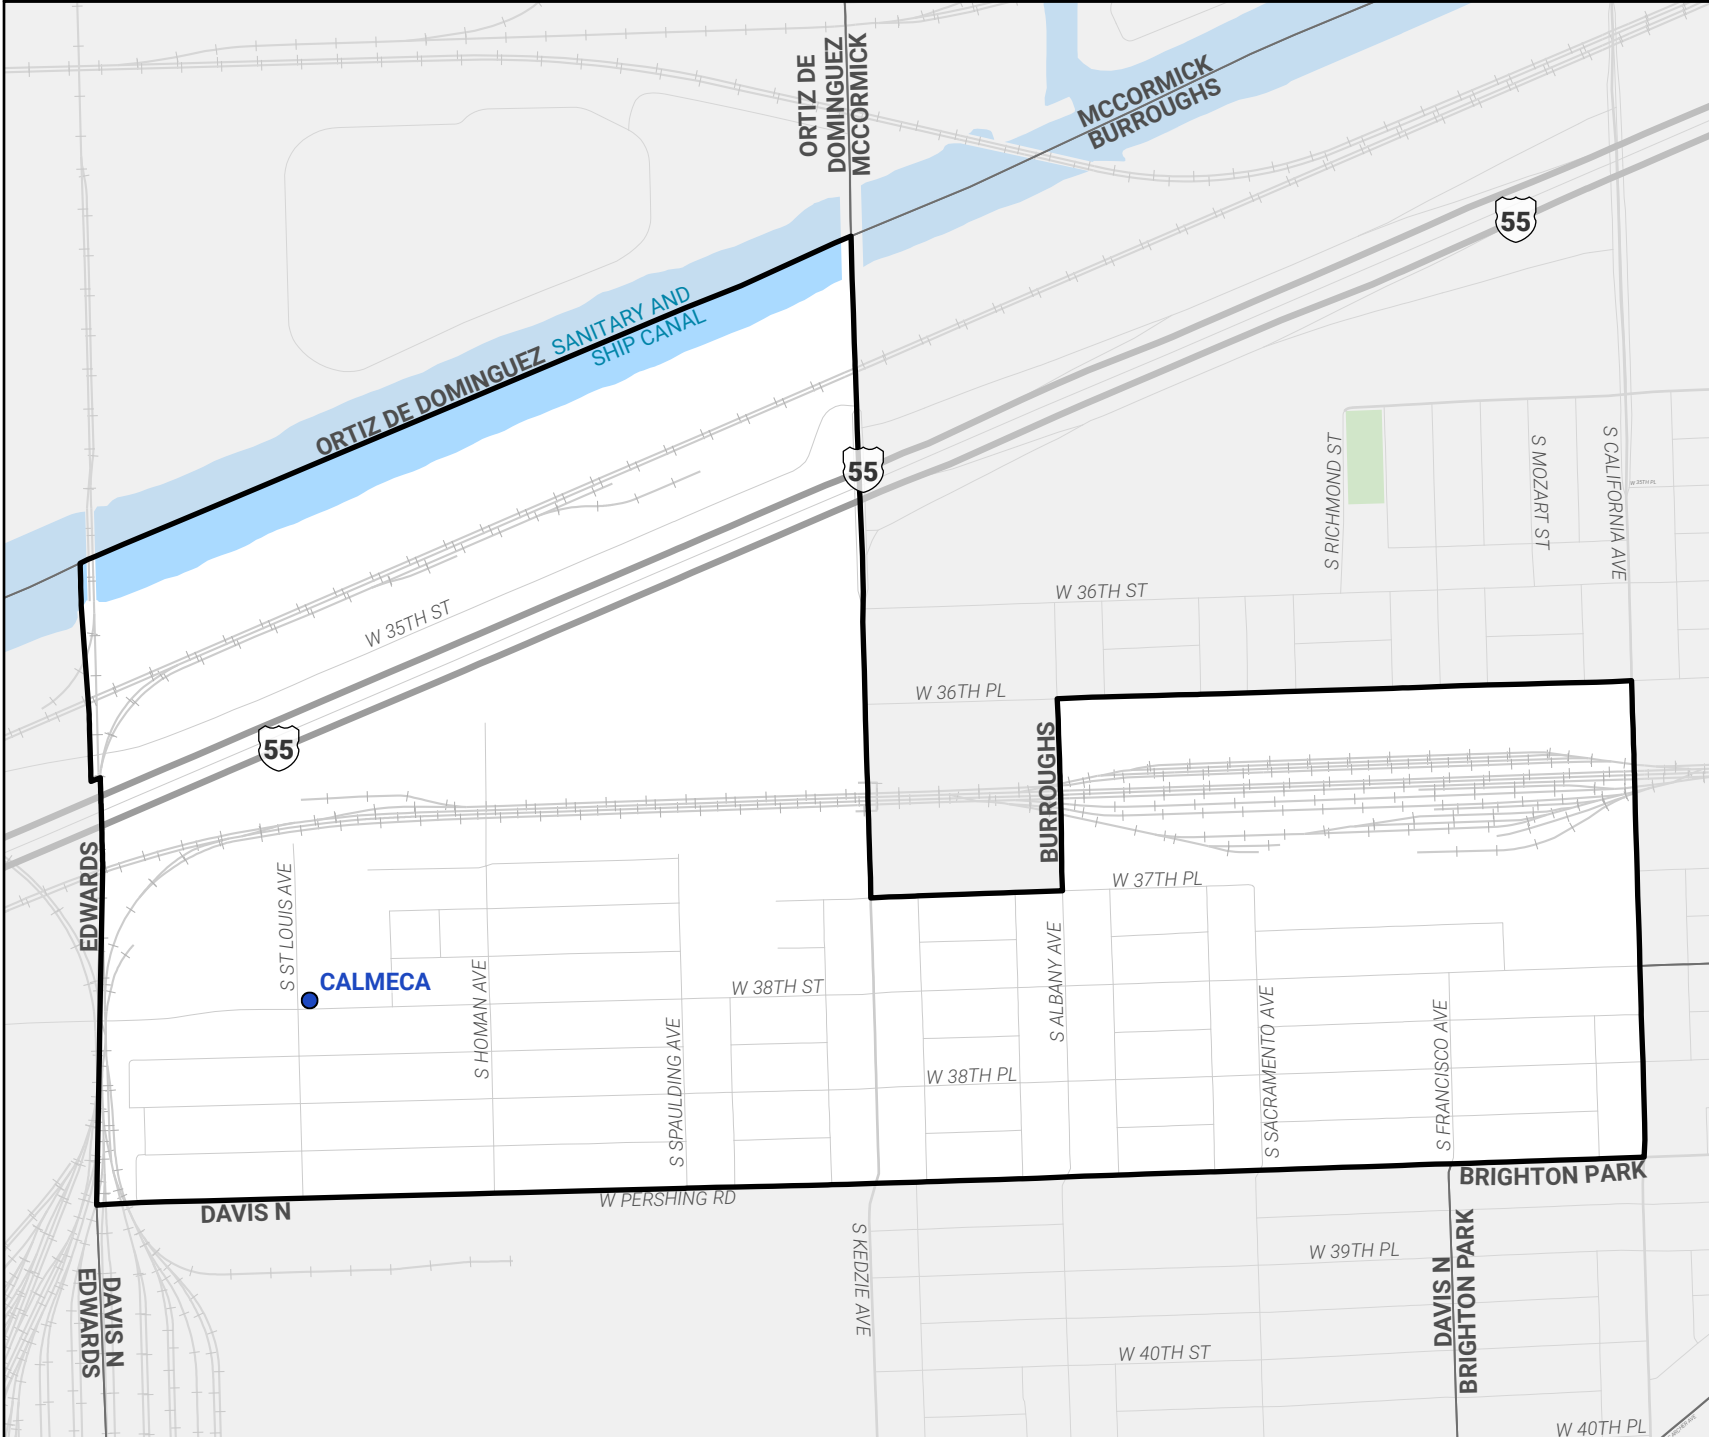

Attendance Area for Calmecca (K-8)

Elementary Schools by Attendance Area

- ISP ES
- Network ES
- Attendance Areas

0 0.05 0.1 Miles

Source: PDM, CPS
October 2023