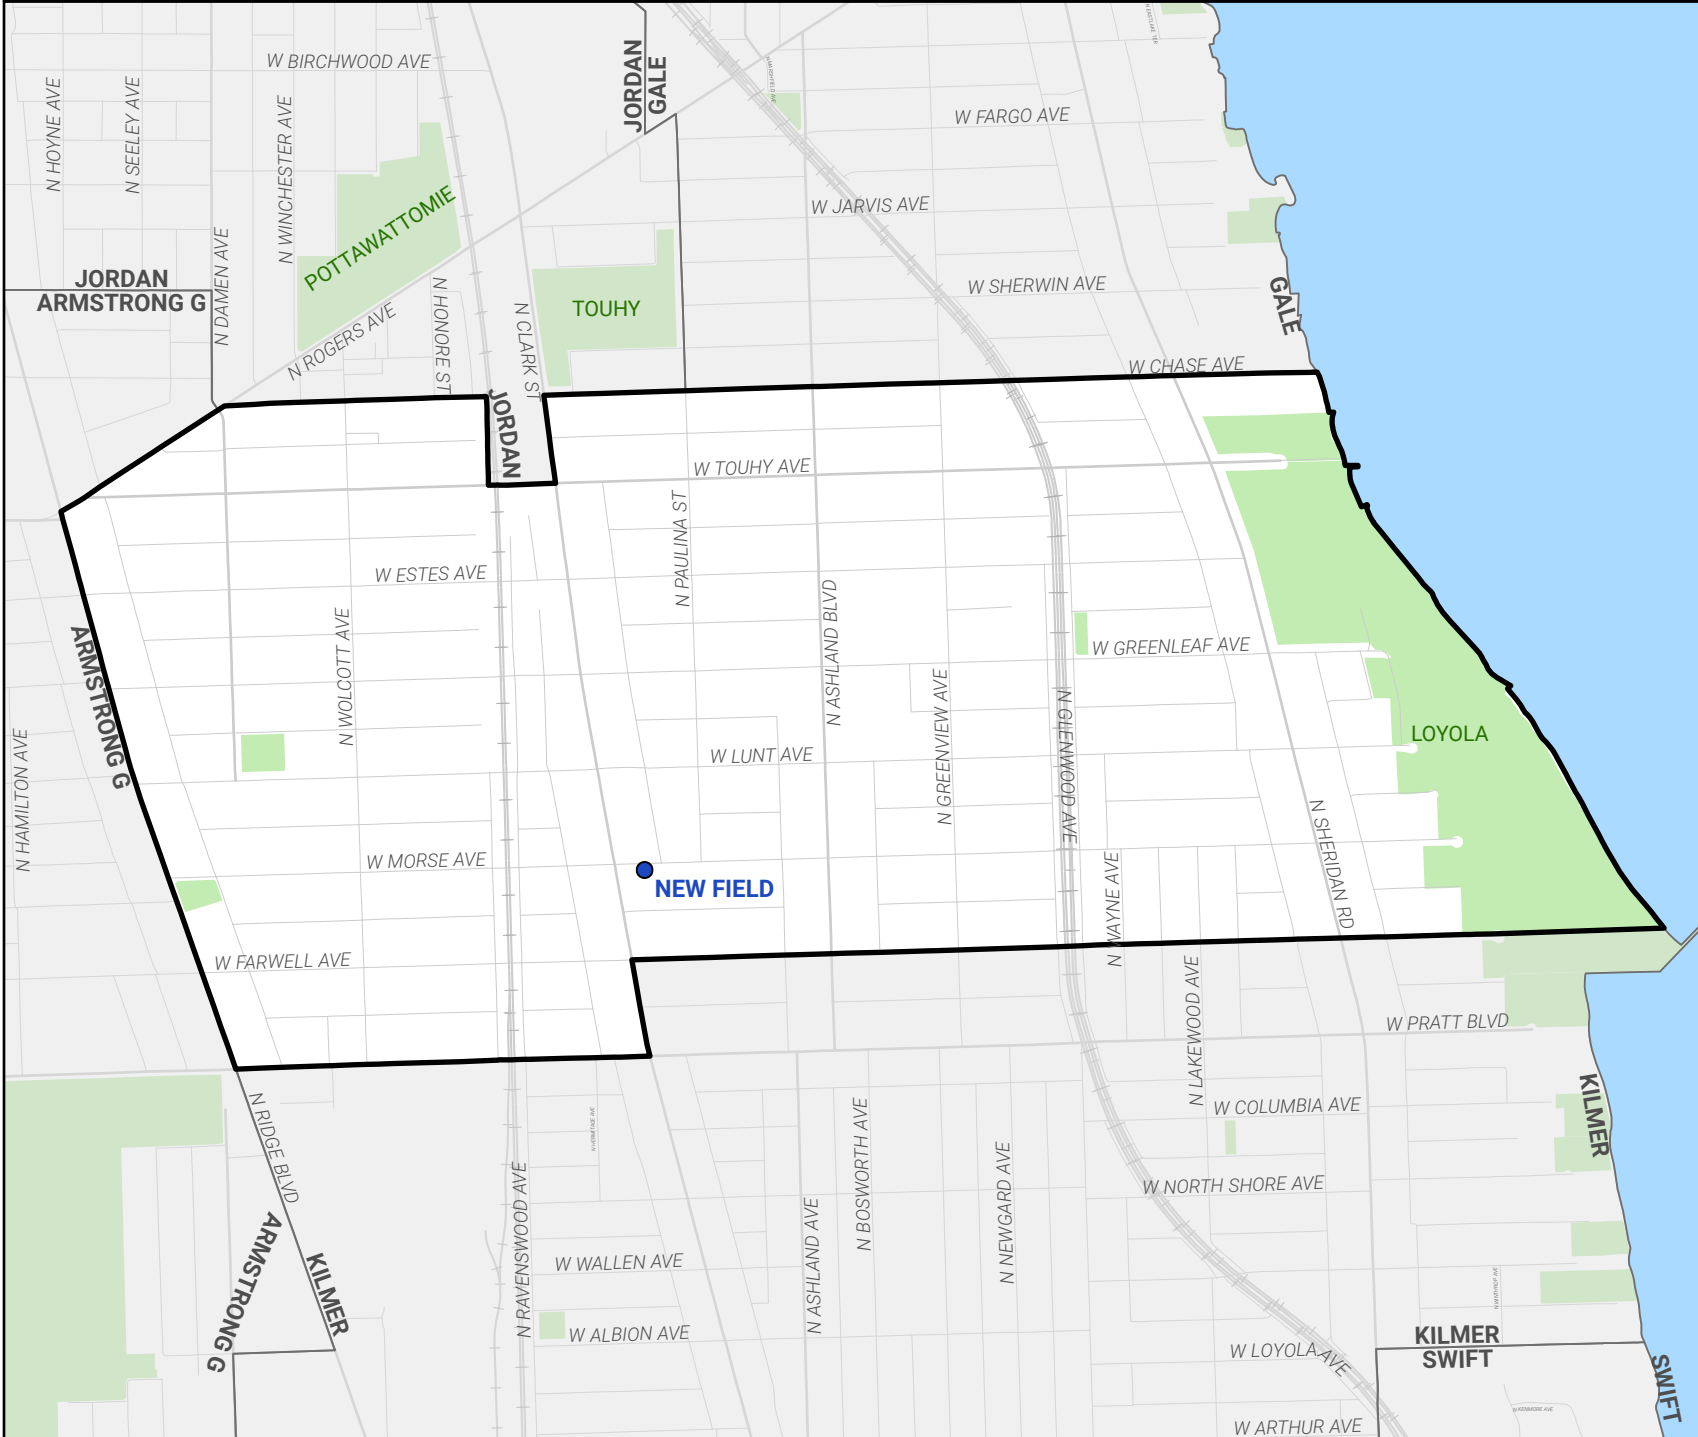

Attendance Area for New Field (K-4)

Elementary Schools by Attendance Area

- ISP ES
- Network ES
- Attendance Areas

0 0.07 0.15 Miles

Source: PDM, CPS
October 2023