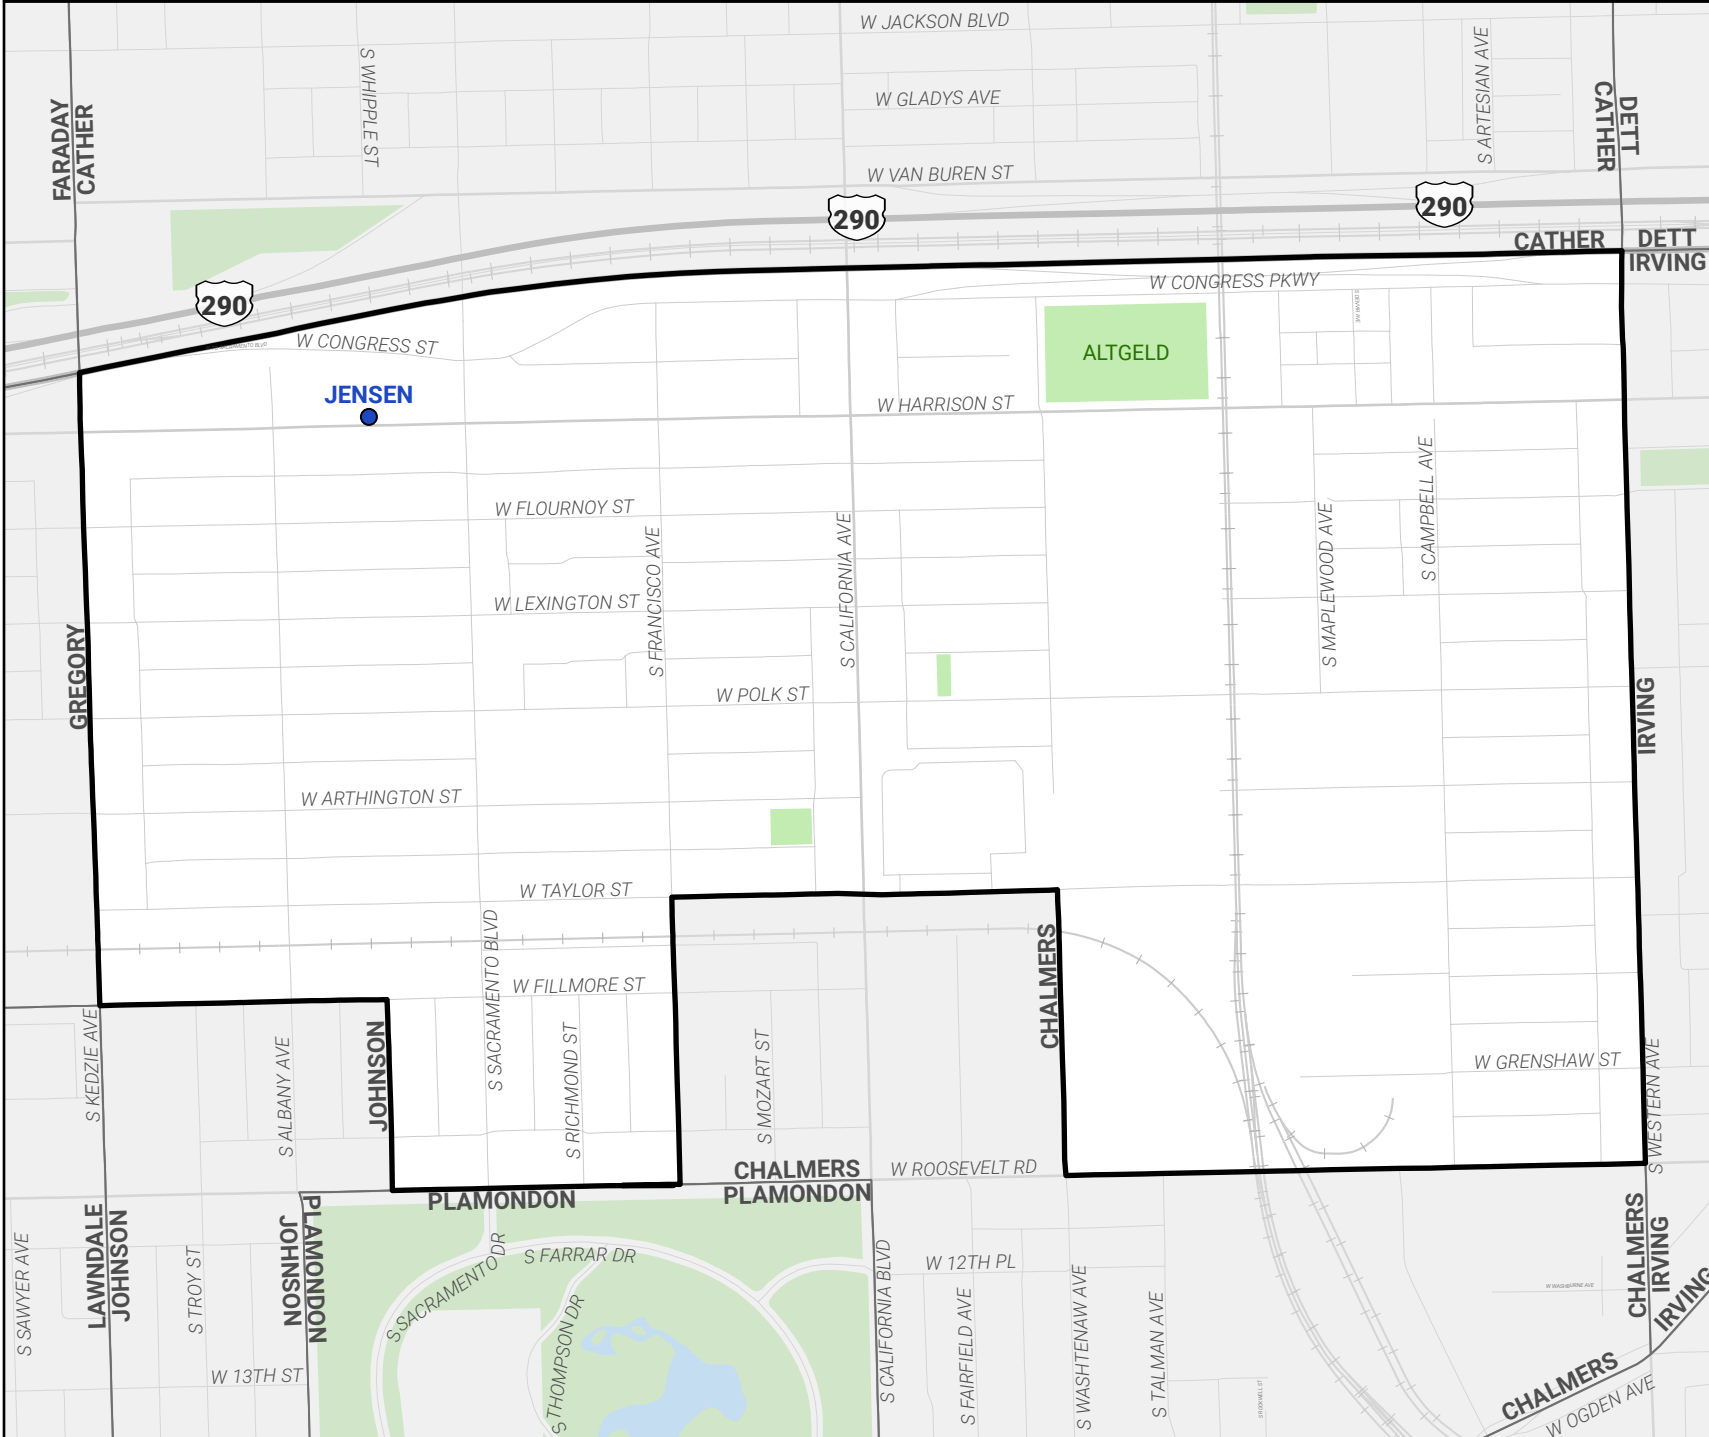

Attendance Area for Jensen (K-8)

Elementary Schools by Attendance Area

- ISP ES
- Network ES
- Attendance Areas

0 0.05 0.1
Miles

Source: PDM, CPS
October 2023