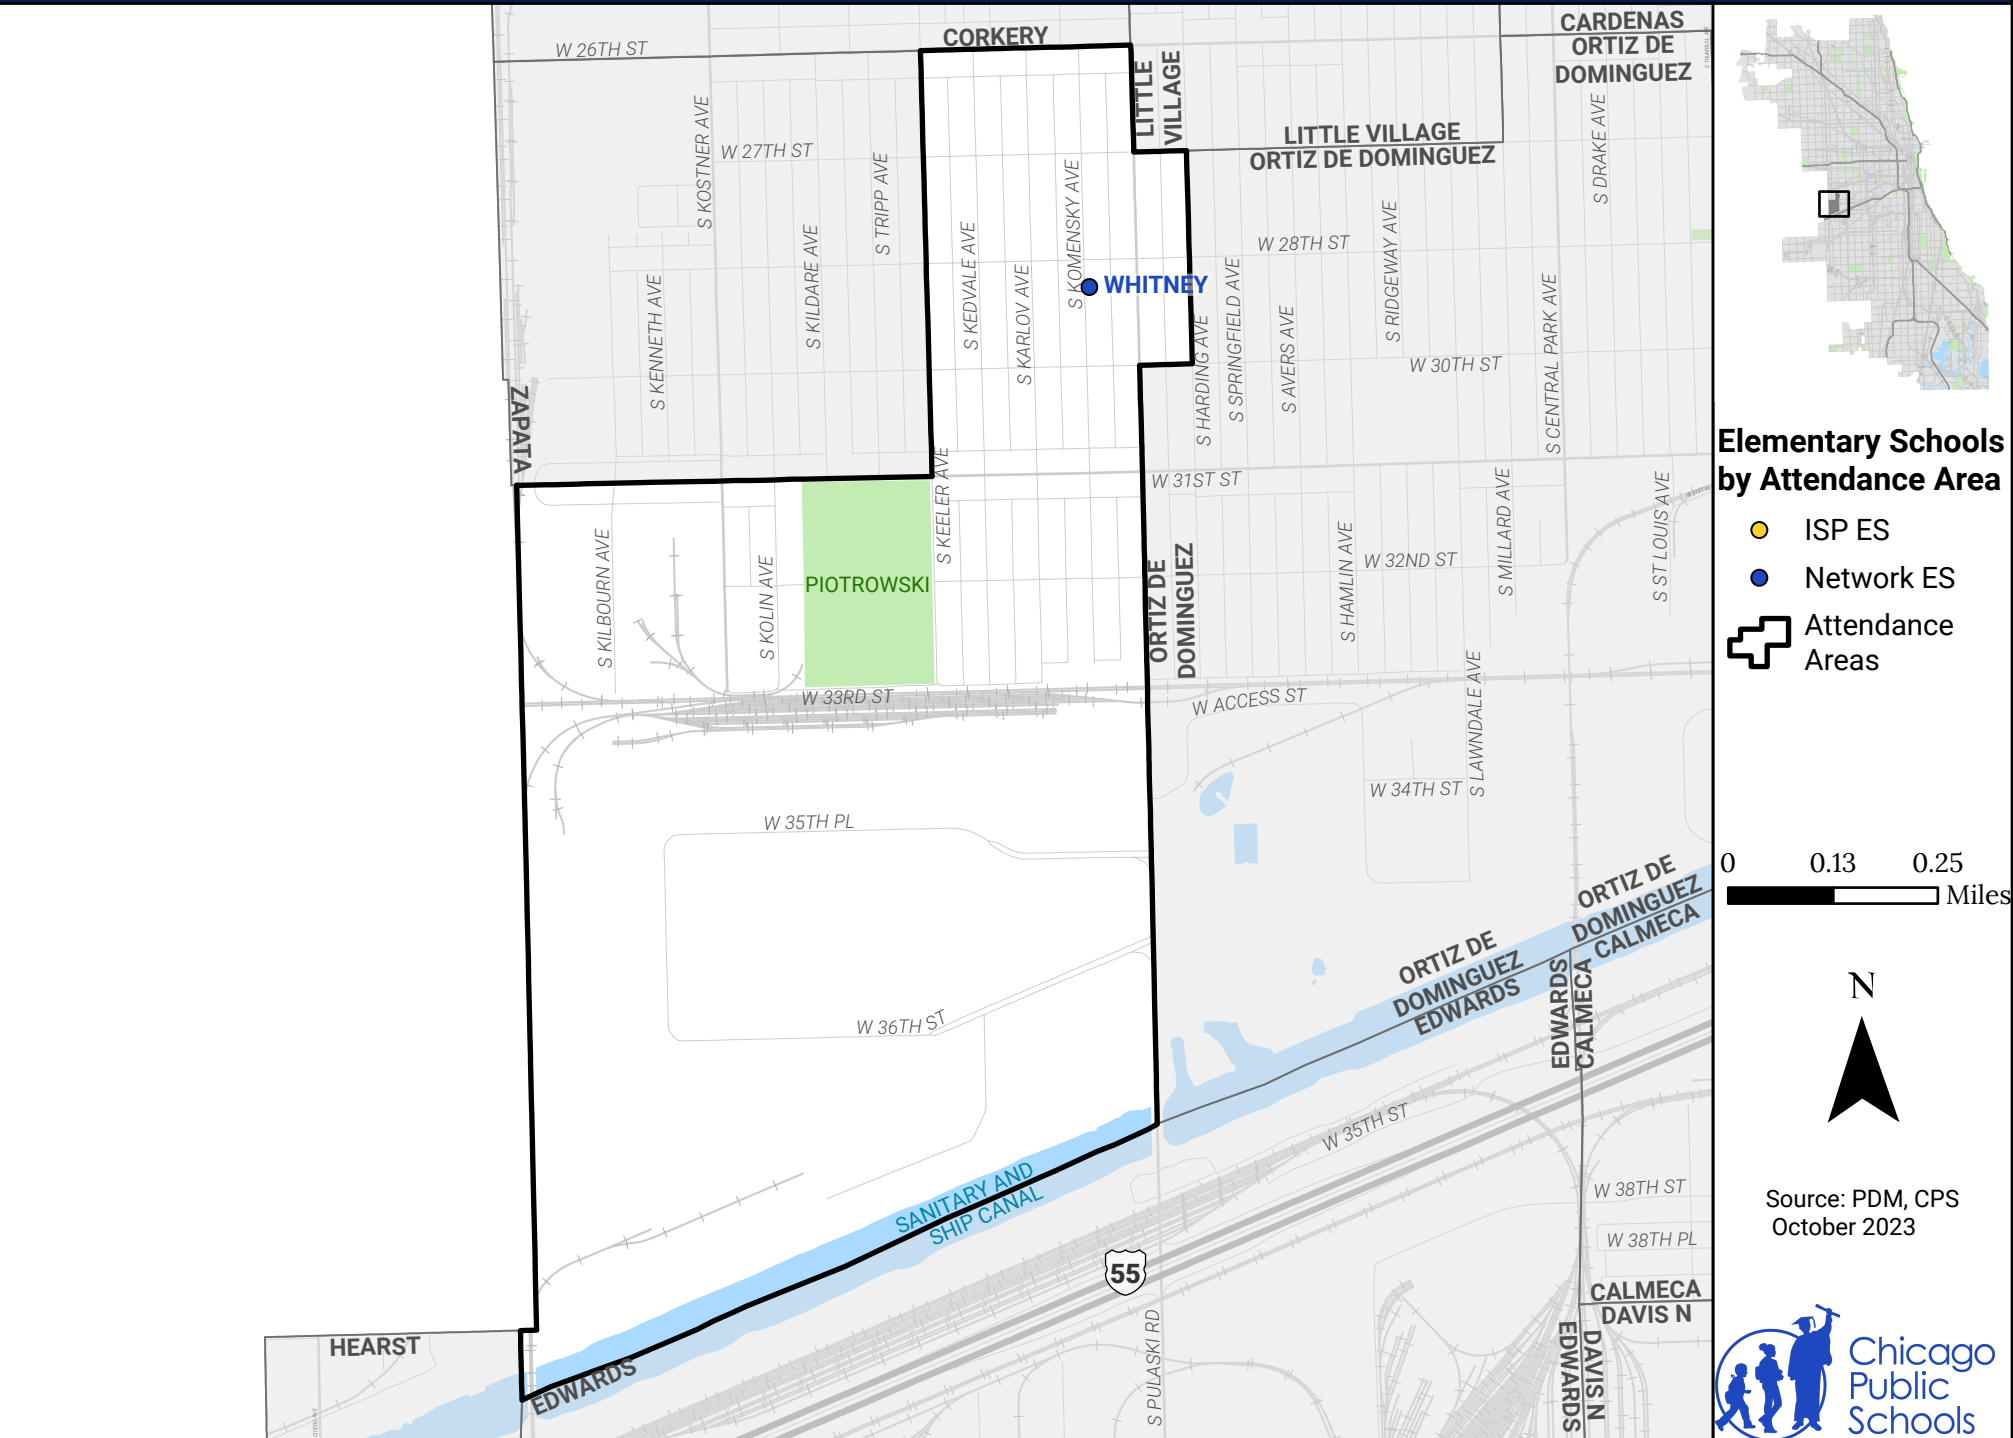

Attendance Area for Whitney (K-8)

Elementary Schools by Attendance Area

- ISP ES
- Network ES
- Attendance Areas

0 0.13 0.25 Miles

Source: PDM, CPS
October 2023