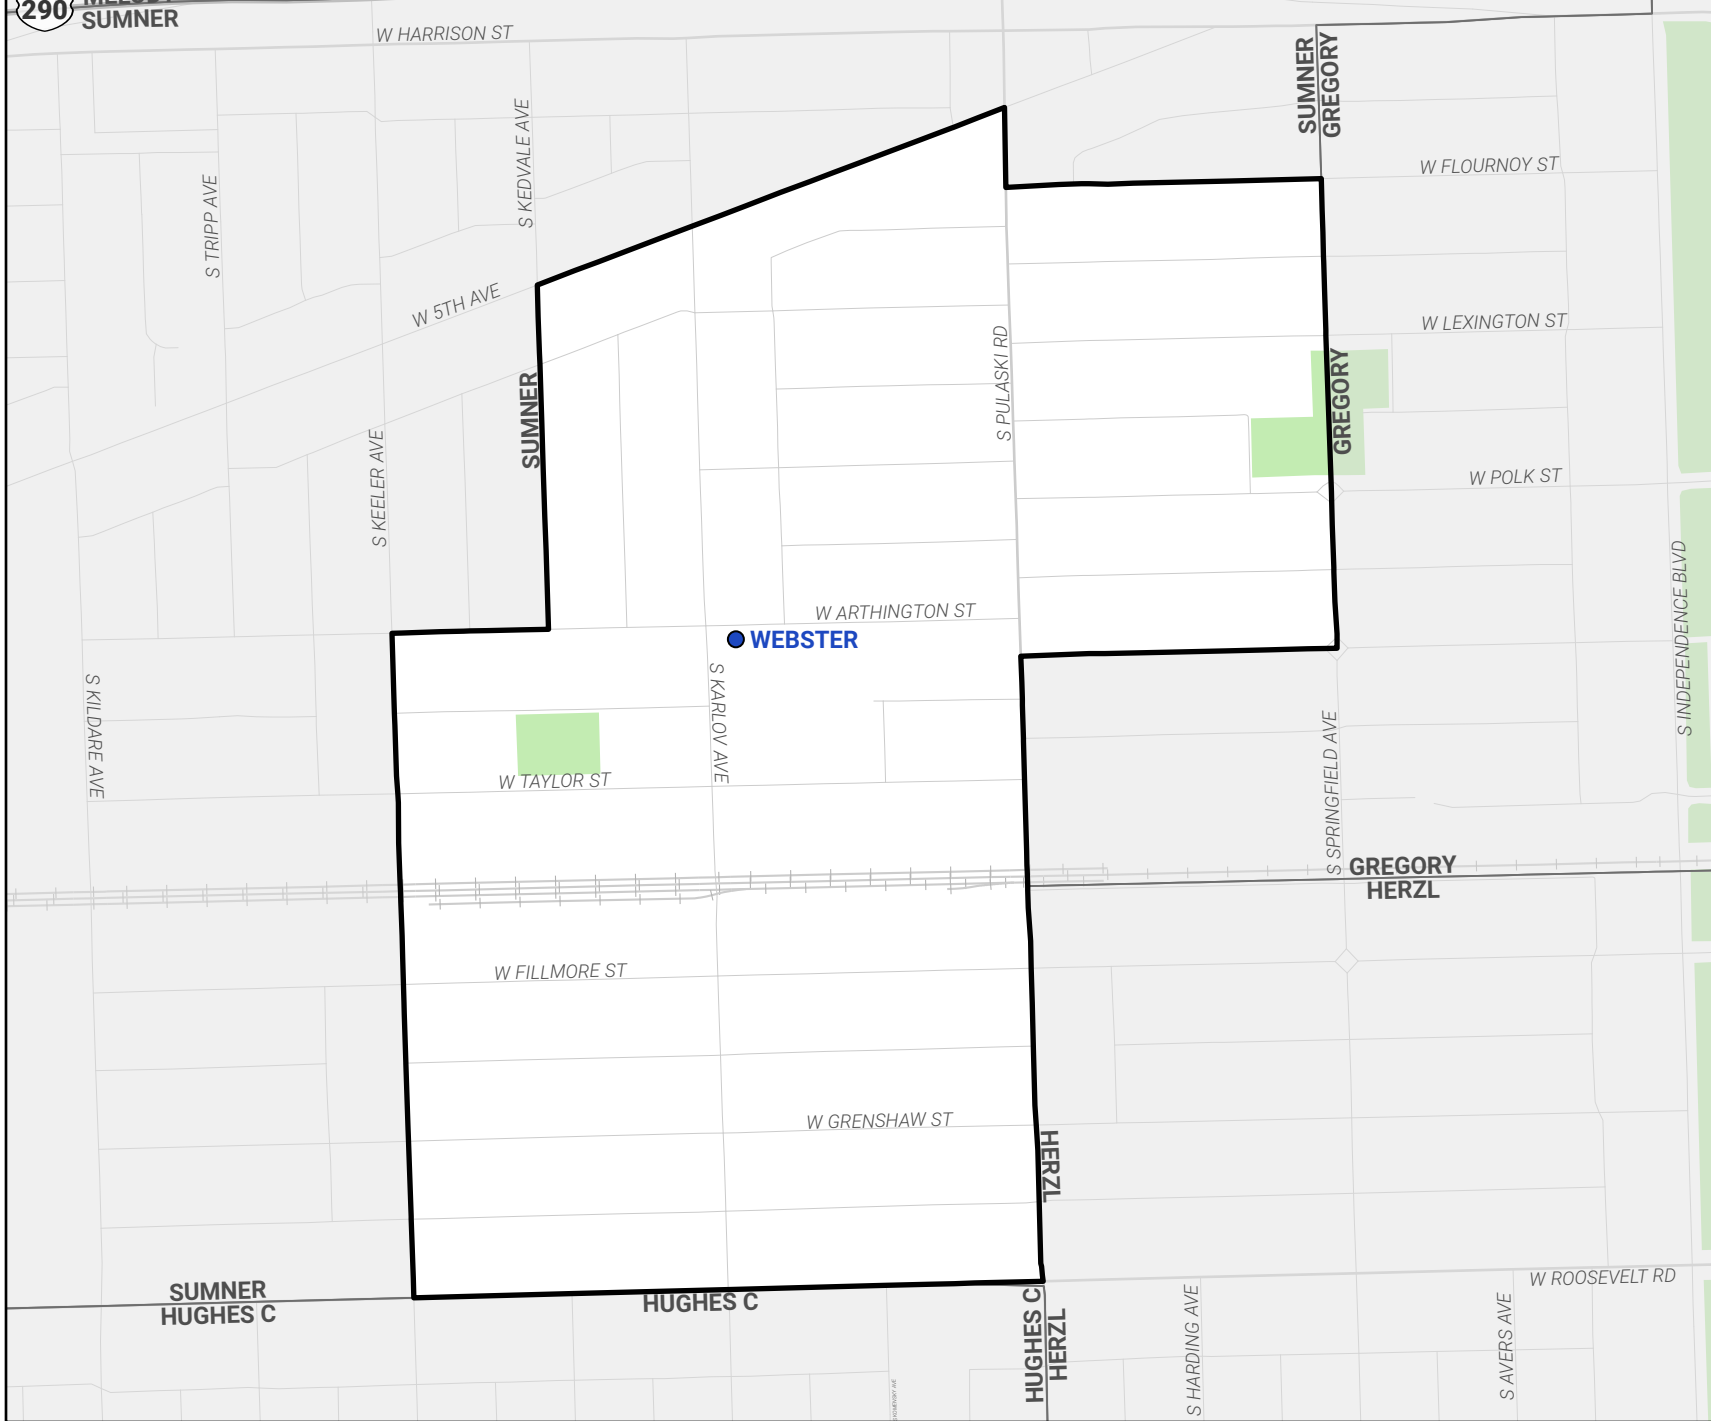

Attendance Area for Webster (K-8)

290 MELODY SUMNER

Elementary Schools by Attendance Area

- ISP ES
- Network ES
- Attendance Areas

Source: PDM, CPS
October 2023