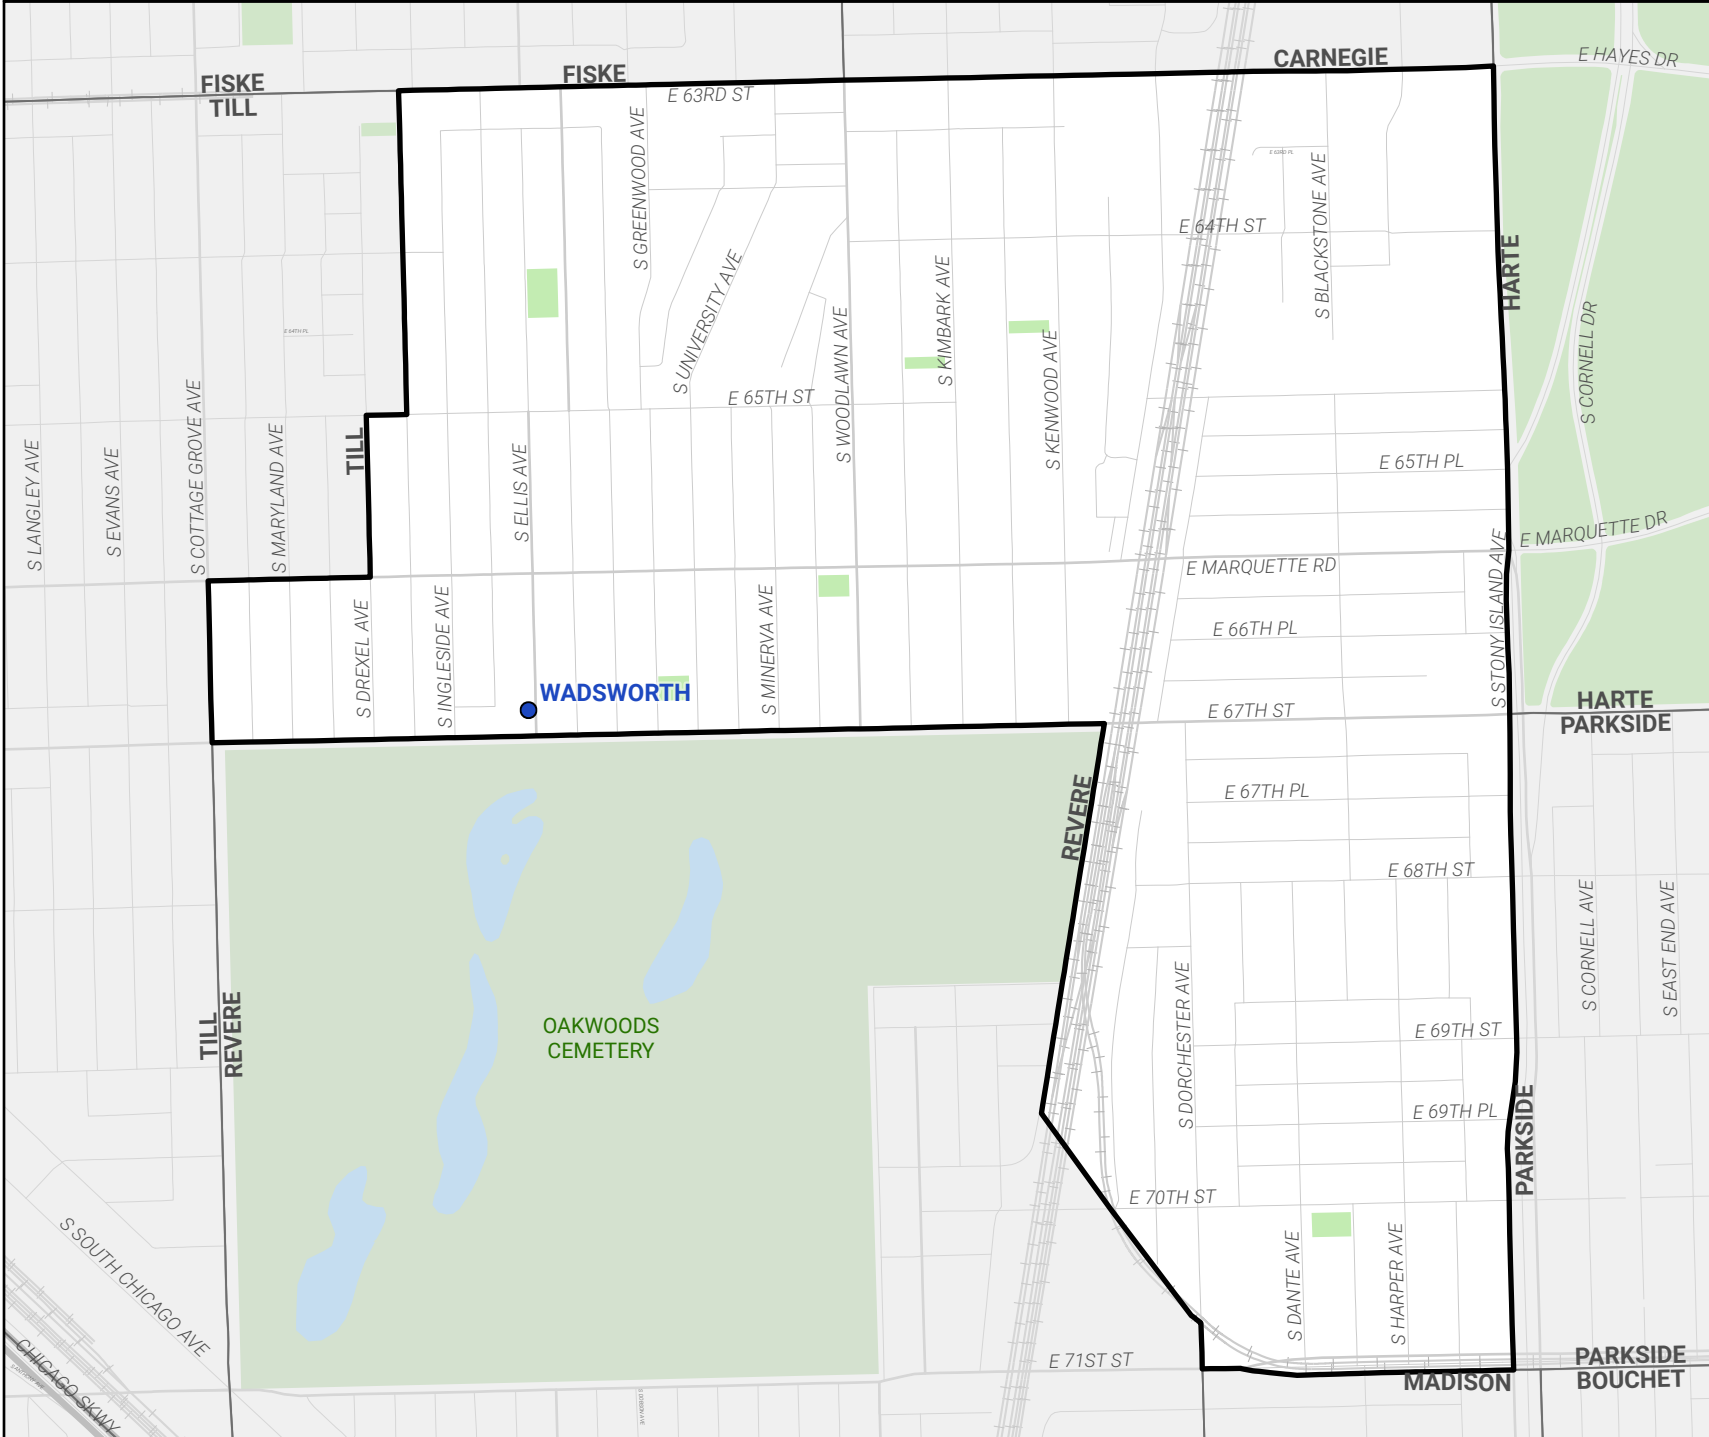

Attendance Area for Wadsworth (K-8)

Elementary Schools by Attendance Area

- ISP ES
- Network ES
- Attendance Areas

0 0.07 0.15 Miles

Source: PDM, CPS
October 2023