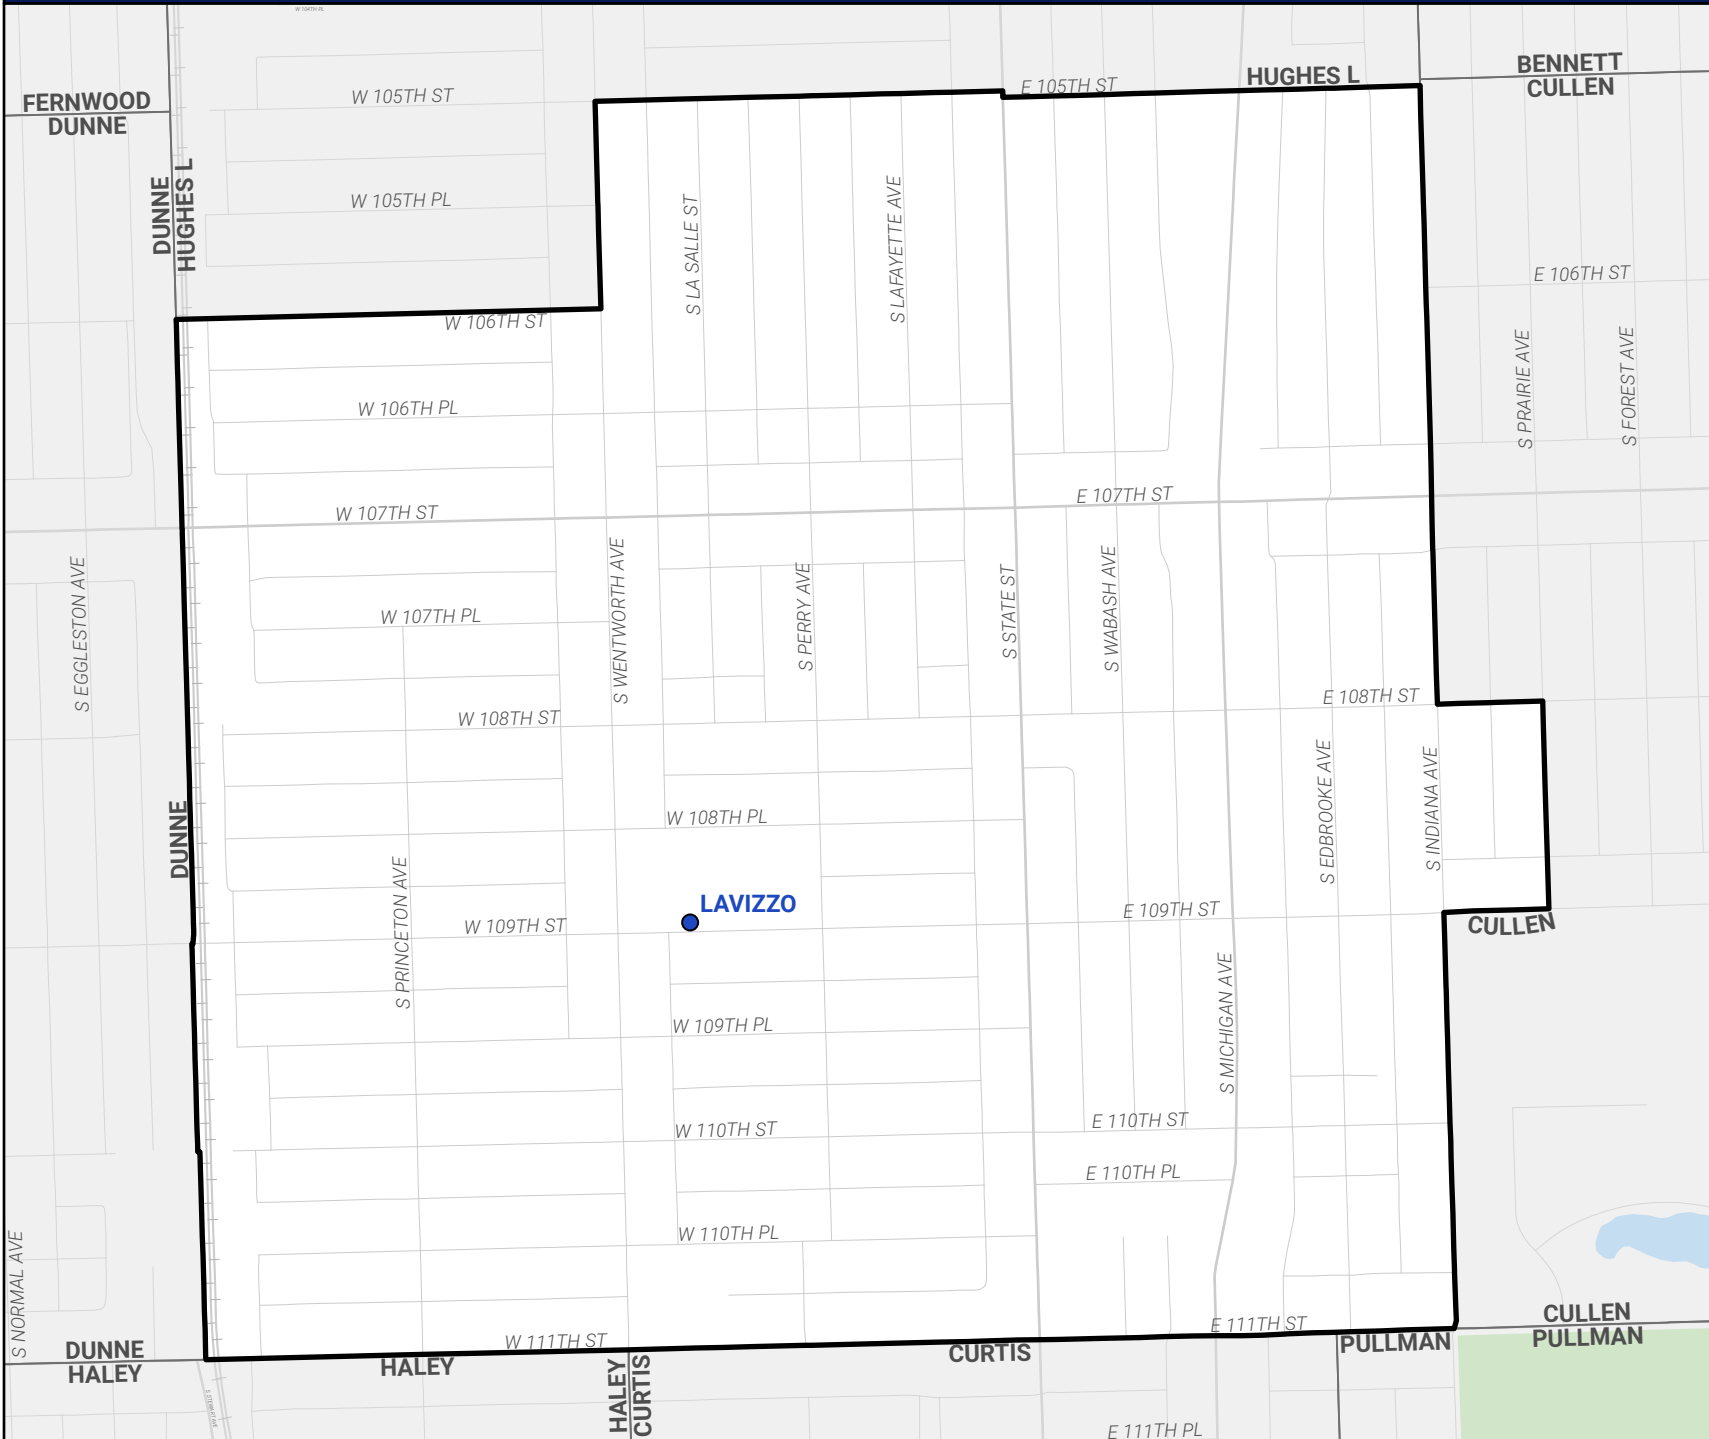

# Attendance Area for Lavizzo (K-8)

## Elementary Schools by Attendance Area

- ISP ES
- Network ES
- Attendance Areas

0 0.05 0.1 Miles

Source: PDM, CPS  
October 2023