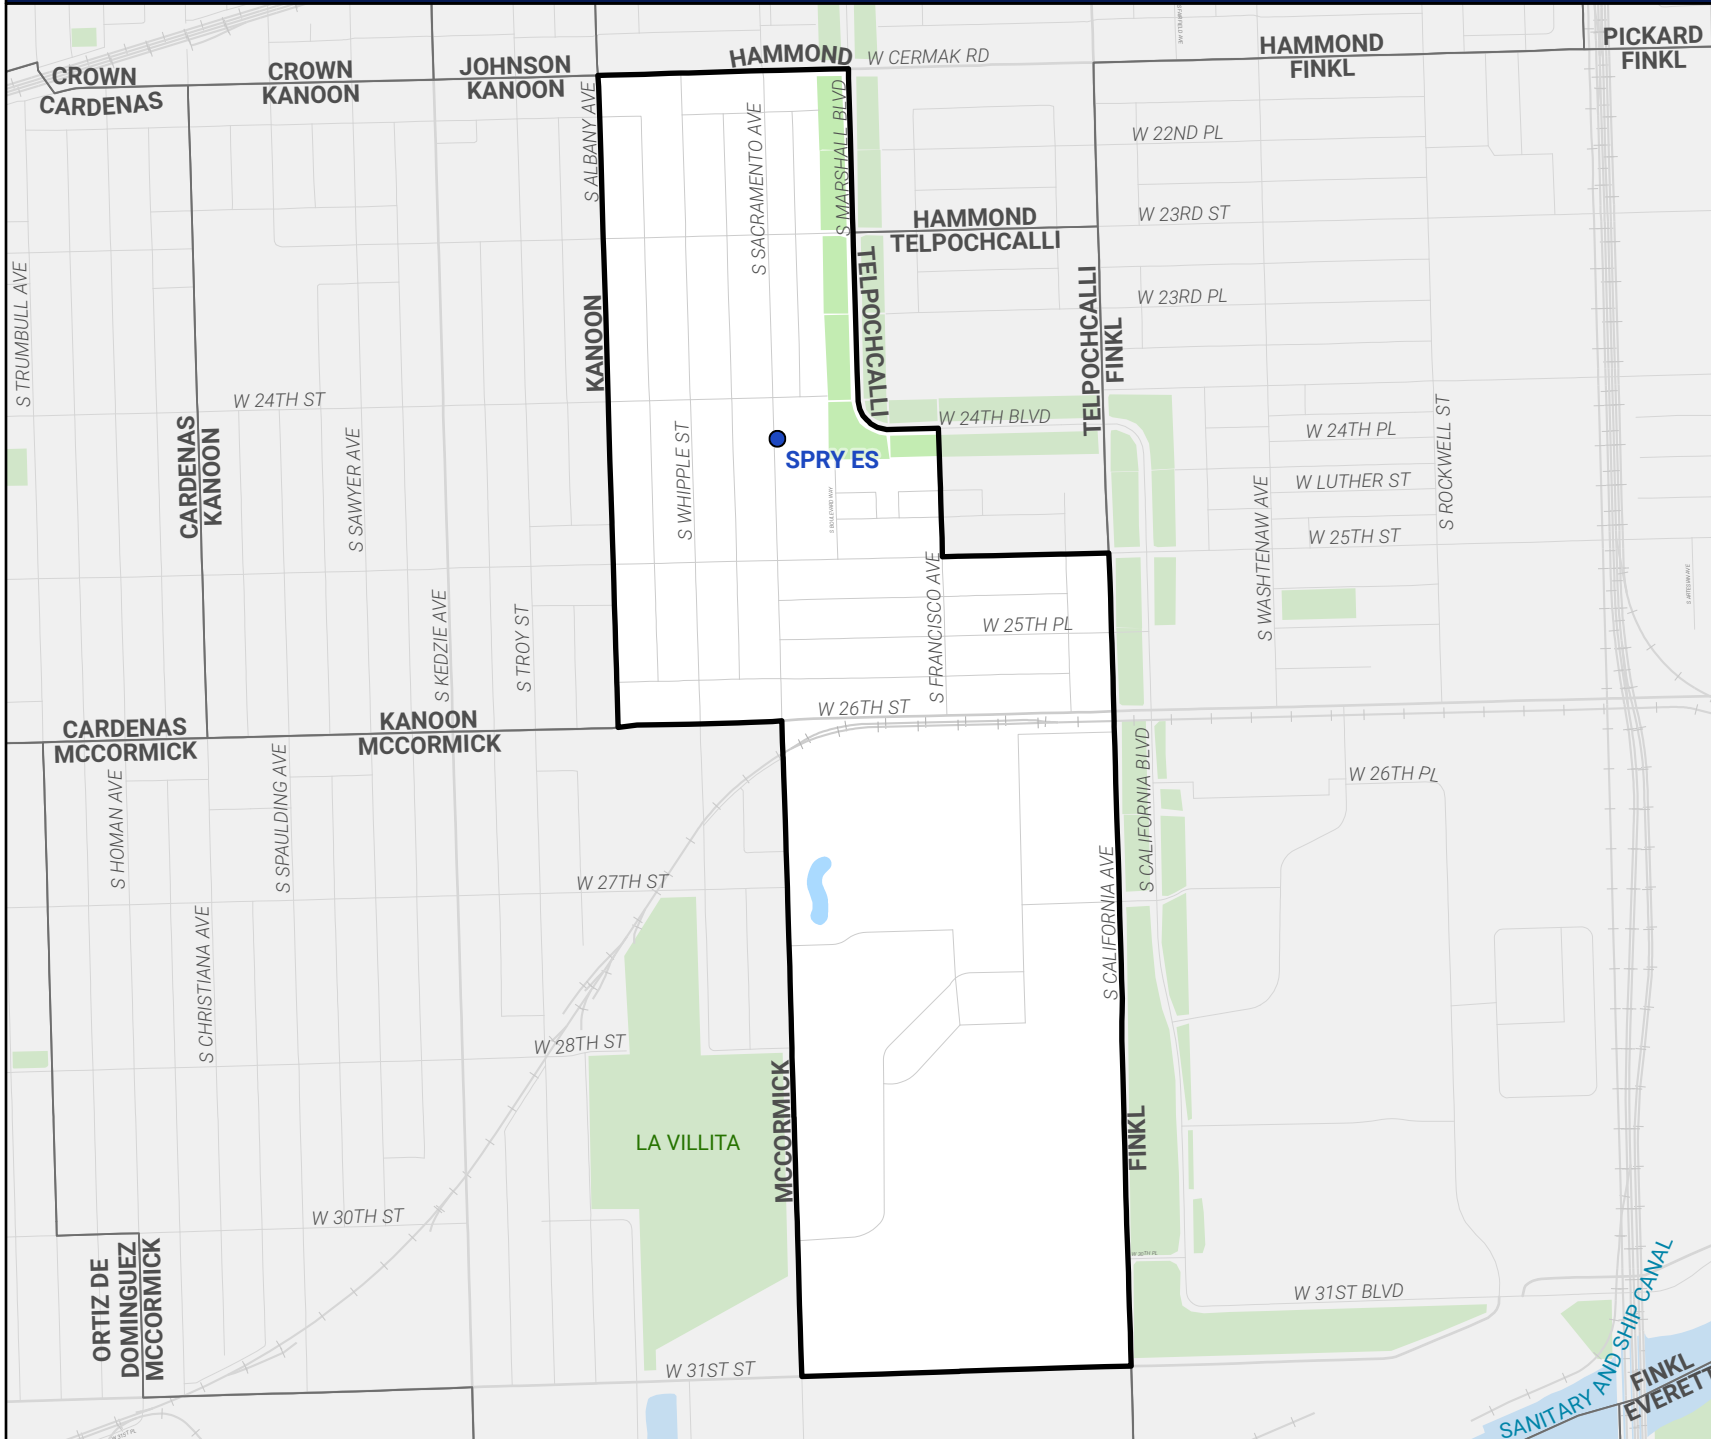

Attendance Area for Spry ES (K-8)

Elementary Schools by Attendance Area

- ISP ES
- Network ES
- Attendance Areas

0 0.07 0.15 Miles

Source: PDM, CPS
October 2023