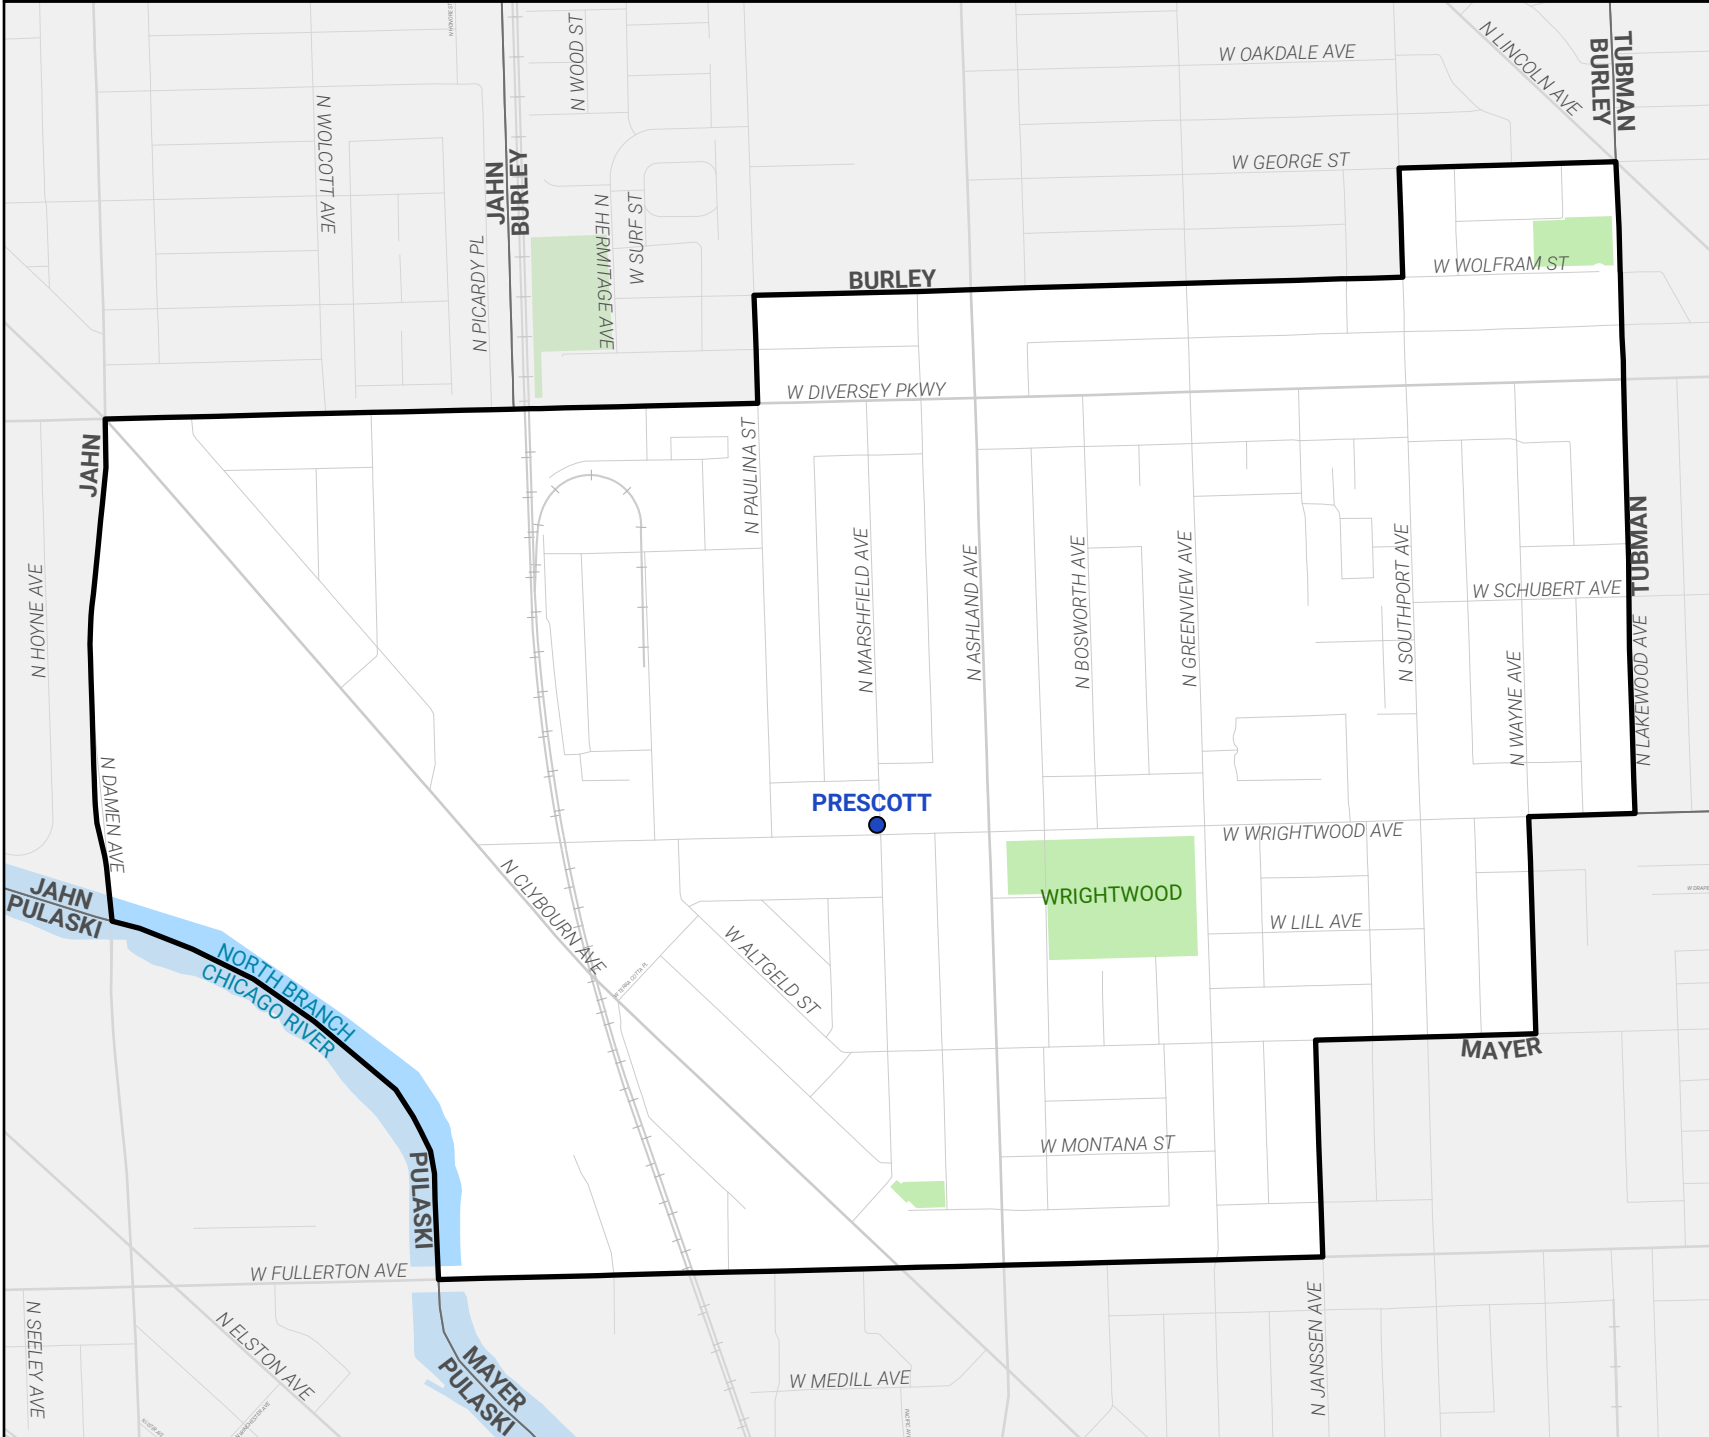

Attendance Area for Prescott (K-8)

Elementary Schools by Attendance Area

- ISP ES
- Network ES
- Attendance Areas

0 0.05 0.1 Miles

Source: PDM, CPS
October 2023