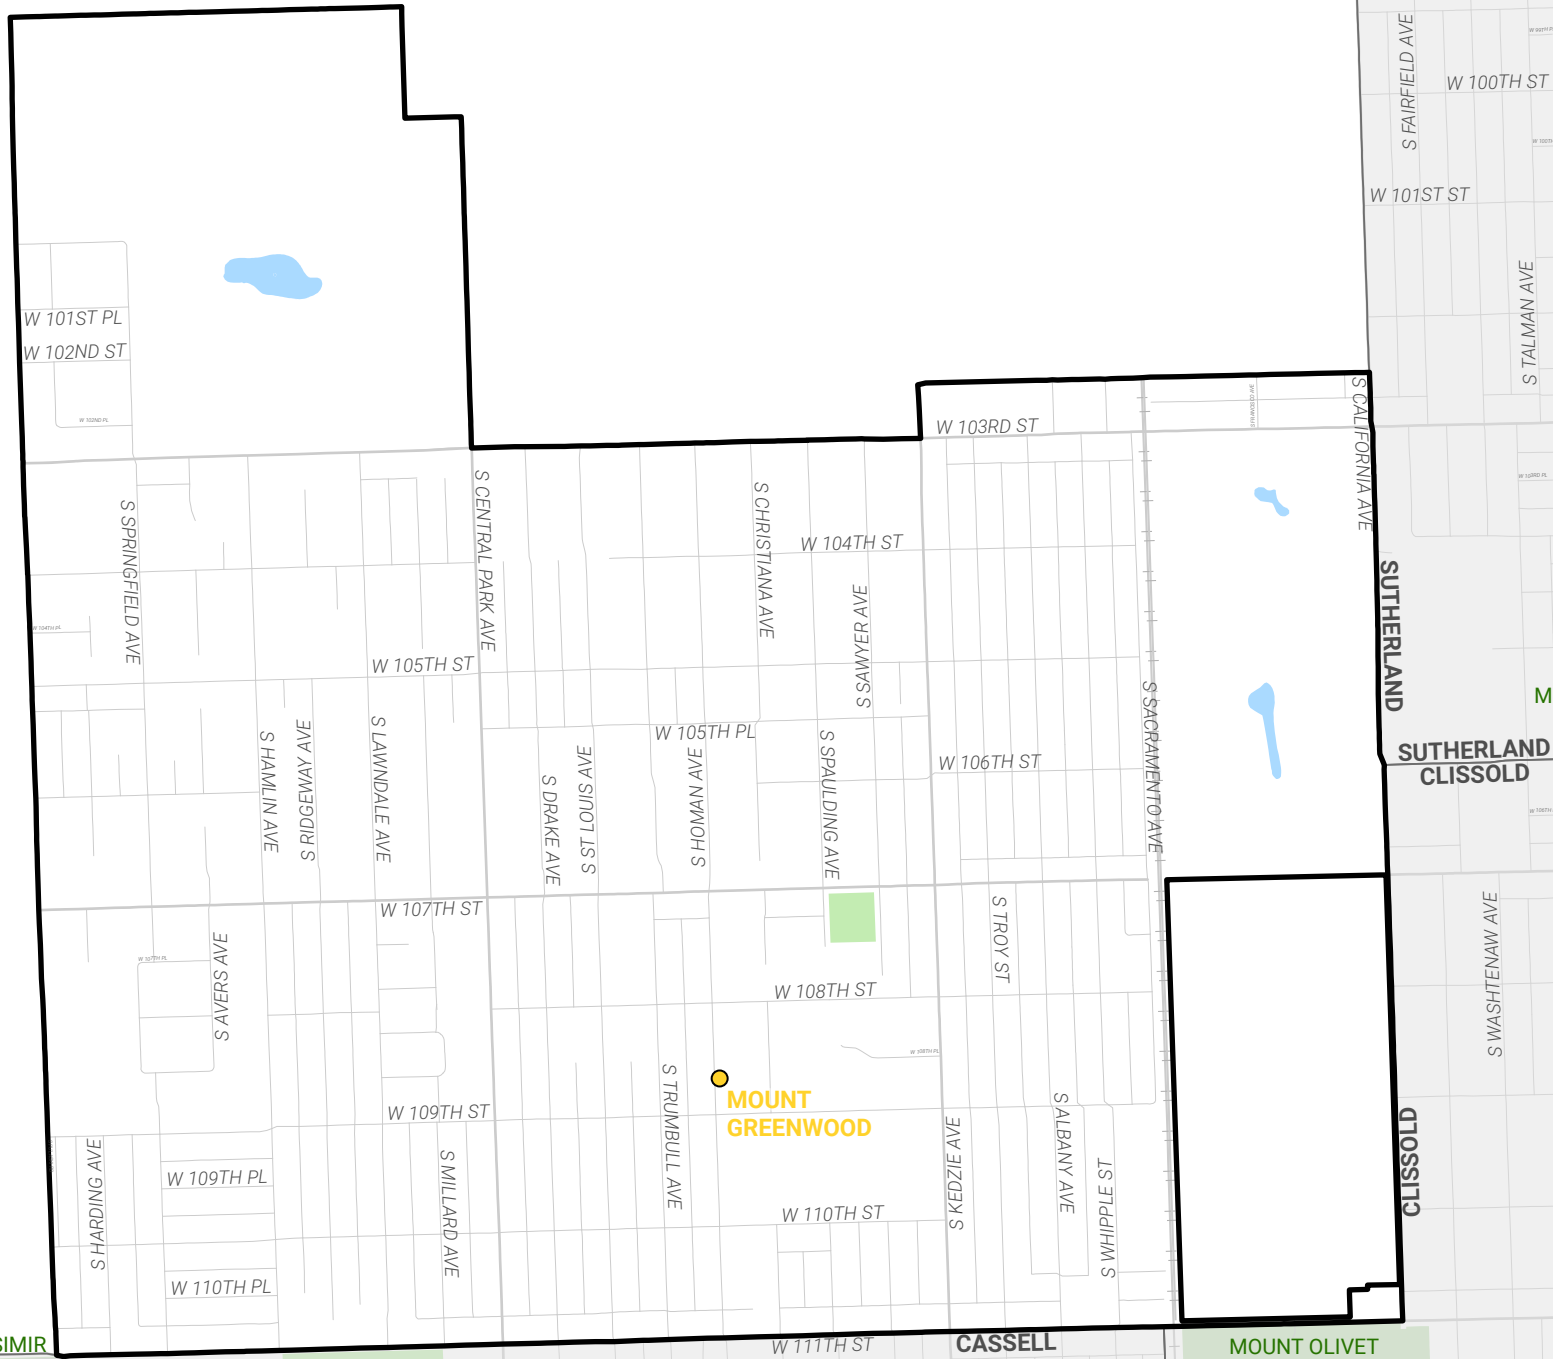

Attendance Area for Mt. Greenwood (K-8)

Elementary Schools by Attendance Area

- ISP ES
- Network ES
- ⊕ Attendance Areas

Source: PDM, CPS
October 2023

SAINT CASIMIR
CATHOLIC CEMETERY

MOUNT OLIVET
CEMETERY

CASSELL