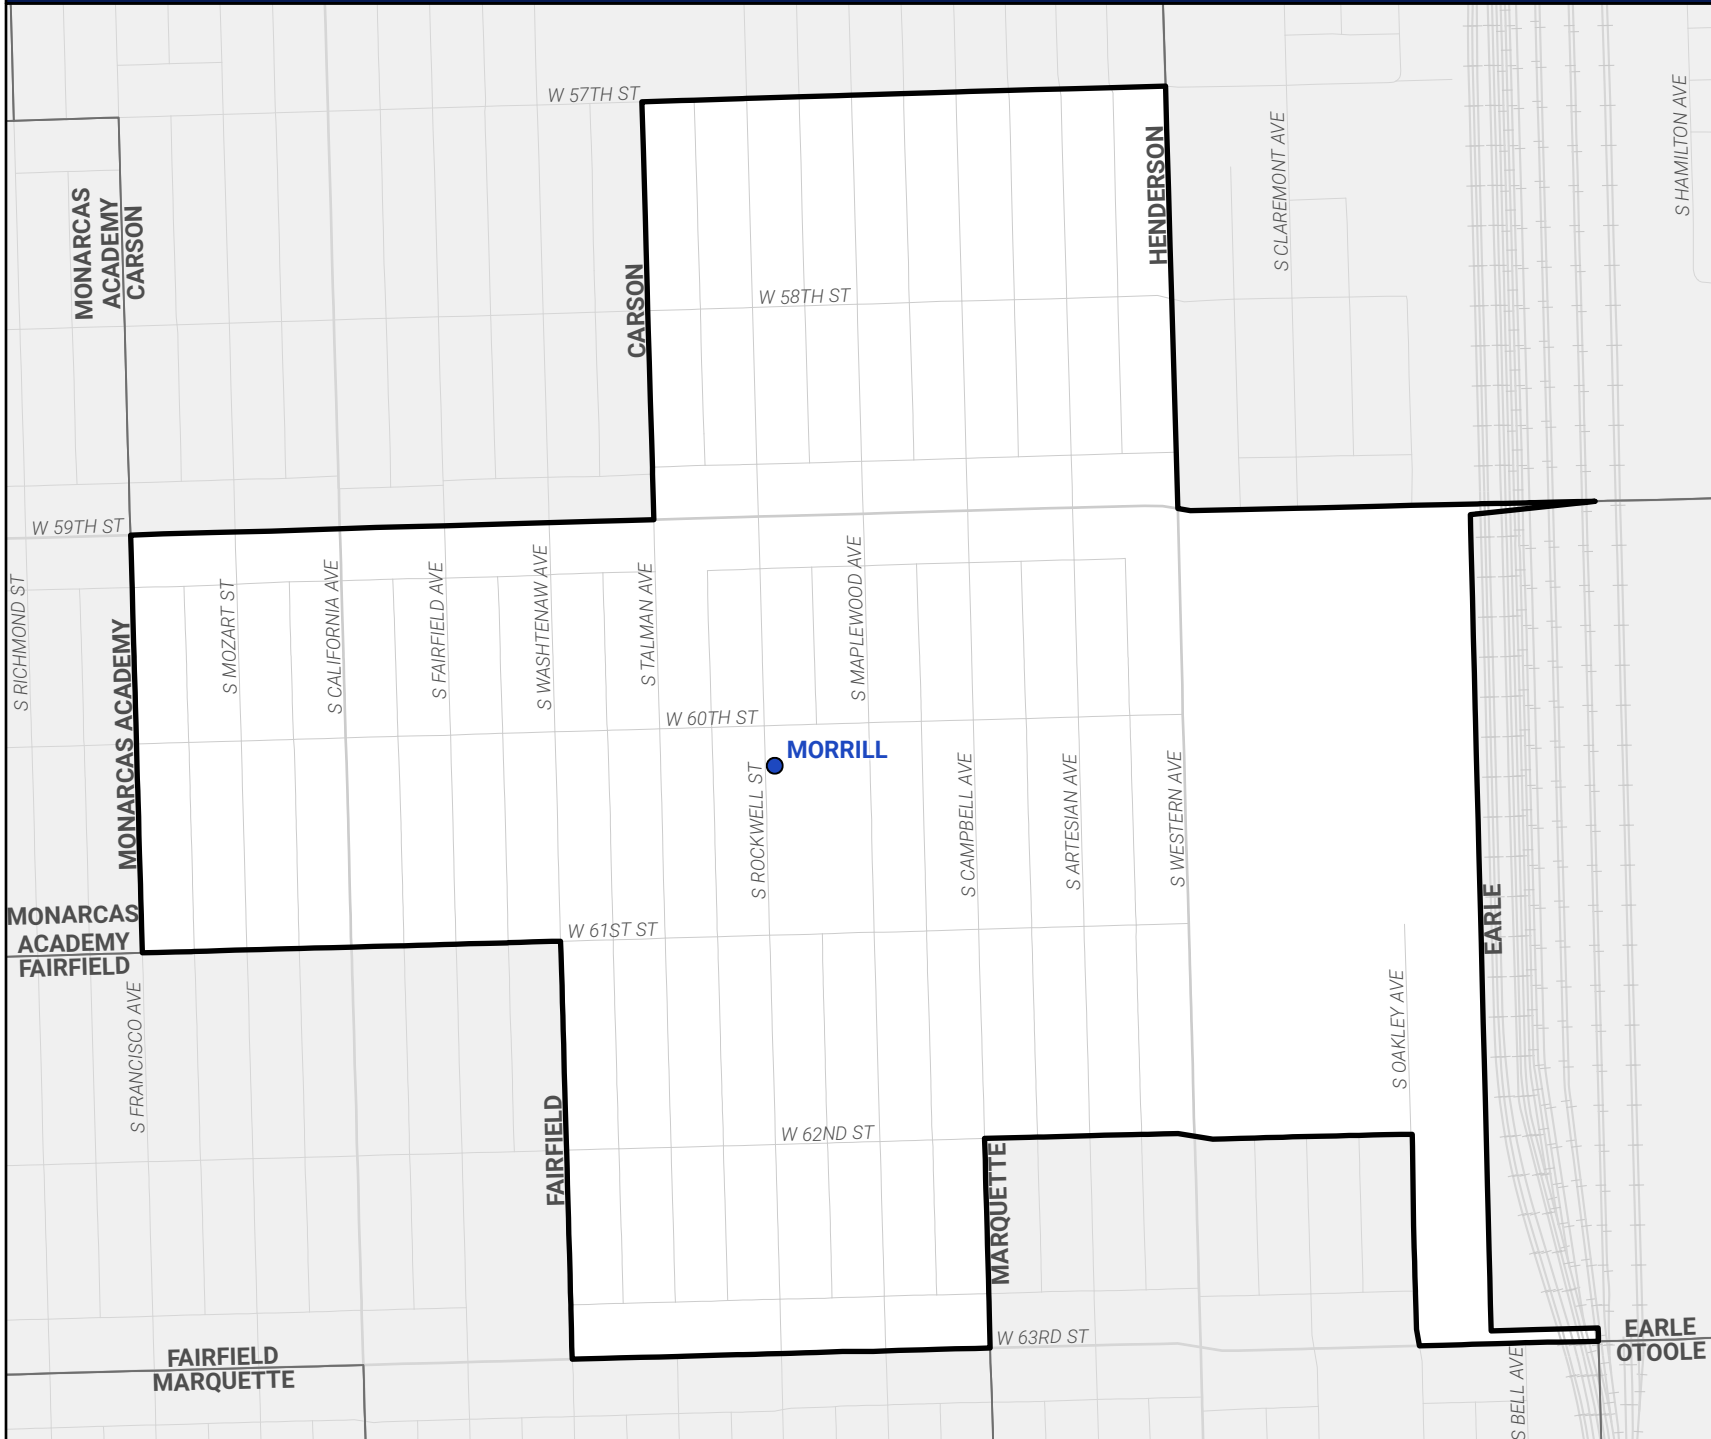

# Attendance Area for Morrill (K-8)

## Elementary Schools by Attendance Area

- ISP ES
- Network ES
- Attendance Areas

0 0.05 0.1 Miles

Source: PDM, CPS  
October 2023