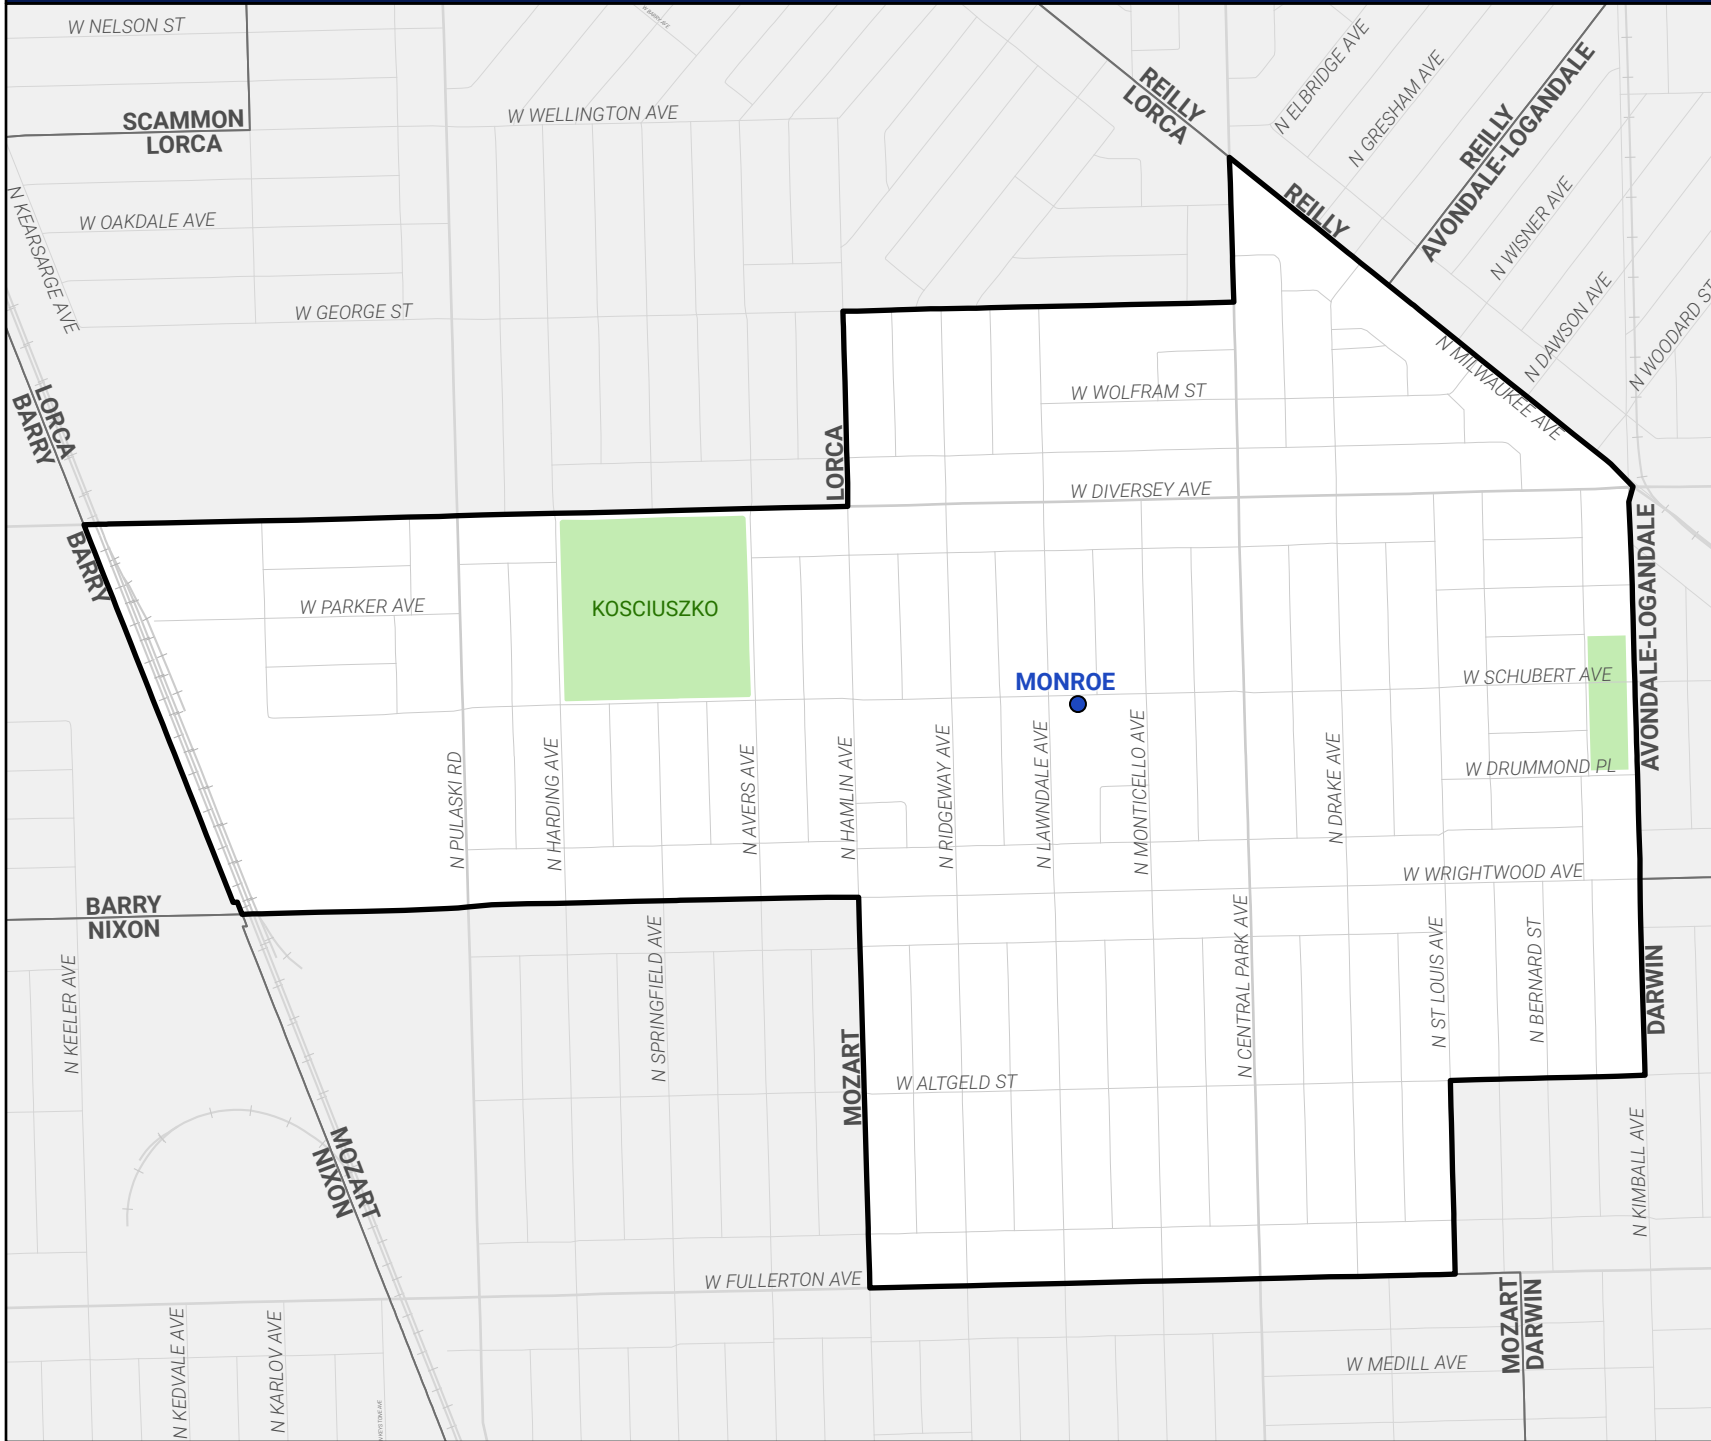

Attendance Area for Monroe (K-8)

Elementary Schools by Attendance Area

- ISP ES (Yellow circle)
- Network ES (Blue circle)
- Attendance Areas (Black outline)

Source: PDM, CPS
October 2023