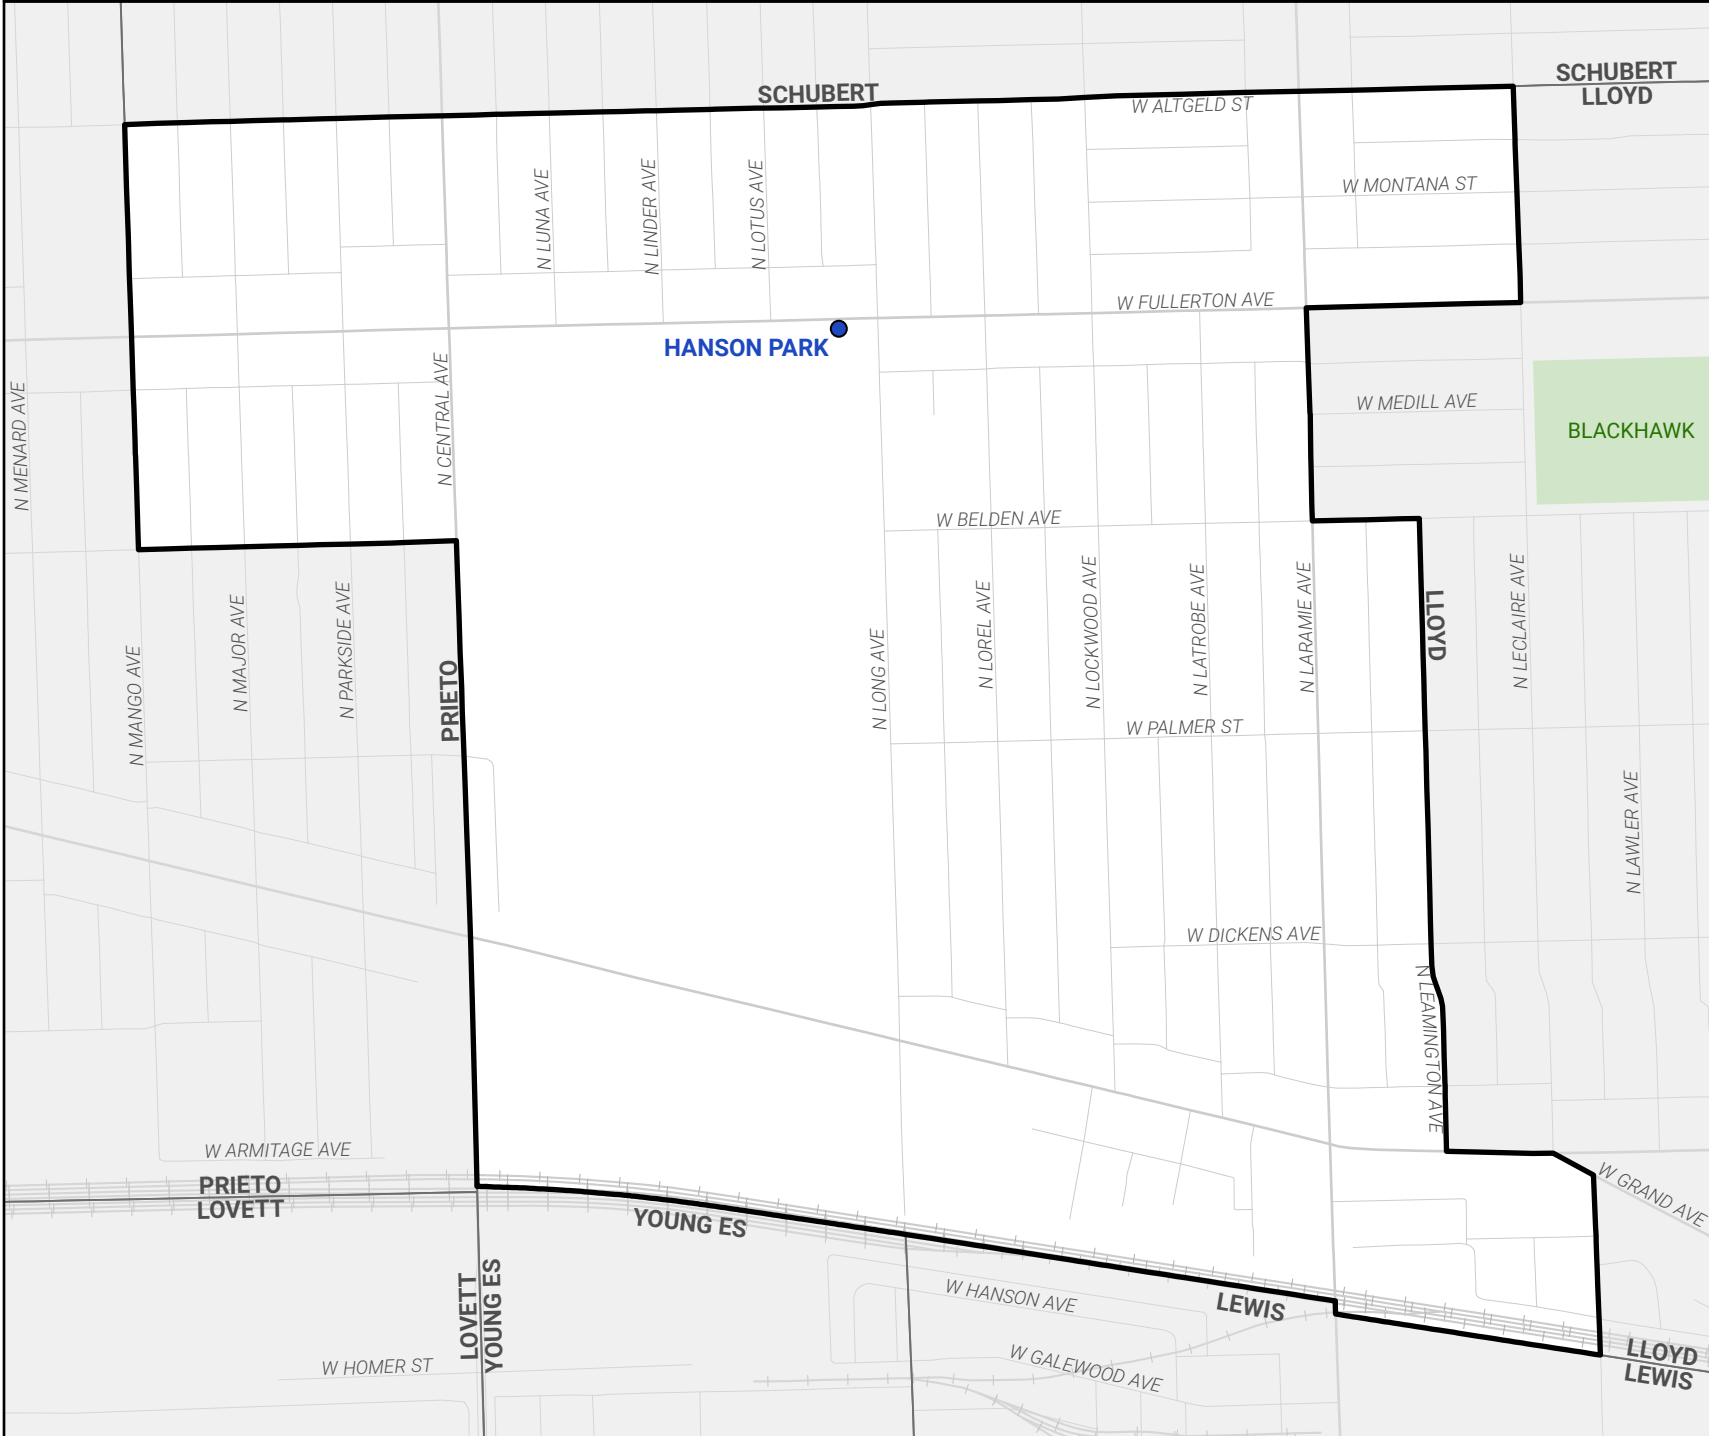

Attendance Area for Hanson Park (K-8)

Elementary Schools by Attendance Area

- ISP ES (Yellow circle)
- Network ES (Blue circle)
- Attendance Areas (Black outline)

Source: PDM, CPS
October 2023