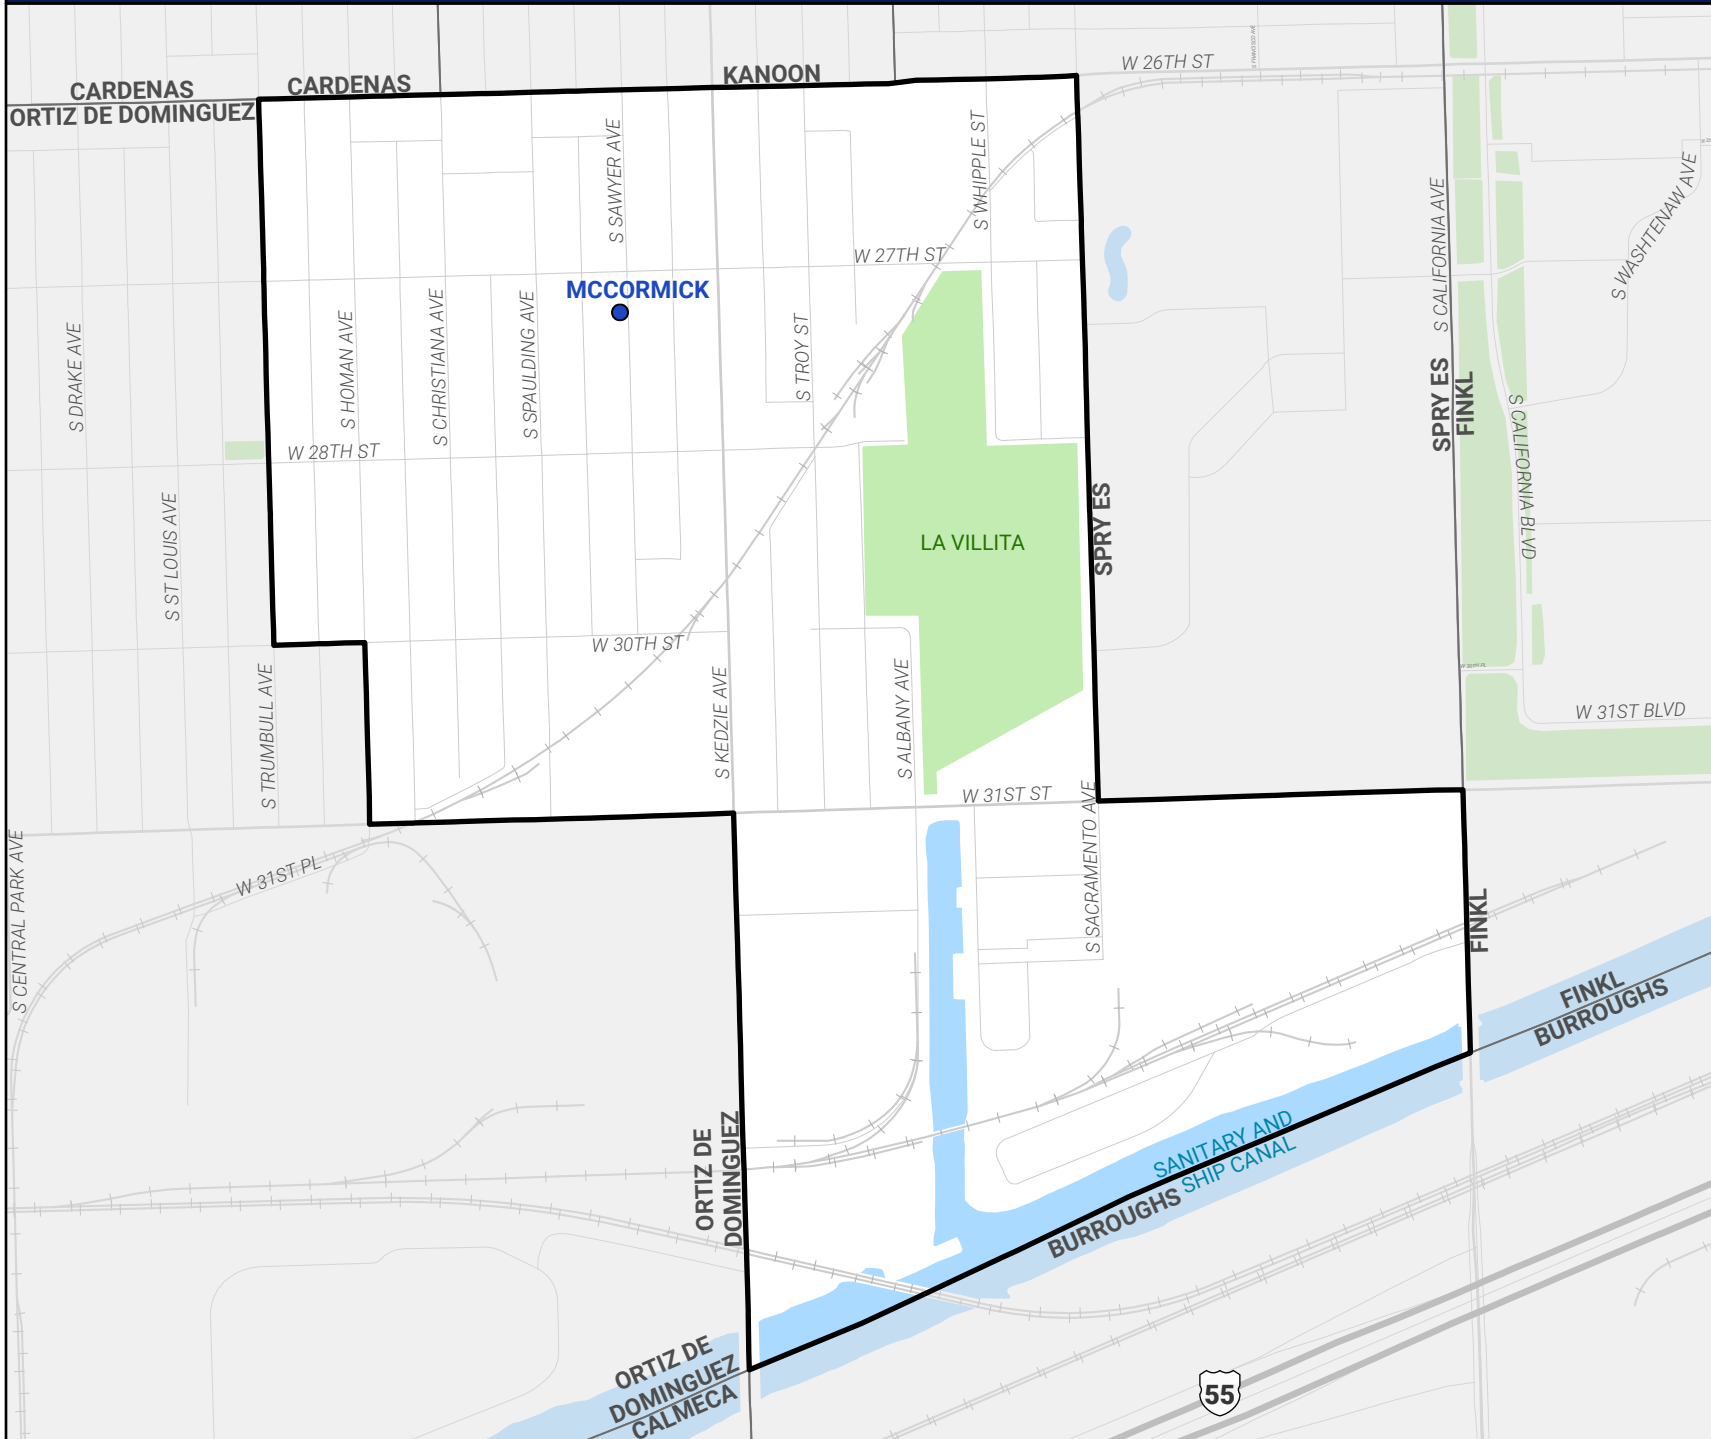

Attendance Area for McCormick (K-5)

Elementary Schools by Attendance Area

- ISP ES
- Network ES
- Attendance Areas

0 0.05 0.1 Miles

Source: PDM, CPS
October 2023