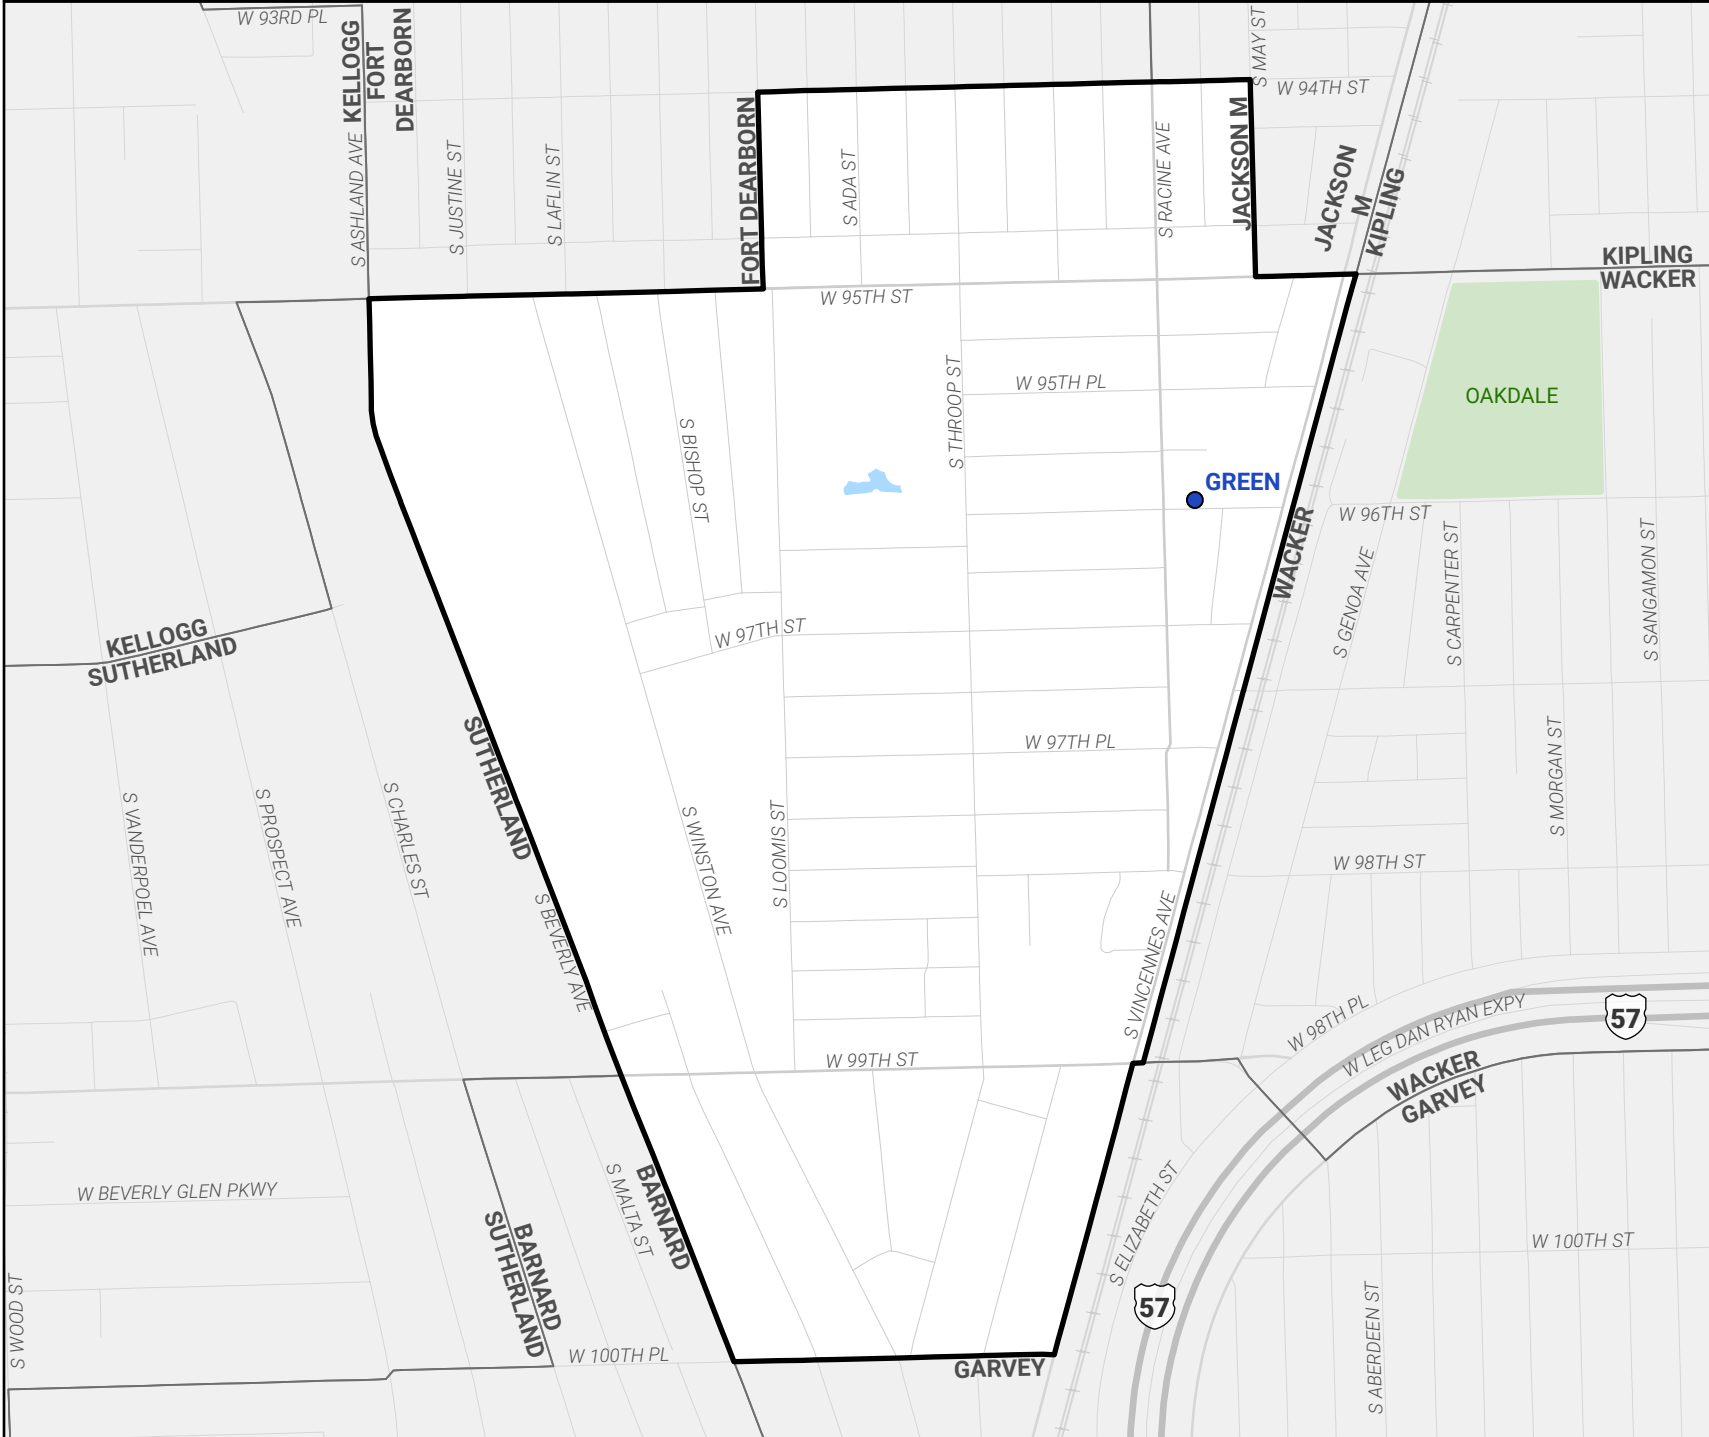

Attendance Area for Green (K-8)

Elementary Schools by Attendance Area

- ISP ES
- Network ES
- Attendance Areas

0 0.05 0.1 Miles

Source: PDM, CPS
October 2023