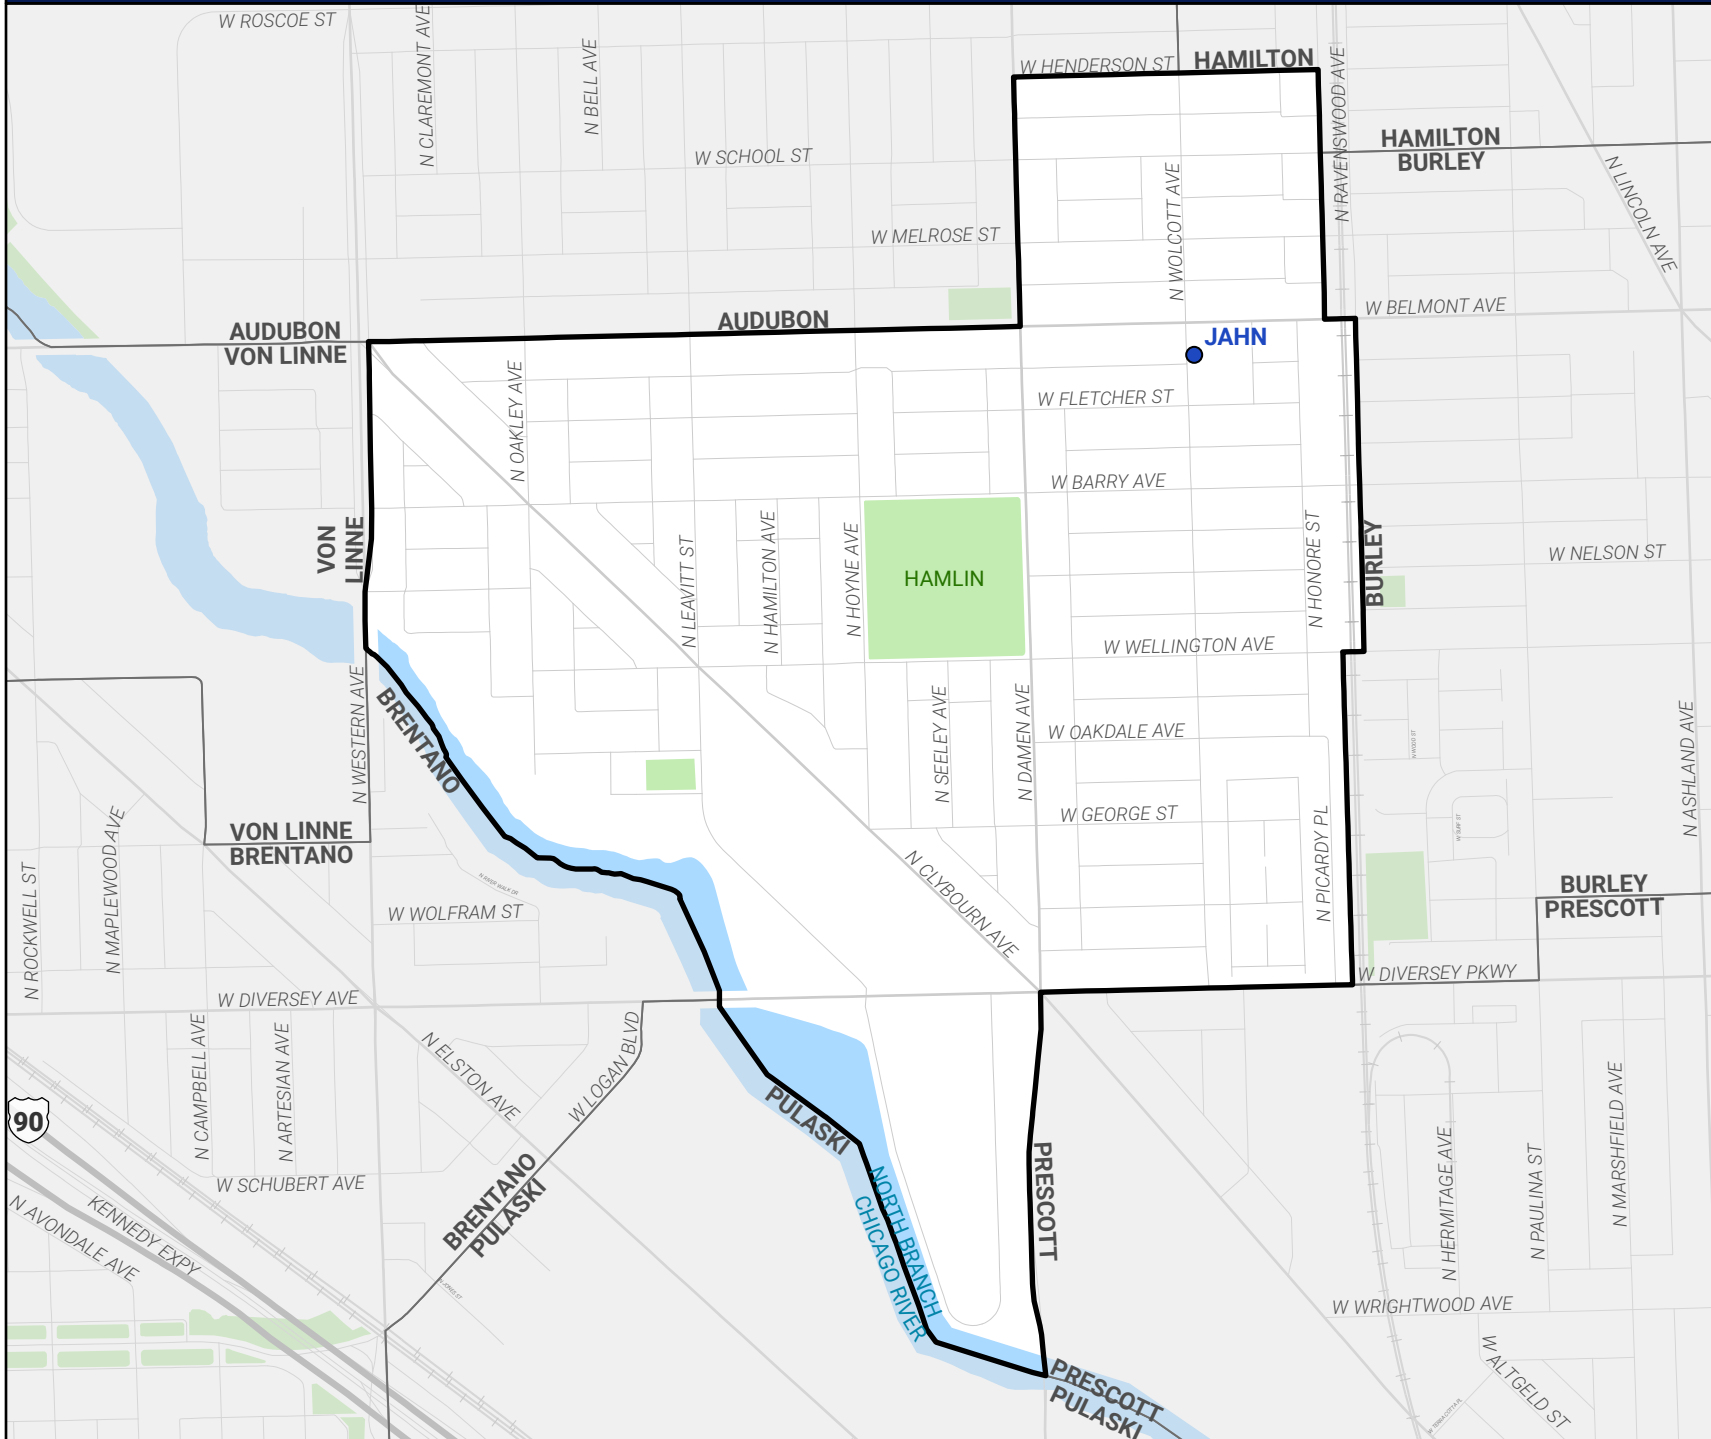

Attendance Area for Jahn (K-8)

Elementary Schools by Attendance Area

- ISP ES
- Network ES
- Attendance Areas

0 0.07 0.15 Miles

Source: PDM, CPS
October 2023