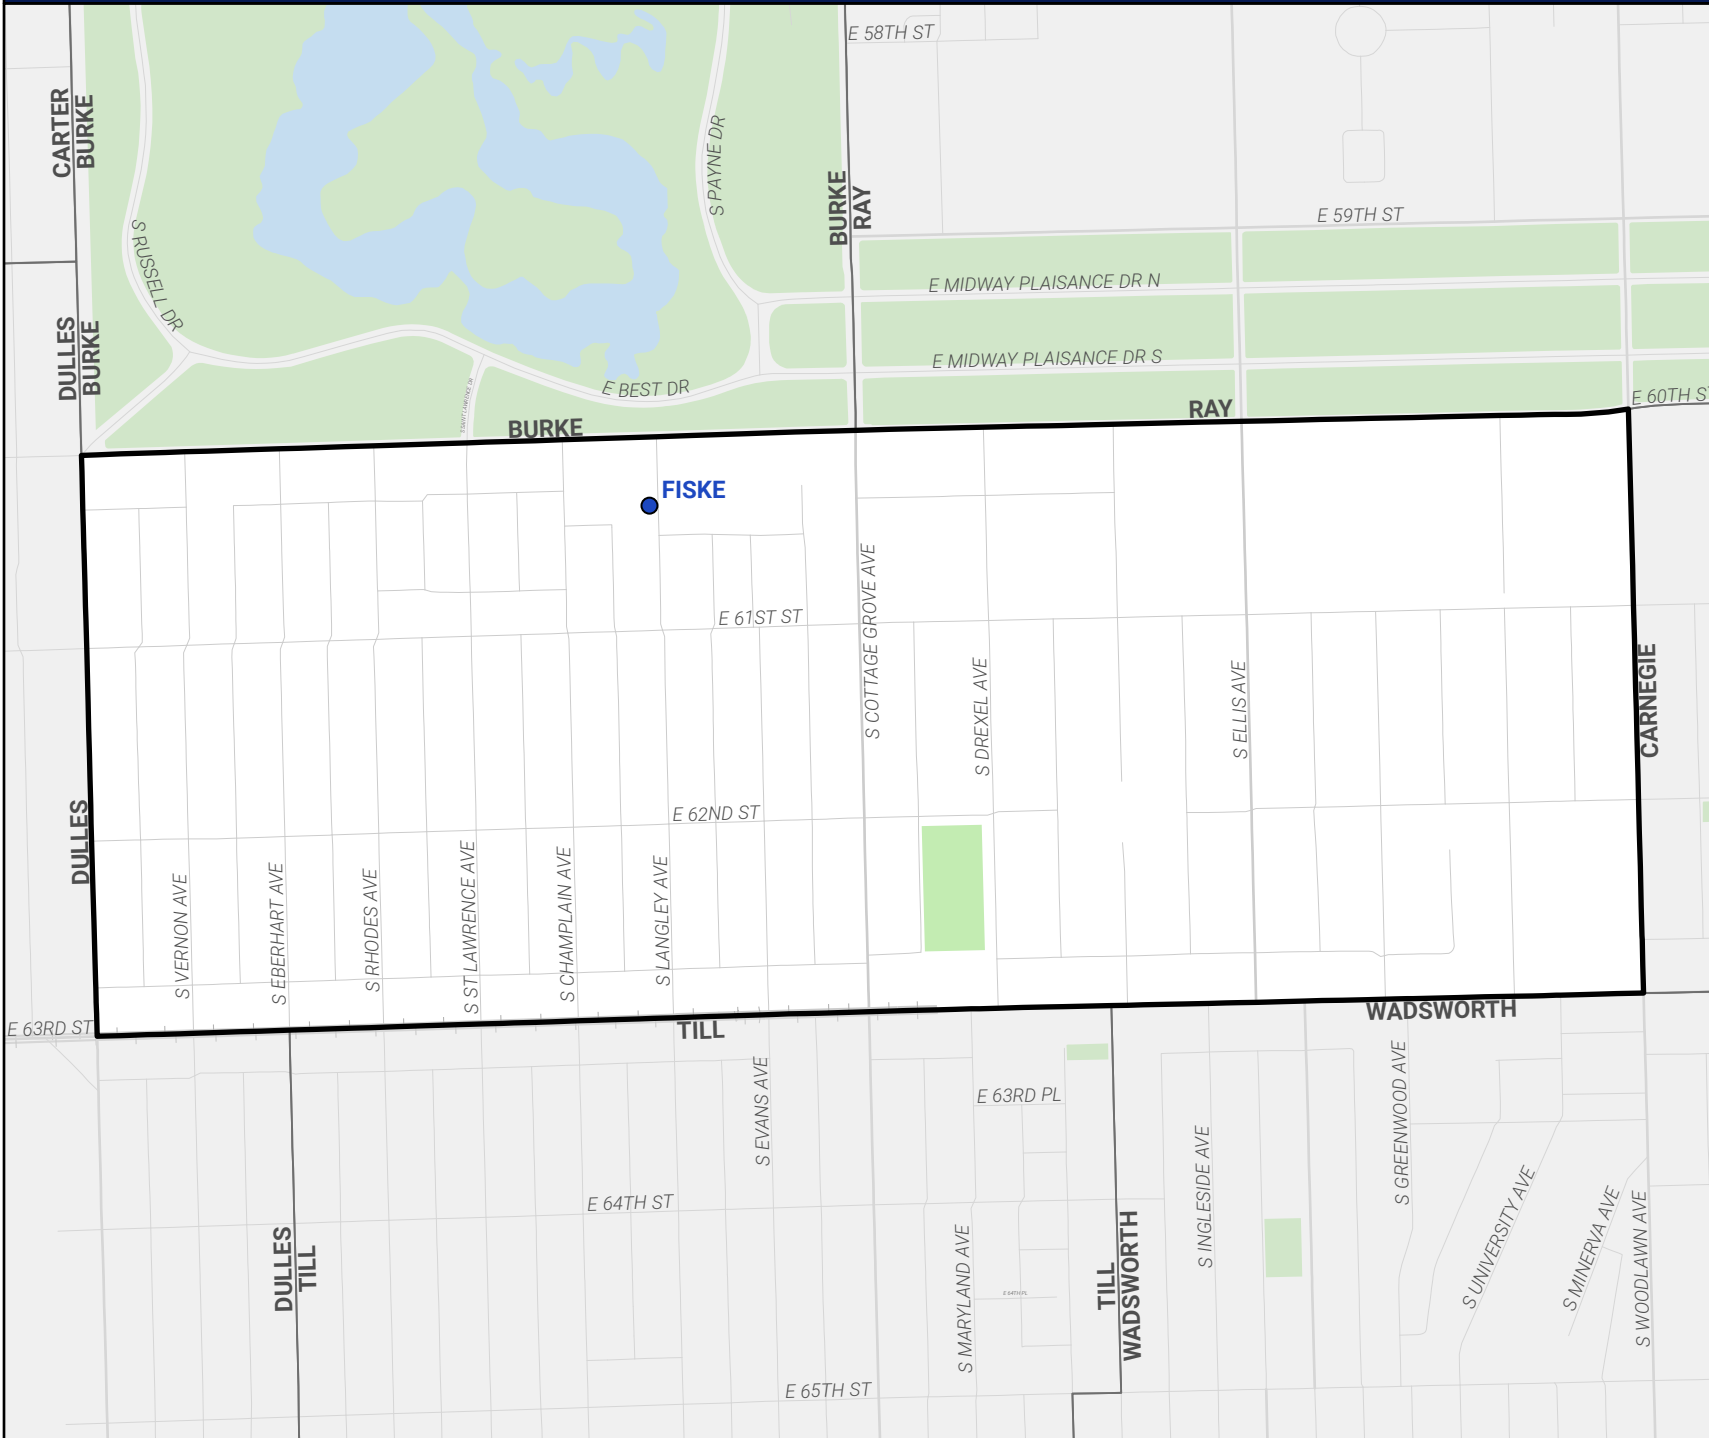

# Attendance Area for Fiske (K-8)

## Elementary Schools by Attendance Area

-  ISP ES
-  Network ES
-  Attendance Areas

0 0.05 0.1  
Miles

Source: PDM, CPS  
October 2023