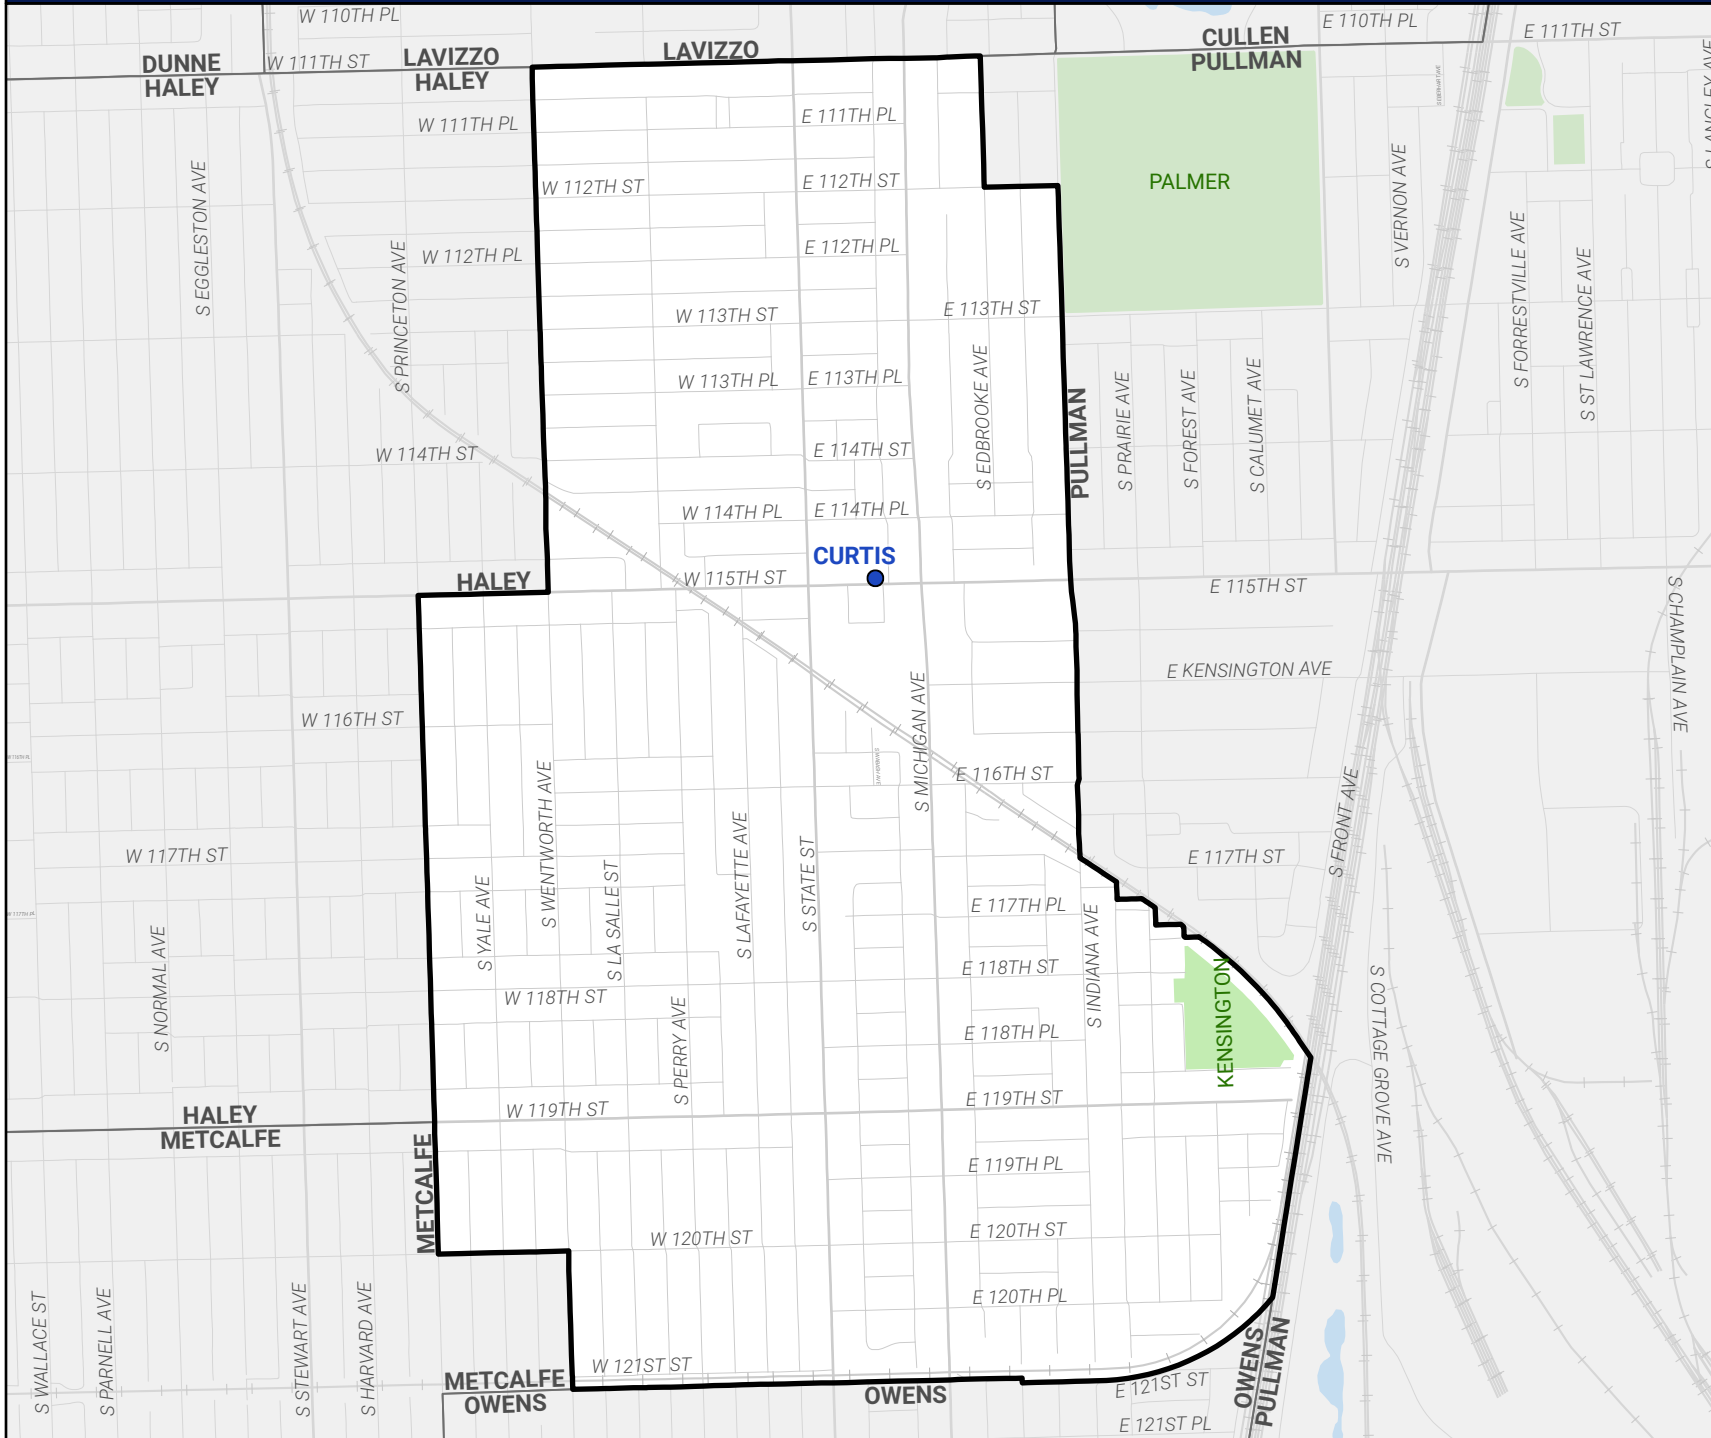

# Attendance Area for Curtis (K-8)

## Elementary Schools by Attendance Area

- ISP ES (Yellow circle)
- Network ES (Blue circle)
- Attendance Areas (Black outline)

Source: PDM, CPS  
October 2023