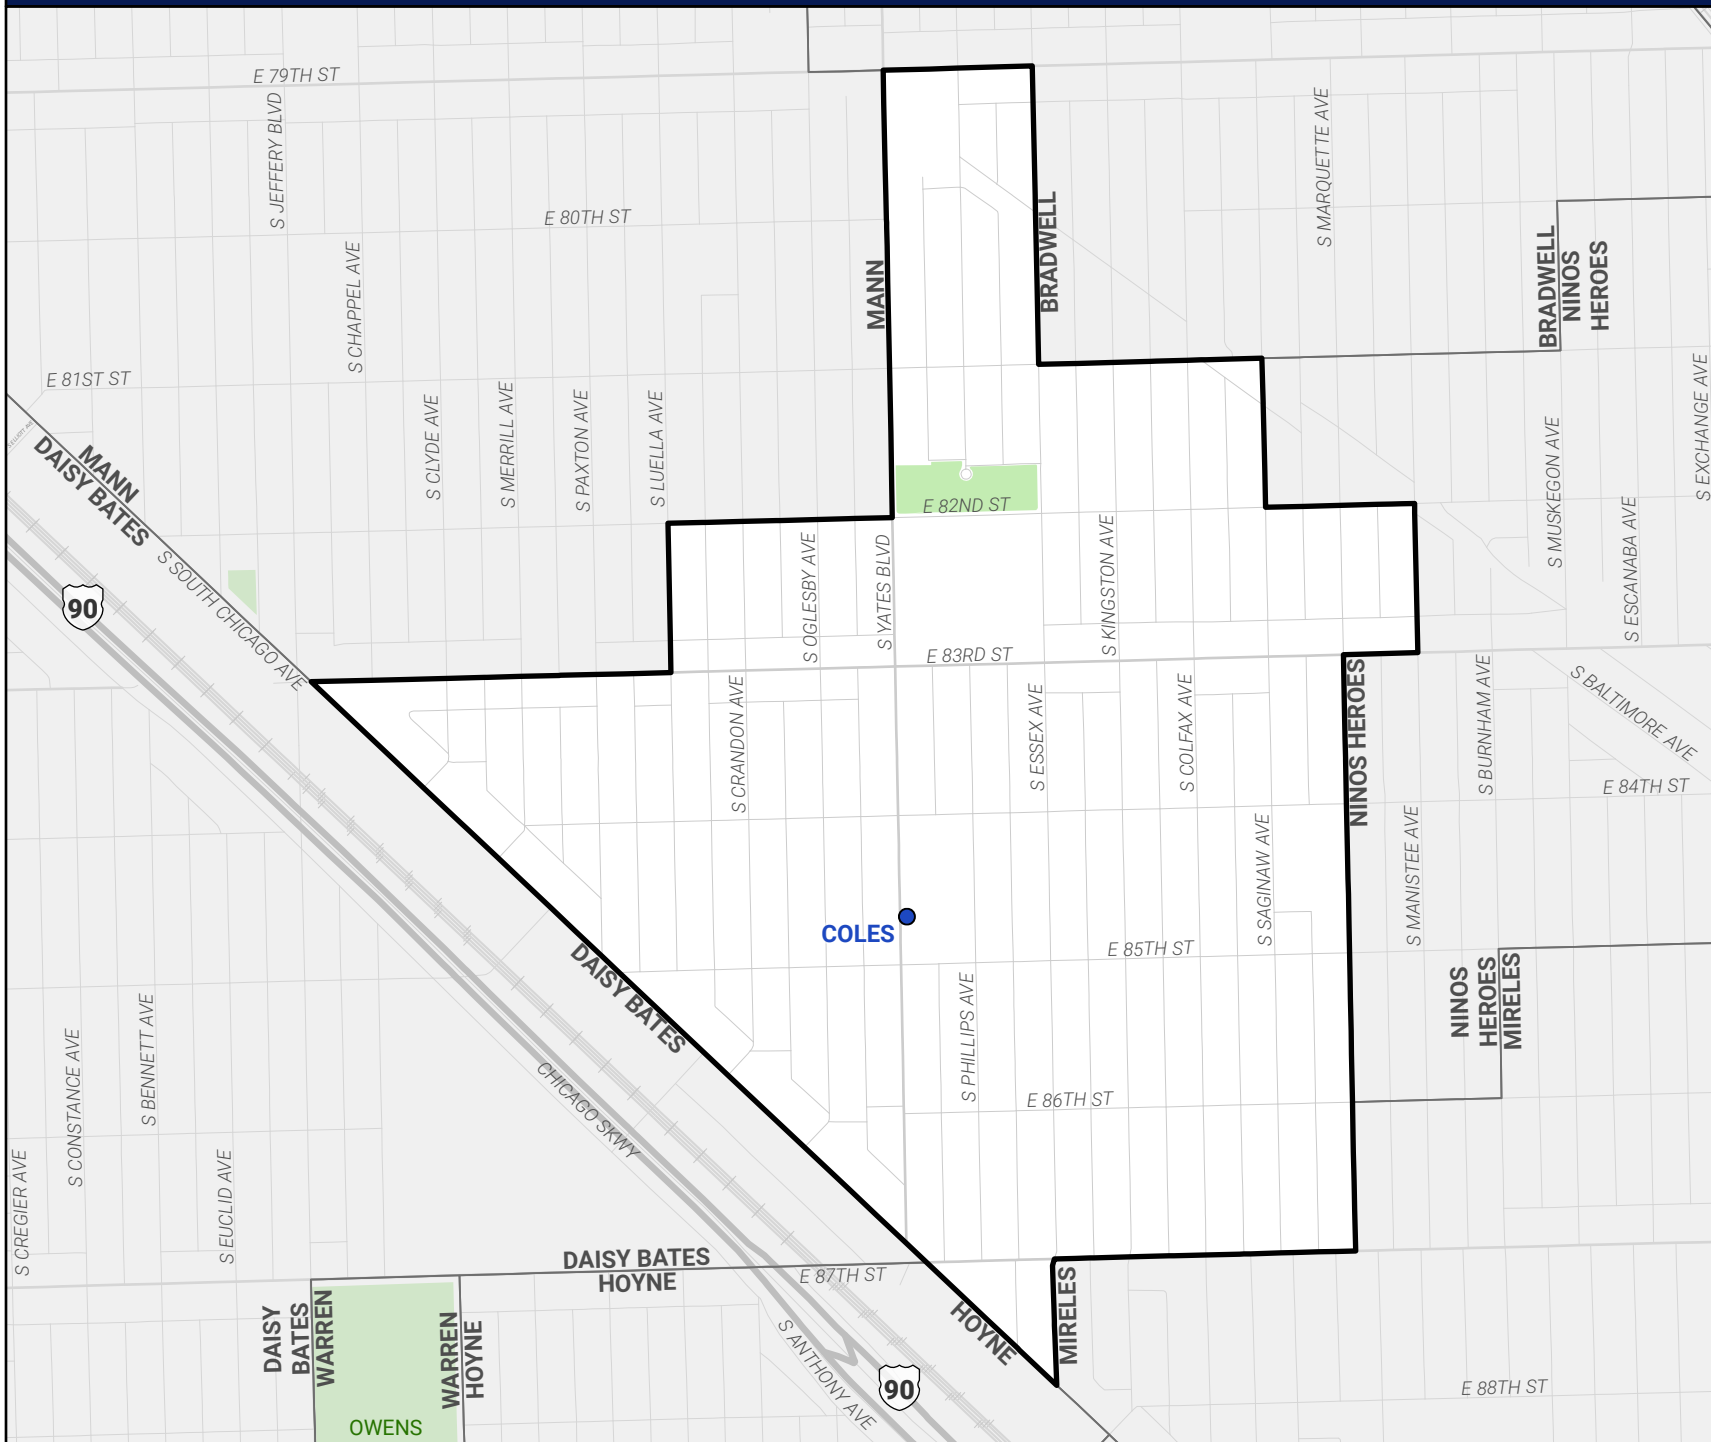

Attendance Area for Coles (K-8)

Elementary Schools by Attendance Area

-  ISP ES
-  Network ES
-  Attendance Areas

0 0.07 0.15
Miles

Source: PDM, CPS
October 2023