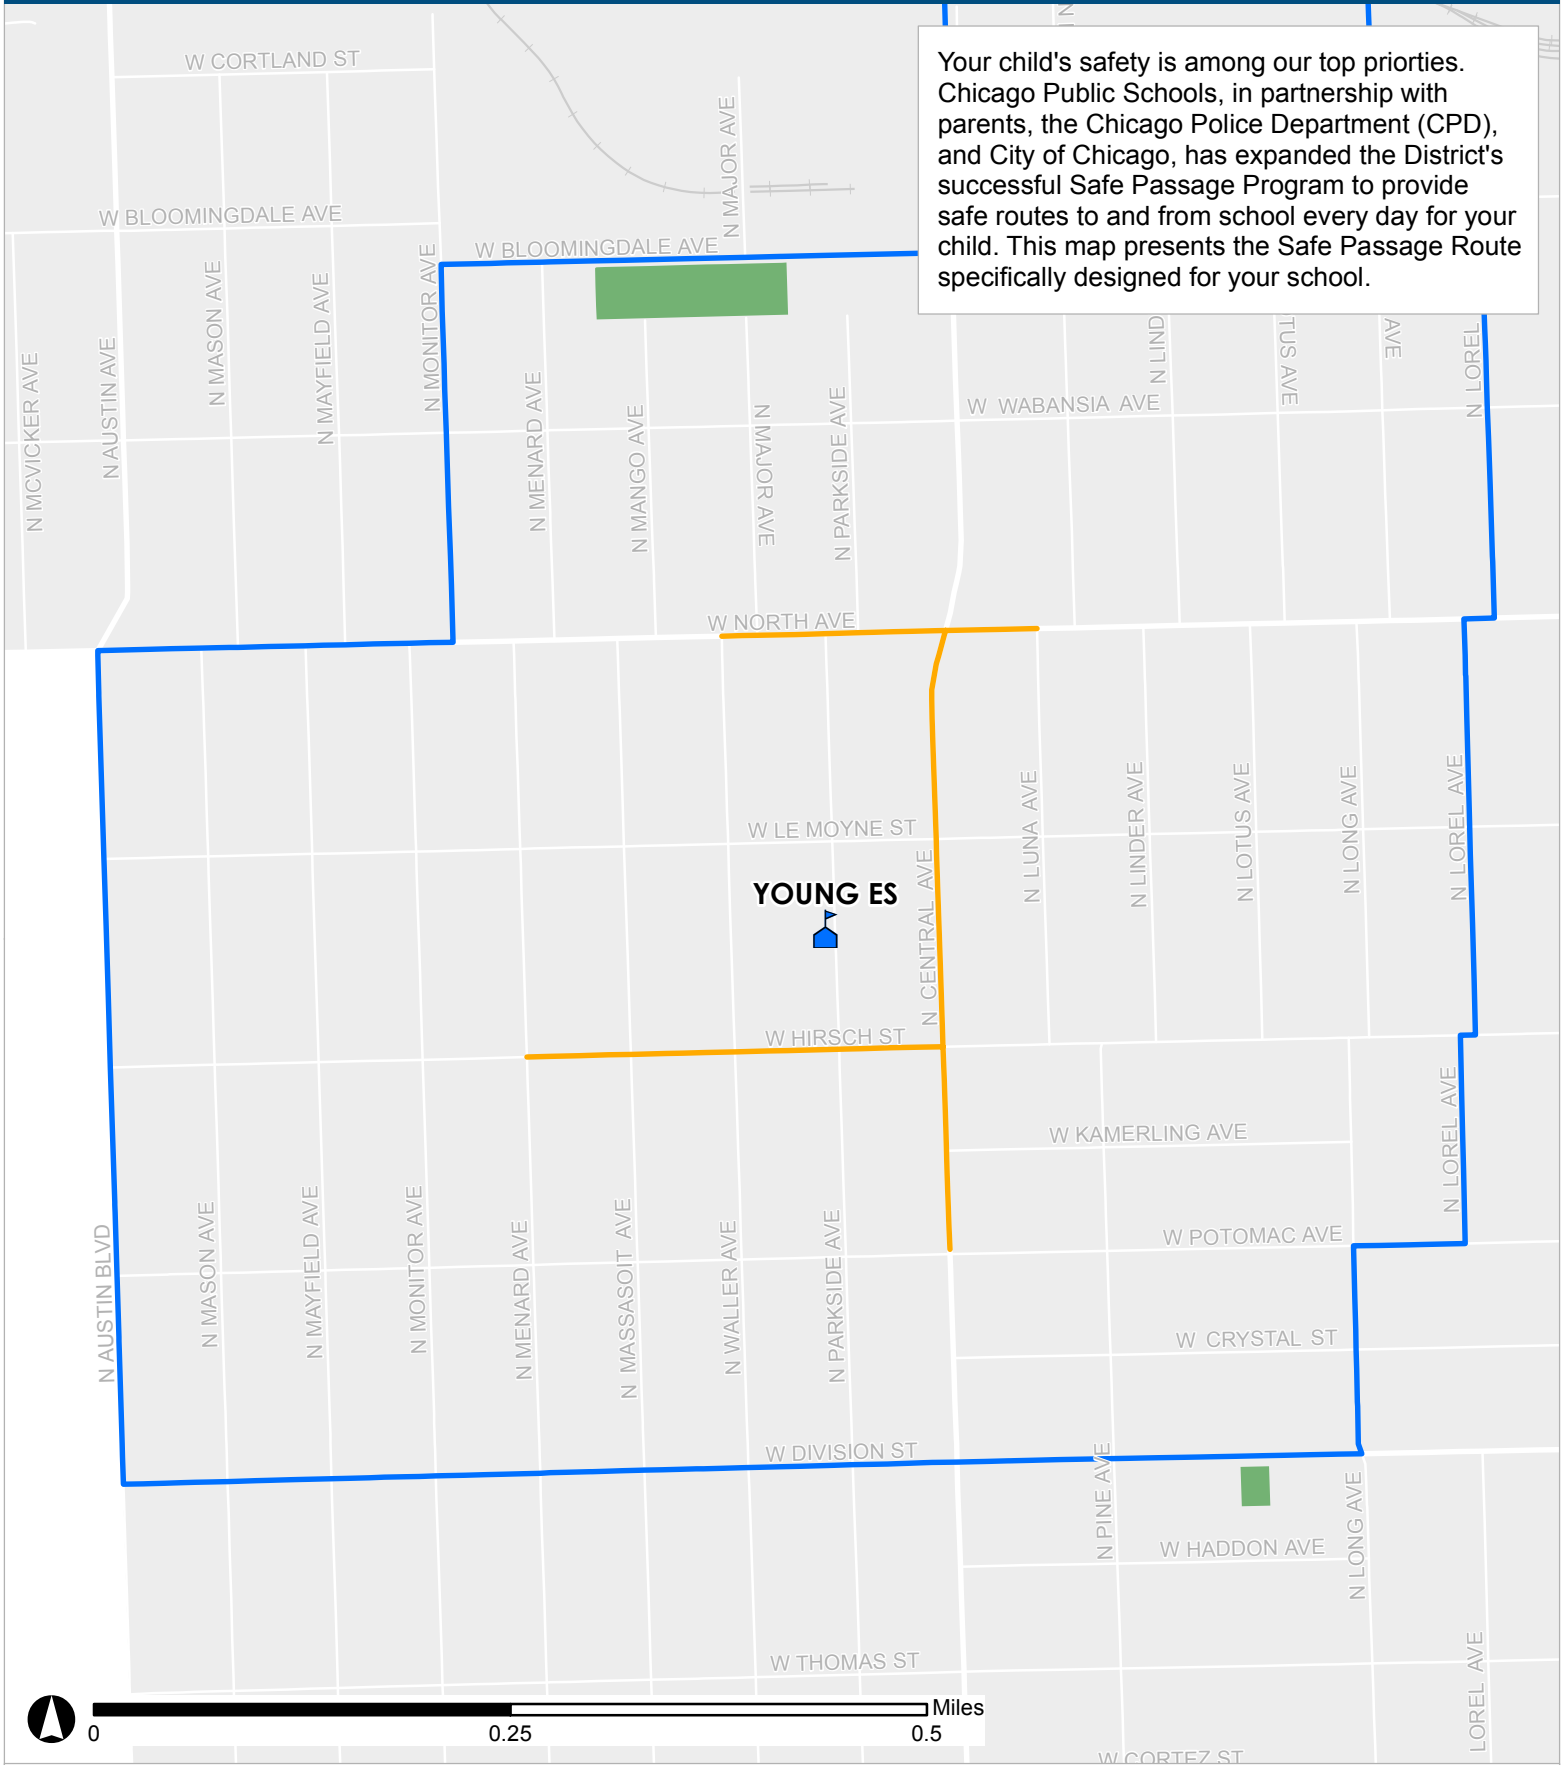

# SAFE PASSAGE ROUTE: YOUNG ES

Your child's safety is among our top priorities. Chicago Public Schools, in partnership with parents, the Chicago Police Department (CPD), and City of Chicago, has expanded the District's successful Safe Passage Program to provide safe routes to and from school every day for your child. This map presents the Safe Passage Route specifically designed for your school.

 Safe Passage Route  
 School Location

 Attendance Boundary  
 Park

Updated 26 August 2019