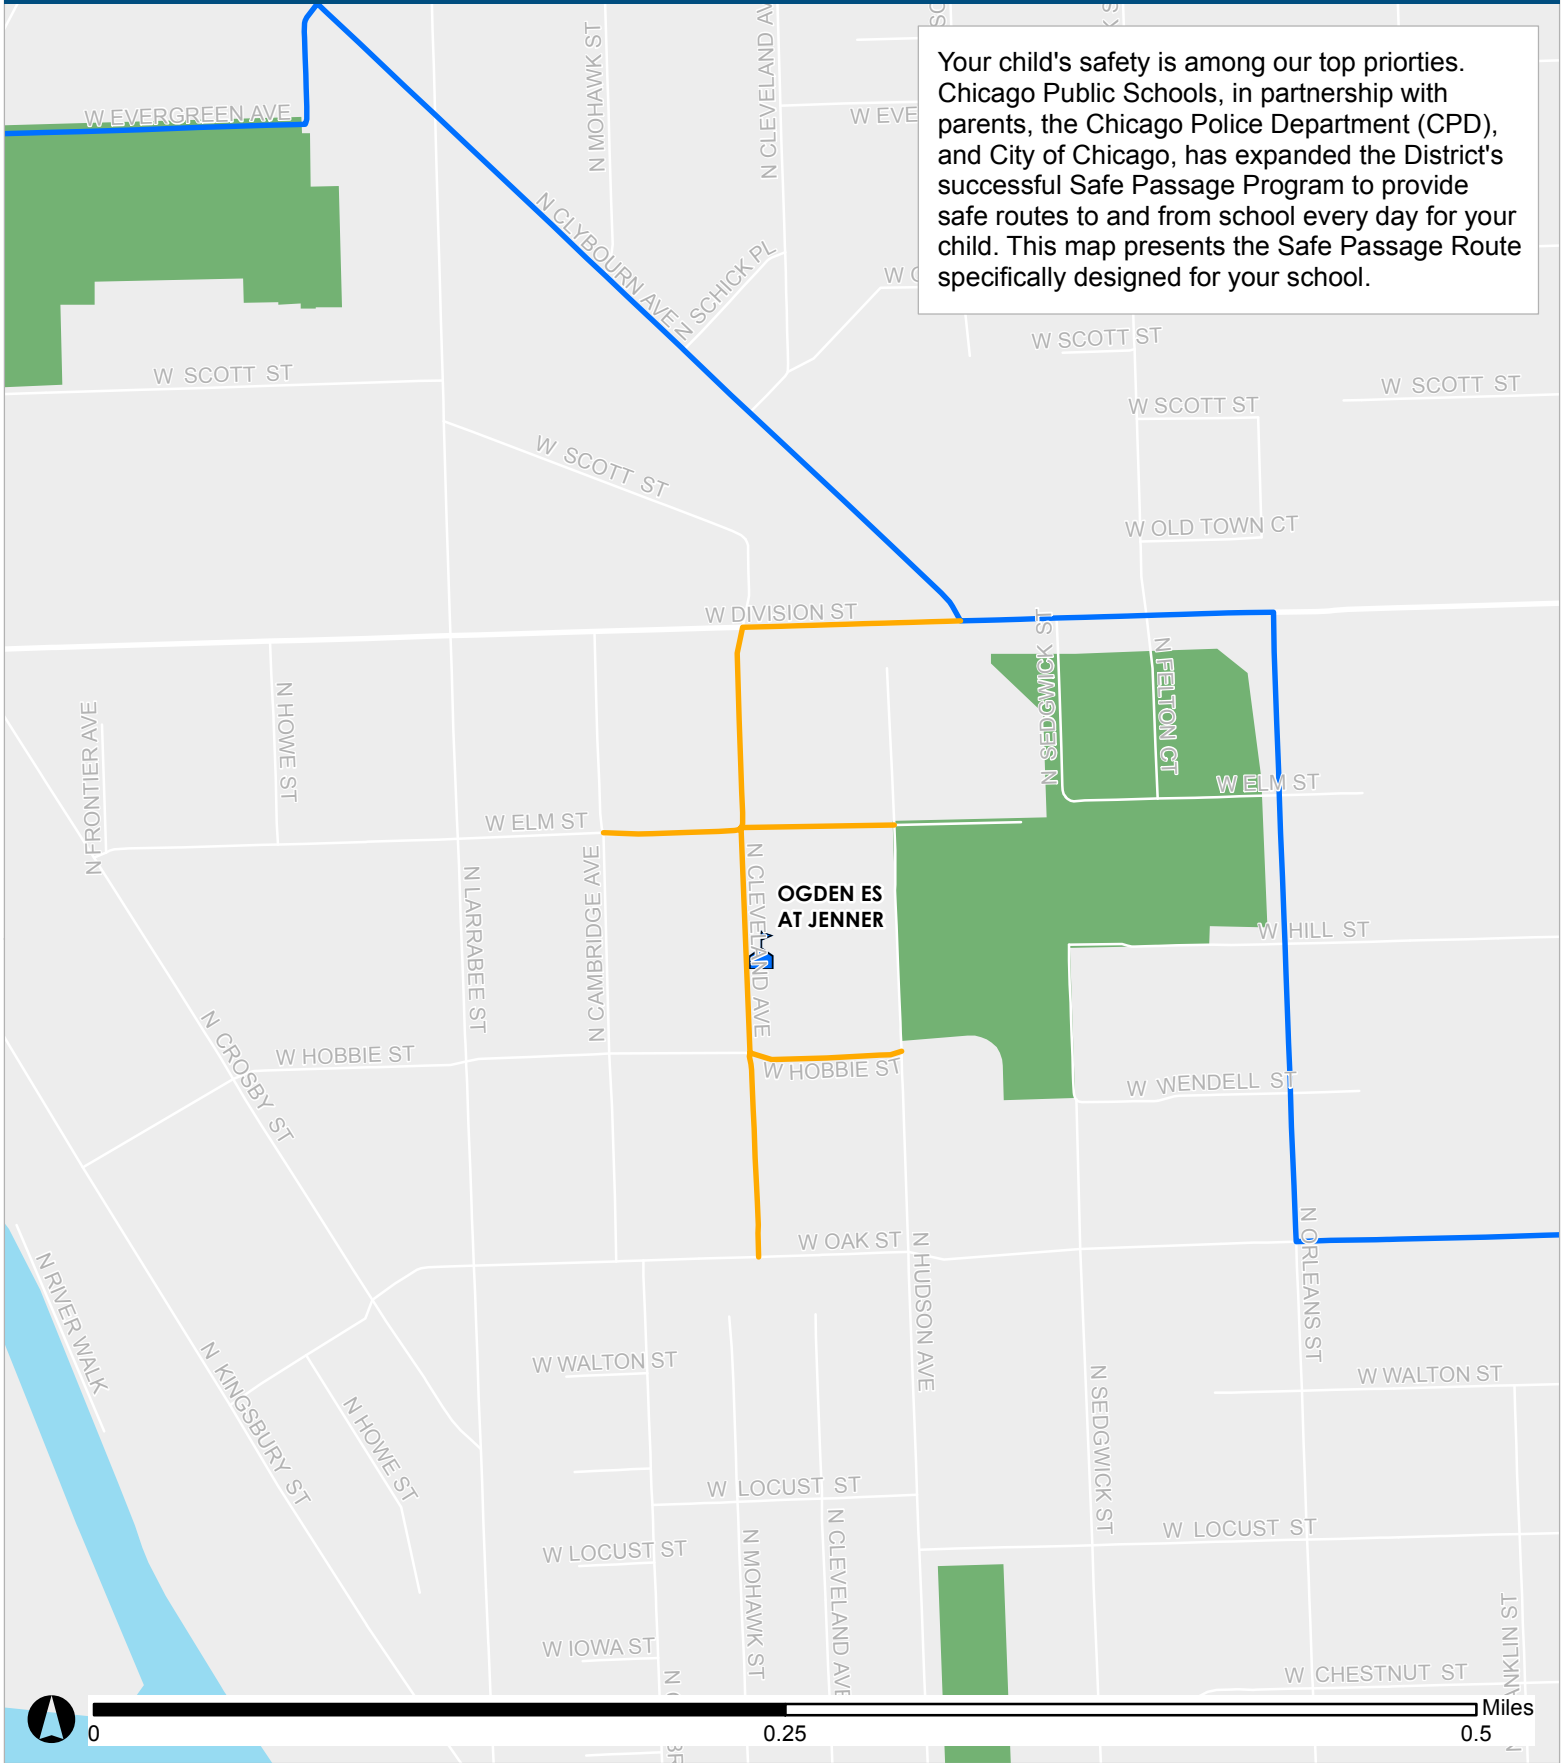

SAFE PASSAGE ROUTE: OGDEN ES AT JENNER

Your child's safety is among our top priorities. Chicago Public Schools, in partnership with parents, the Chicago Police Department (CPD), and City of Chicago, has expanded the District's successful Safe Passage Program to provide safe routes to and from school every day for your child. This map presents the Safe Passage Route specifically designed for your school.

 Safe Passage Route
 School Location

 Attendance Boundary
 Park

Updated 29 August 2019