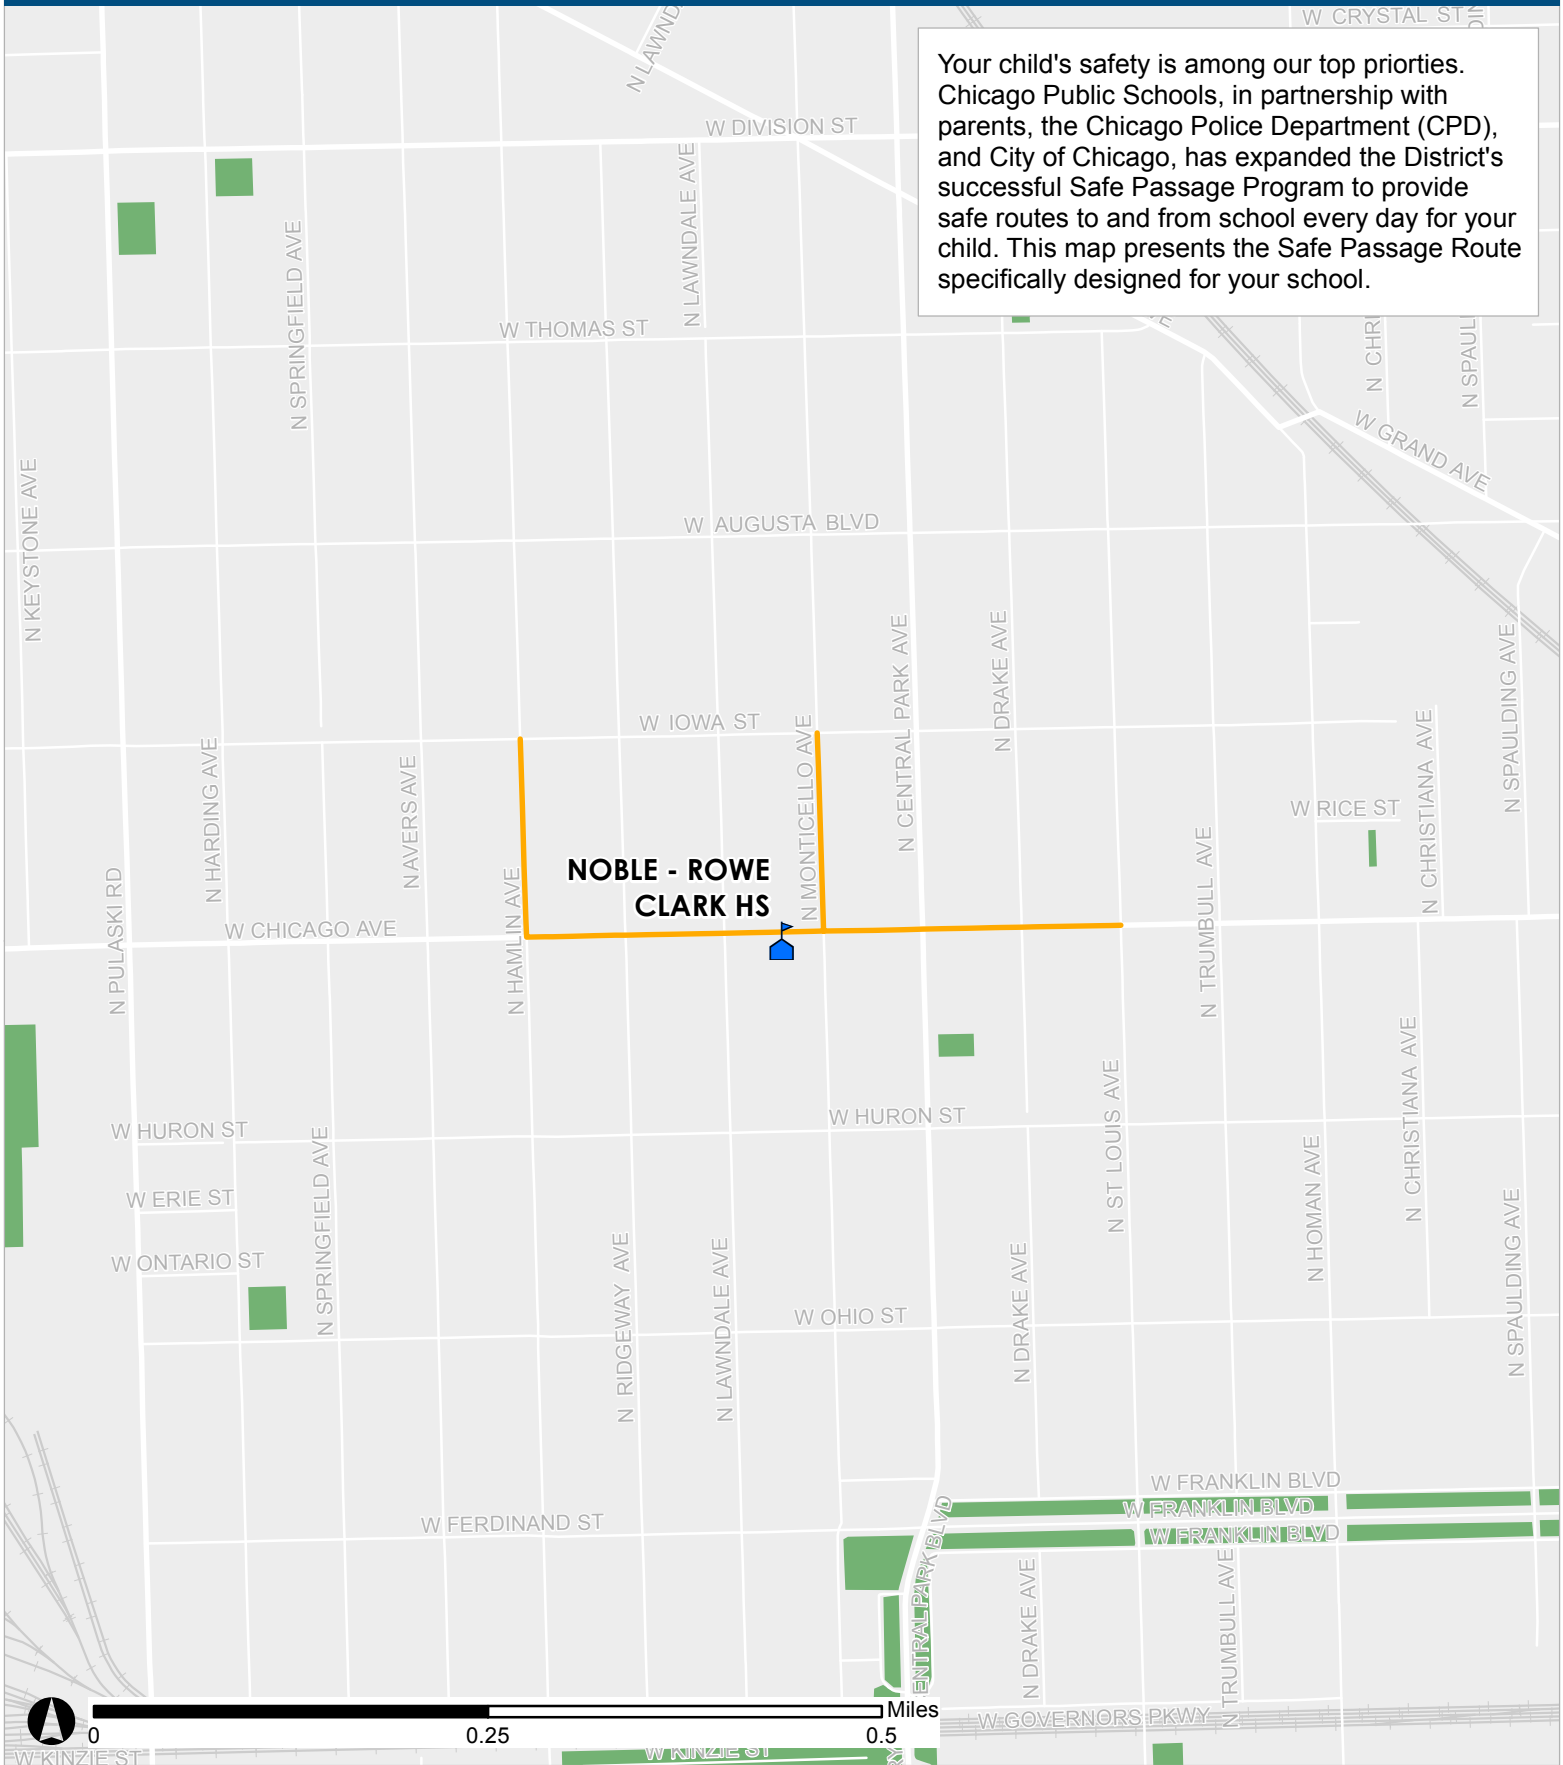

SAFE PASSAGE ROUTE: NOBLE - ROWE CLARK HS

Your child's safety is among our top priorities. Chicago Public Schools, in partnership with parents, the Chicago Police Department (CPD), and City of Chicago, has expanded the District's successful Safe Passage Program to provide safe routes to and from school every day for your child. This map presents the Safe Passage Route specifically designed for your school.

-  Safe Passage Route
-  School Location

-  Attendance Boundary
-  Park

Updated 26 August 2019