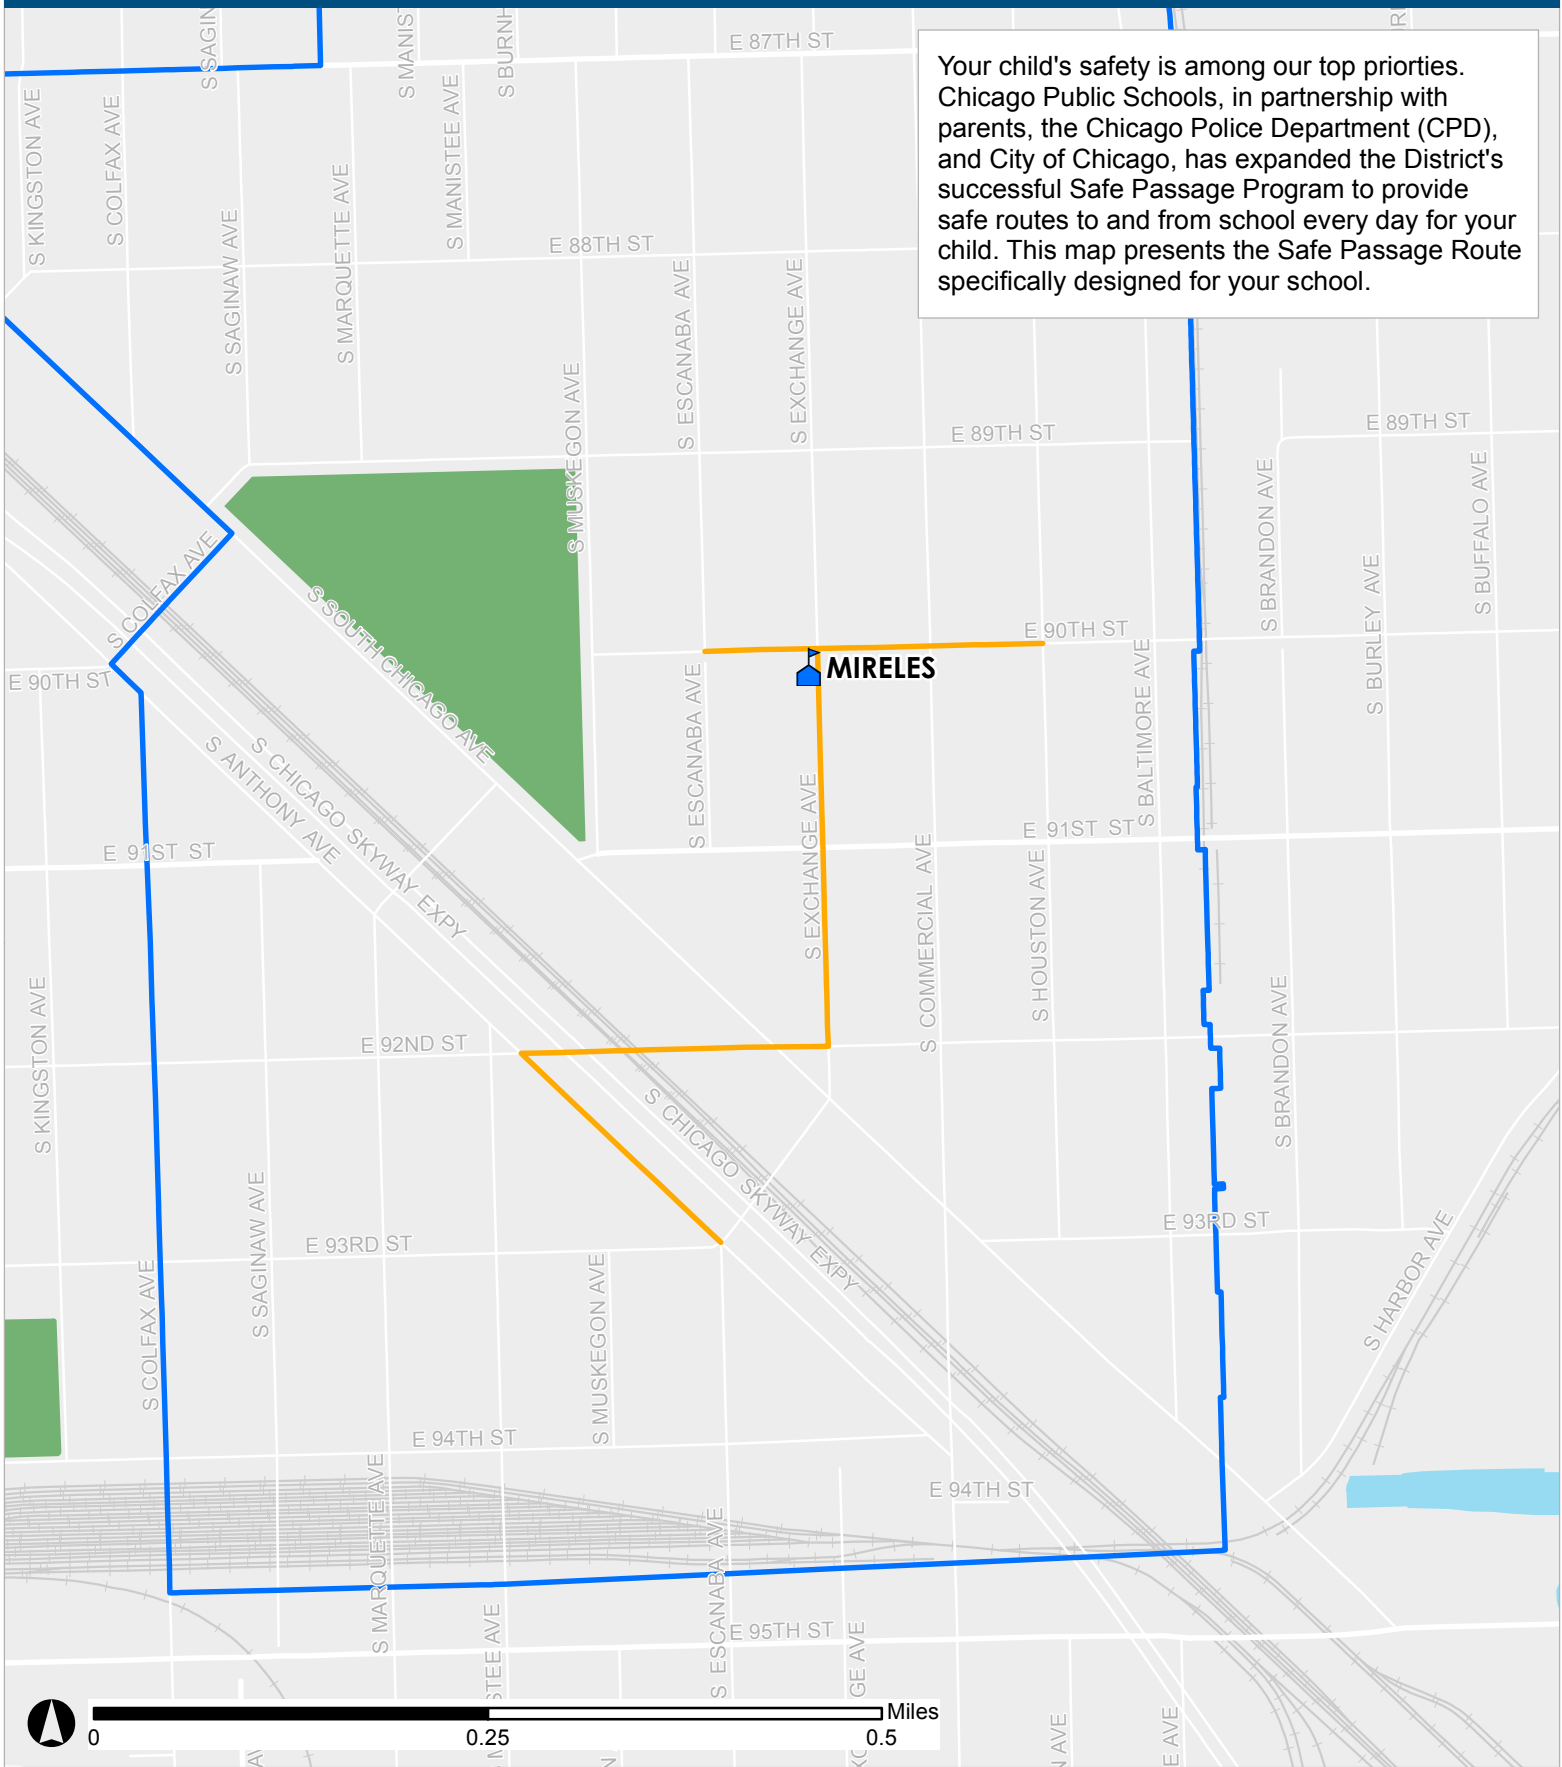

SAFE PASSAGE ROUTE: MIRELES ES

Your child's safety is among our top priorities. Chicago Public Schools, in partnership with parents, the Chicago Police Department (CPD), and City of Chicago, has expanded the District's successful Safe Passage Program to provide safe routes to and from school every day for your child. This map presents the Safe Passage Route specifically designed for your school.

-  Safe Passage Route
-  School Location

-  Attendance Boundary
-  Park

Updated 26 August 2019