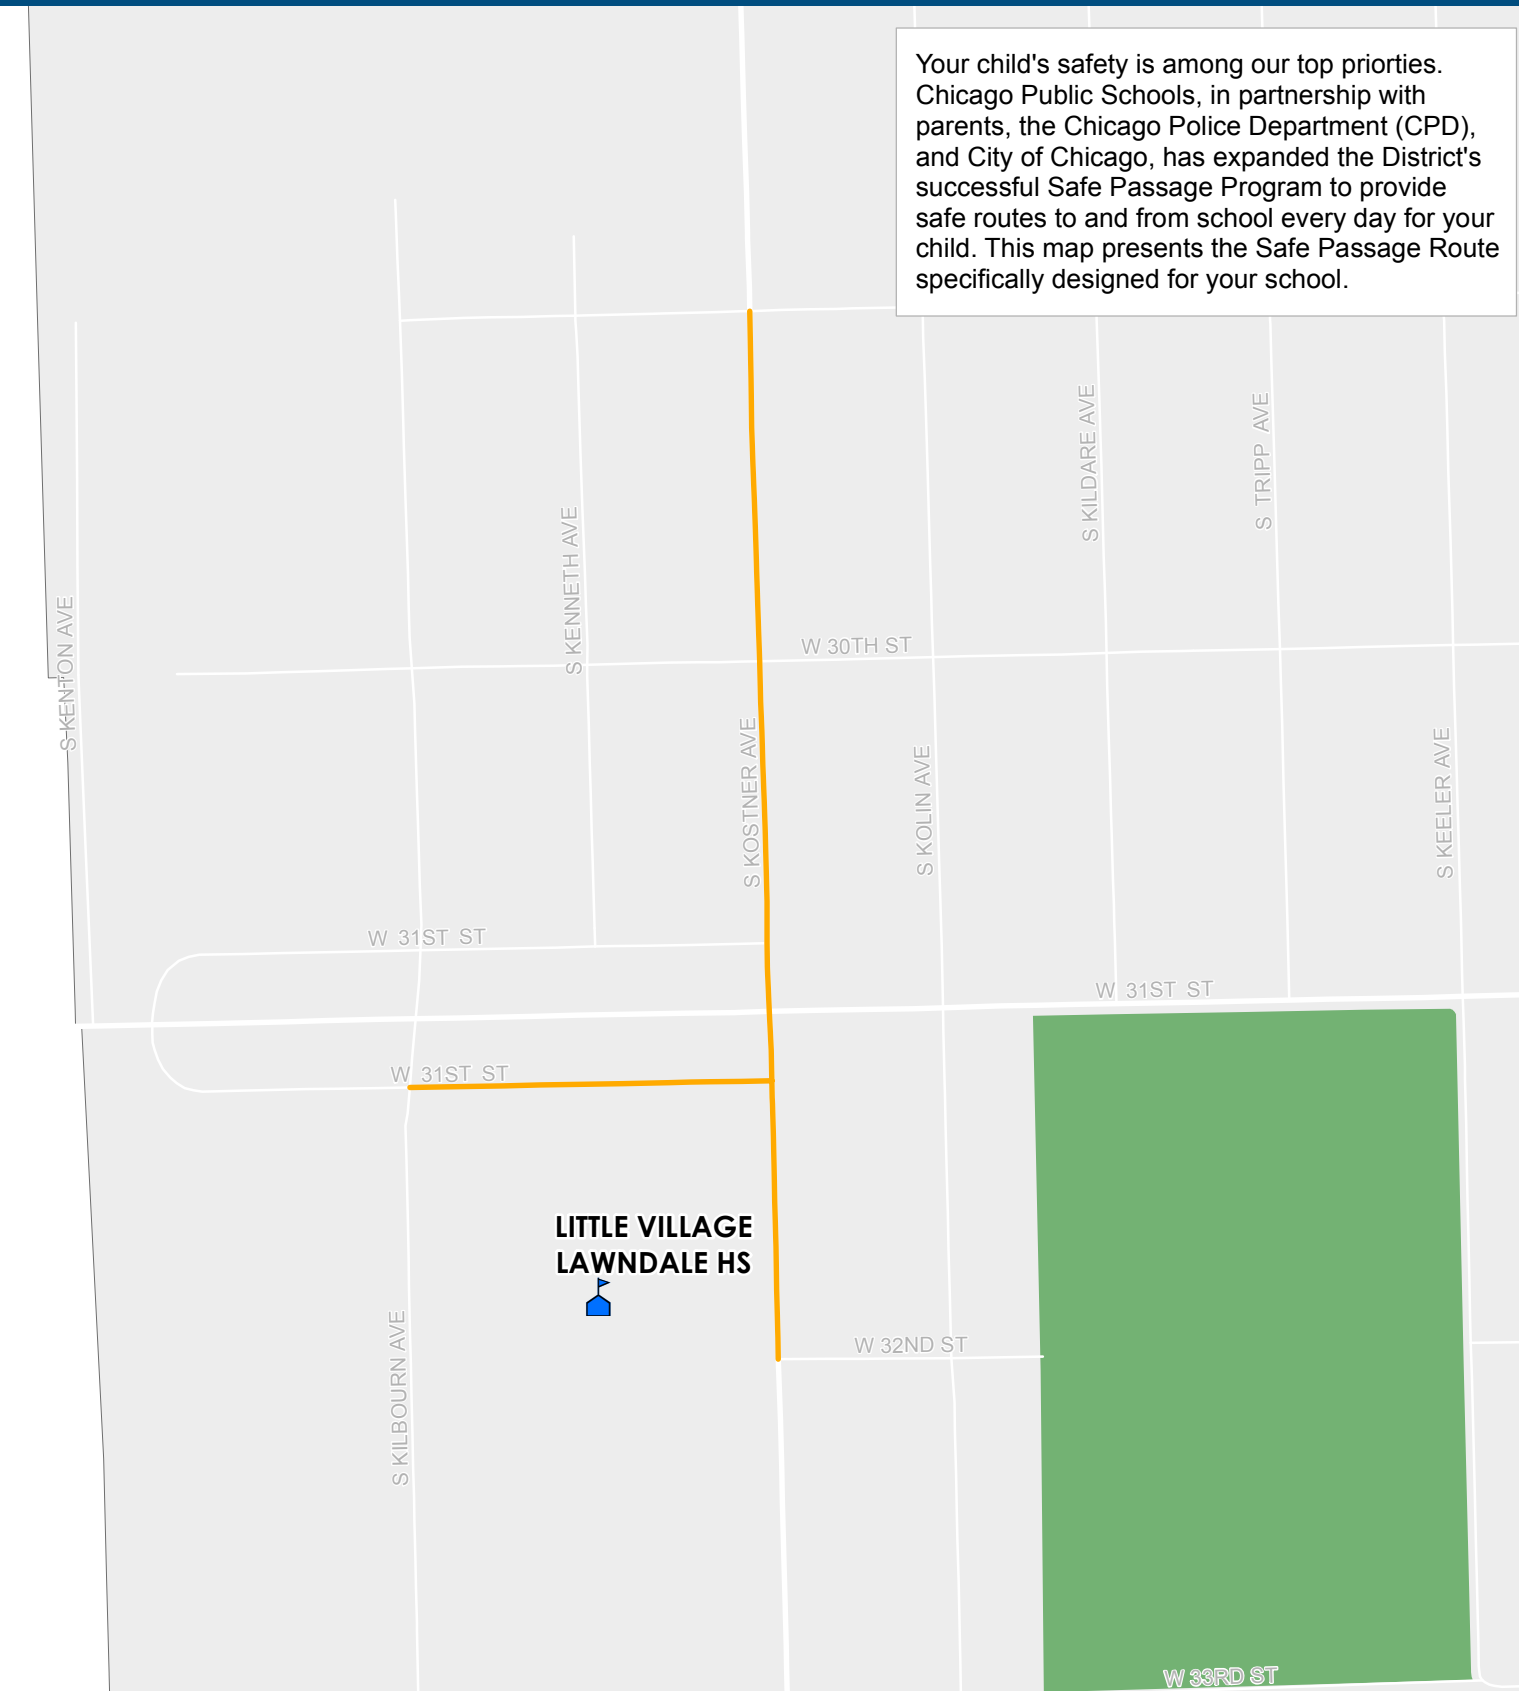

SAFE PASSAGE ROUTE: LITTLE VILLAGE LAWNSDALE HS

Your child's safety is among our top priorities. Chicago Public Schools, in partnership with parents, the Chicago Police Department (CPD), and City of Chicago, has expanded the District's successful Safe Passage Program to provide safe routes to and from school every day for your child. This map presents the Safe Passage Route specifically designed for your school.

 Safe Passage Route
 School Location

 Attendance Boundary
 Park

Updated 29 August 2019