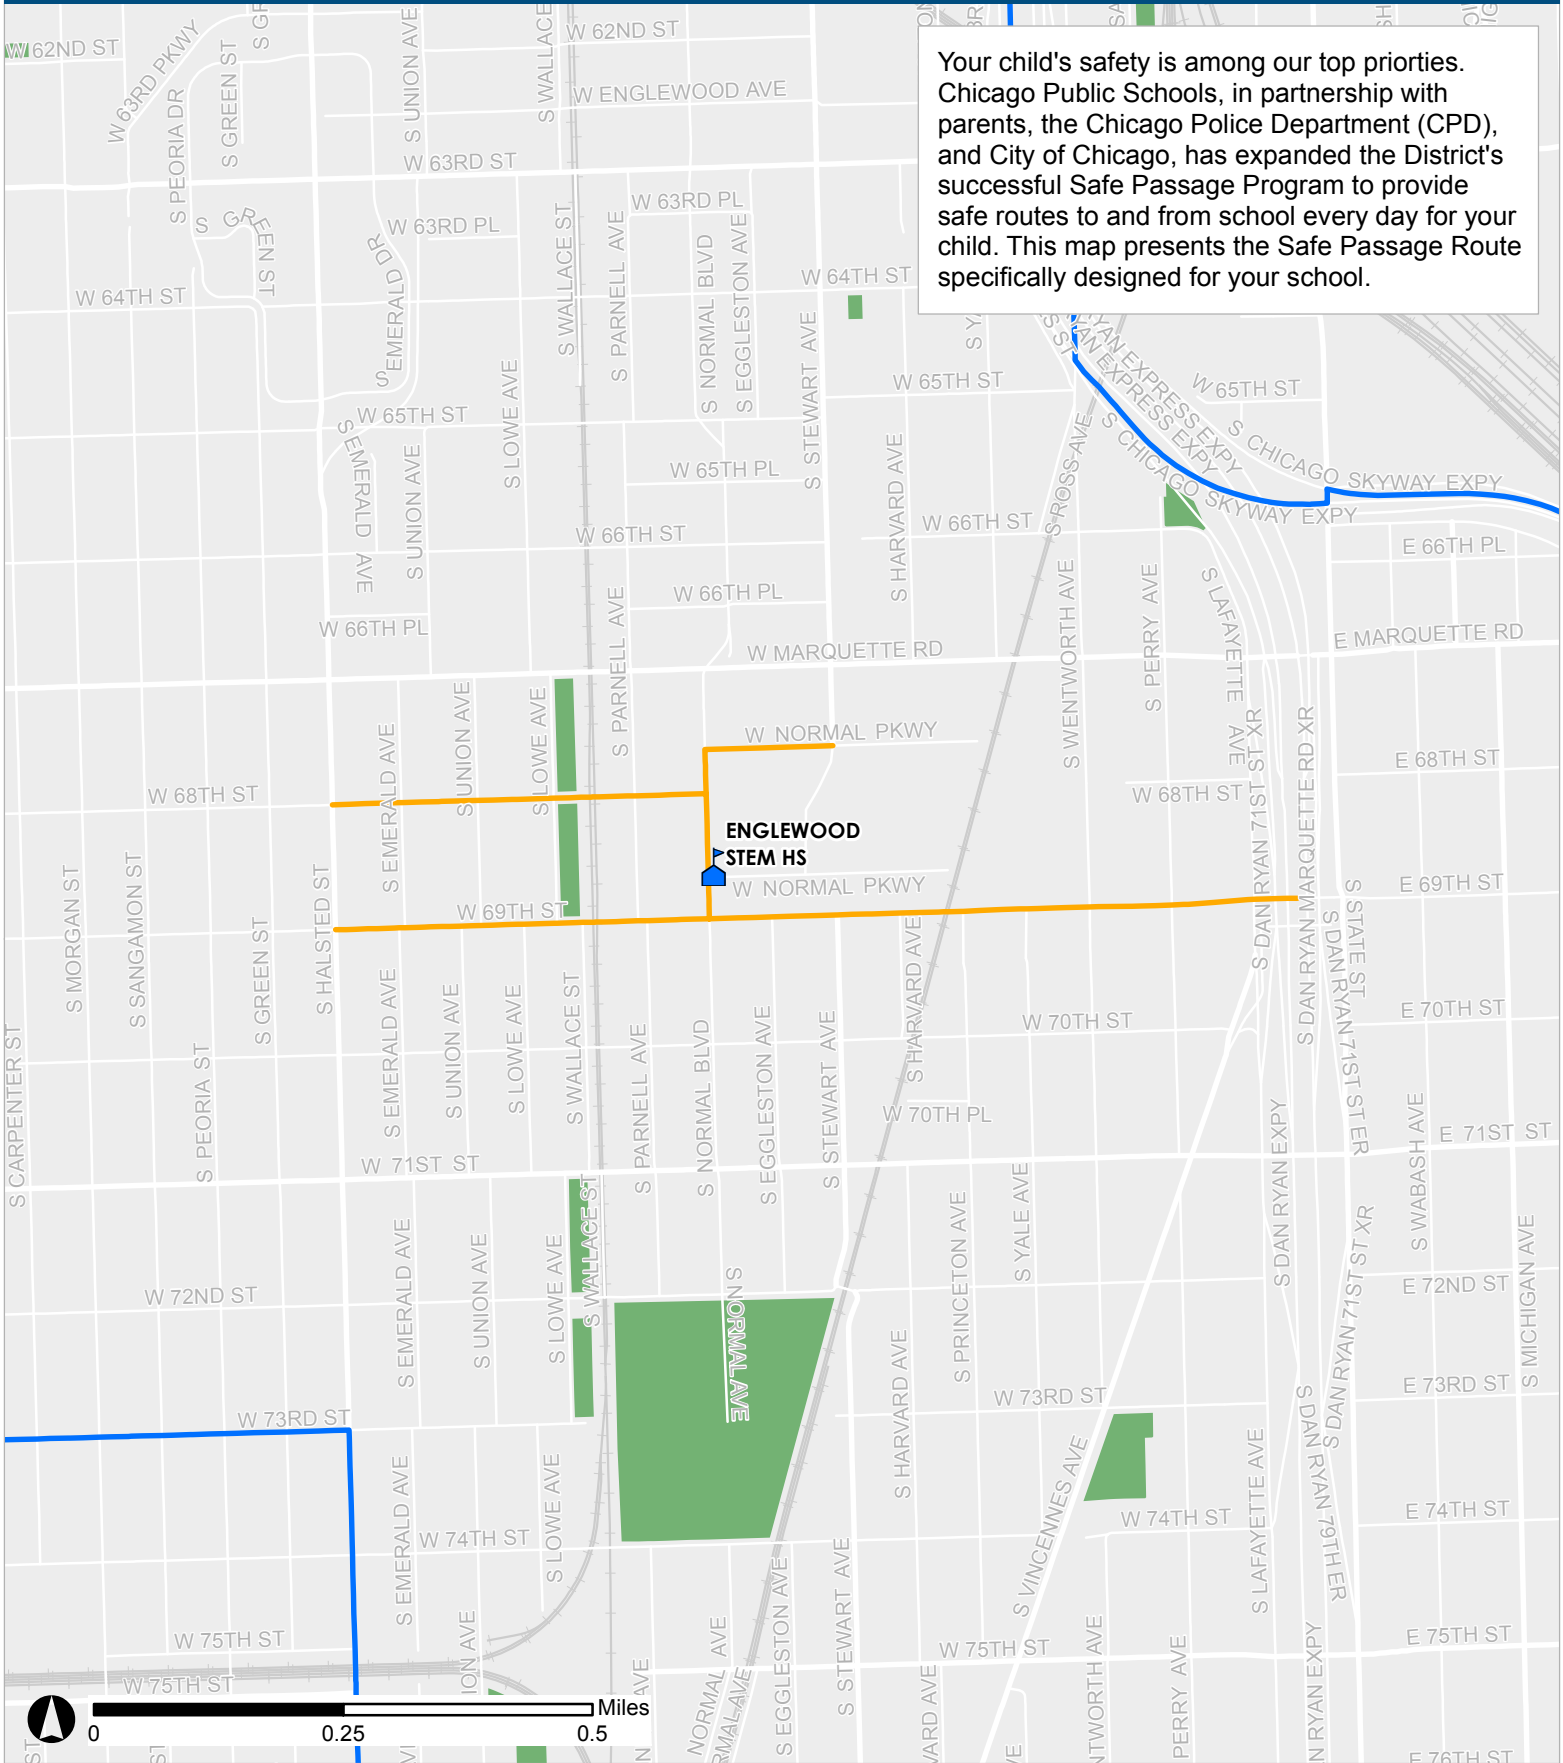

SAFE PASSAGE ROUTE: ENGLEWOOD STEM HS

Your child's safety is among our top priorities. Chicago Public Schools, in partnership with parents, the Chicago Police Department (CPD), and City of Chicago, has expanded the District's successful Safe Passage Program to provide safe routes to and from school every day for your child. This map presents the Safe Passage Route specifically designed for your school.

Safe Passage Route
School Location

Attendance Boundary
Park

Updated 19 April 2019