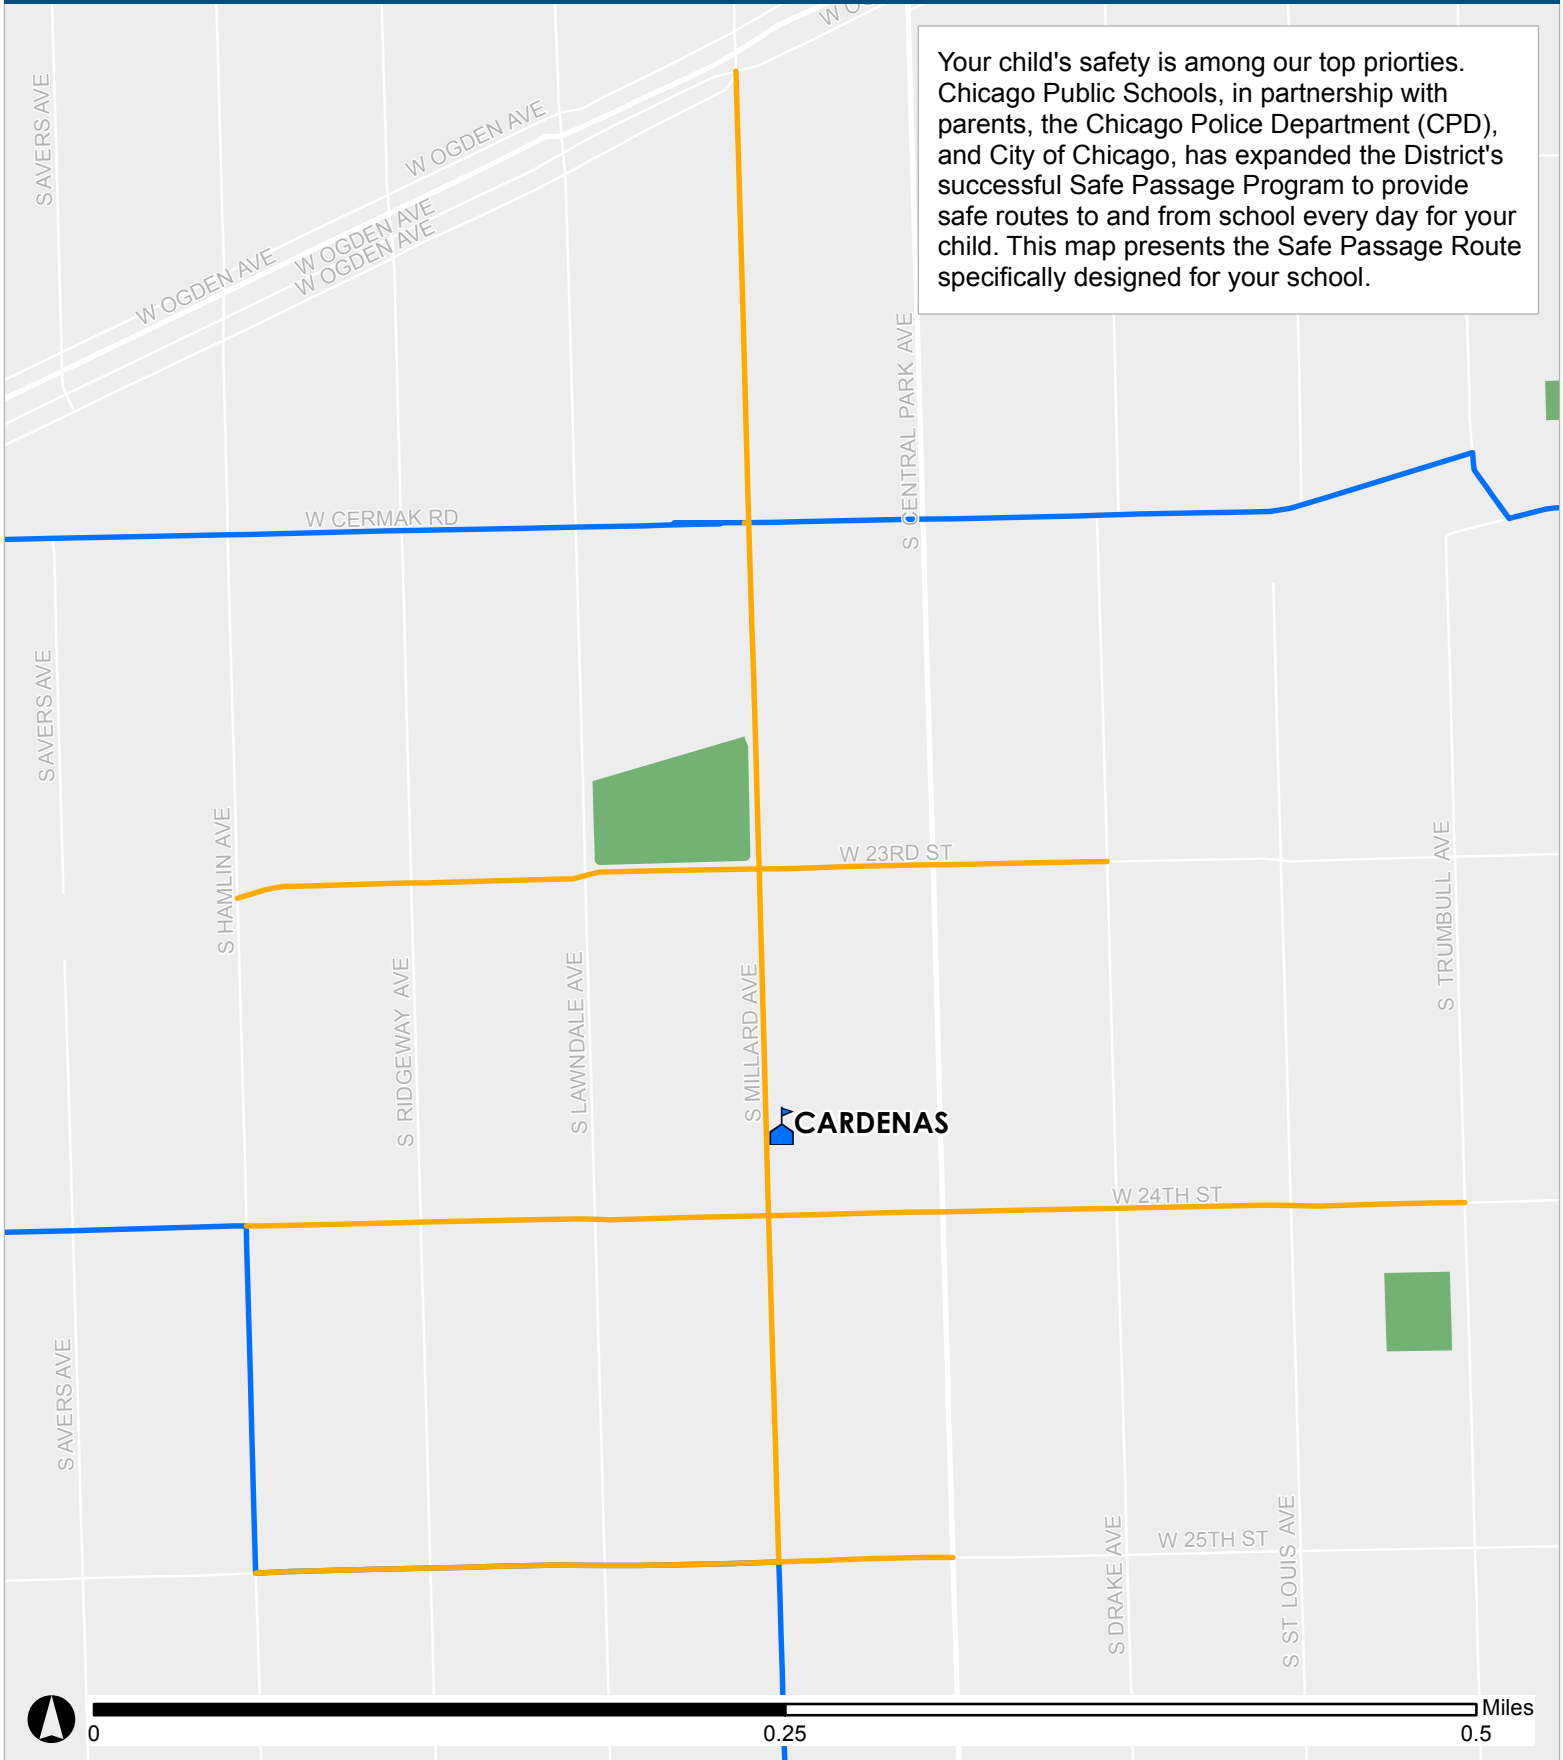

SAFE PASSAGE ROUTE: CARDENAS

Your child's safety is among our top priorities. Chicago Public Schools, in partnership with parents, the Chicago Police Department (CPD), and City of Chicago, has expanded the District's successful Safe Passage Program to provide safe routes to and from school every day for your child. This map presents the Safe Passage Route specifically designed for your school.

 Safe Passage Route
 School Location

 Attendance Boundary
 Park

Updated 29 August 2019