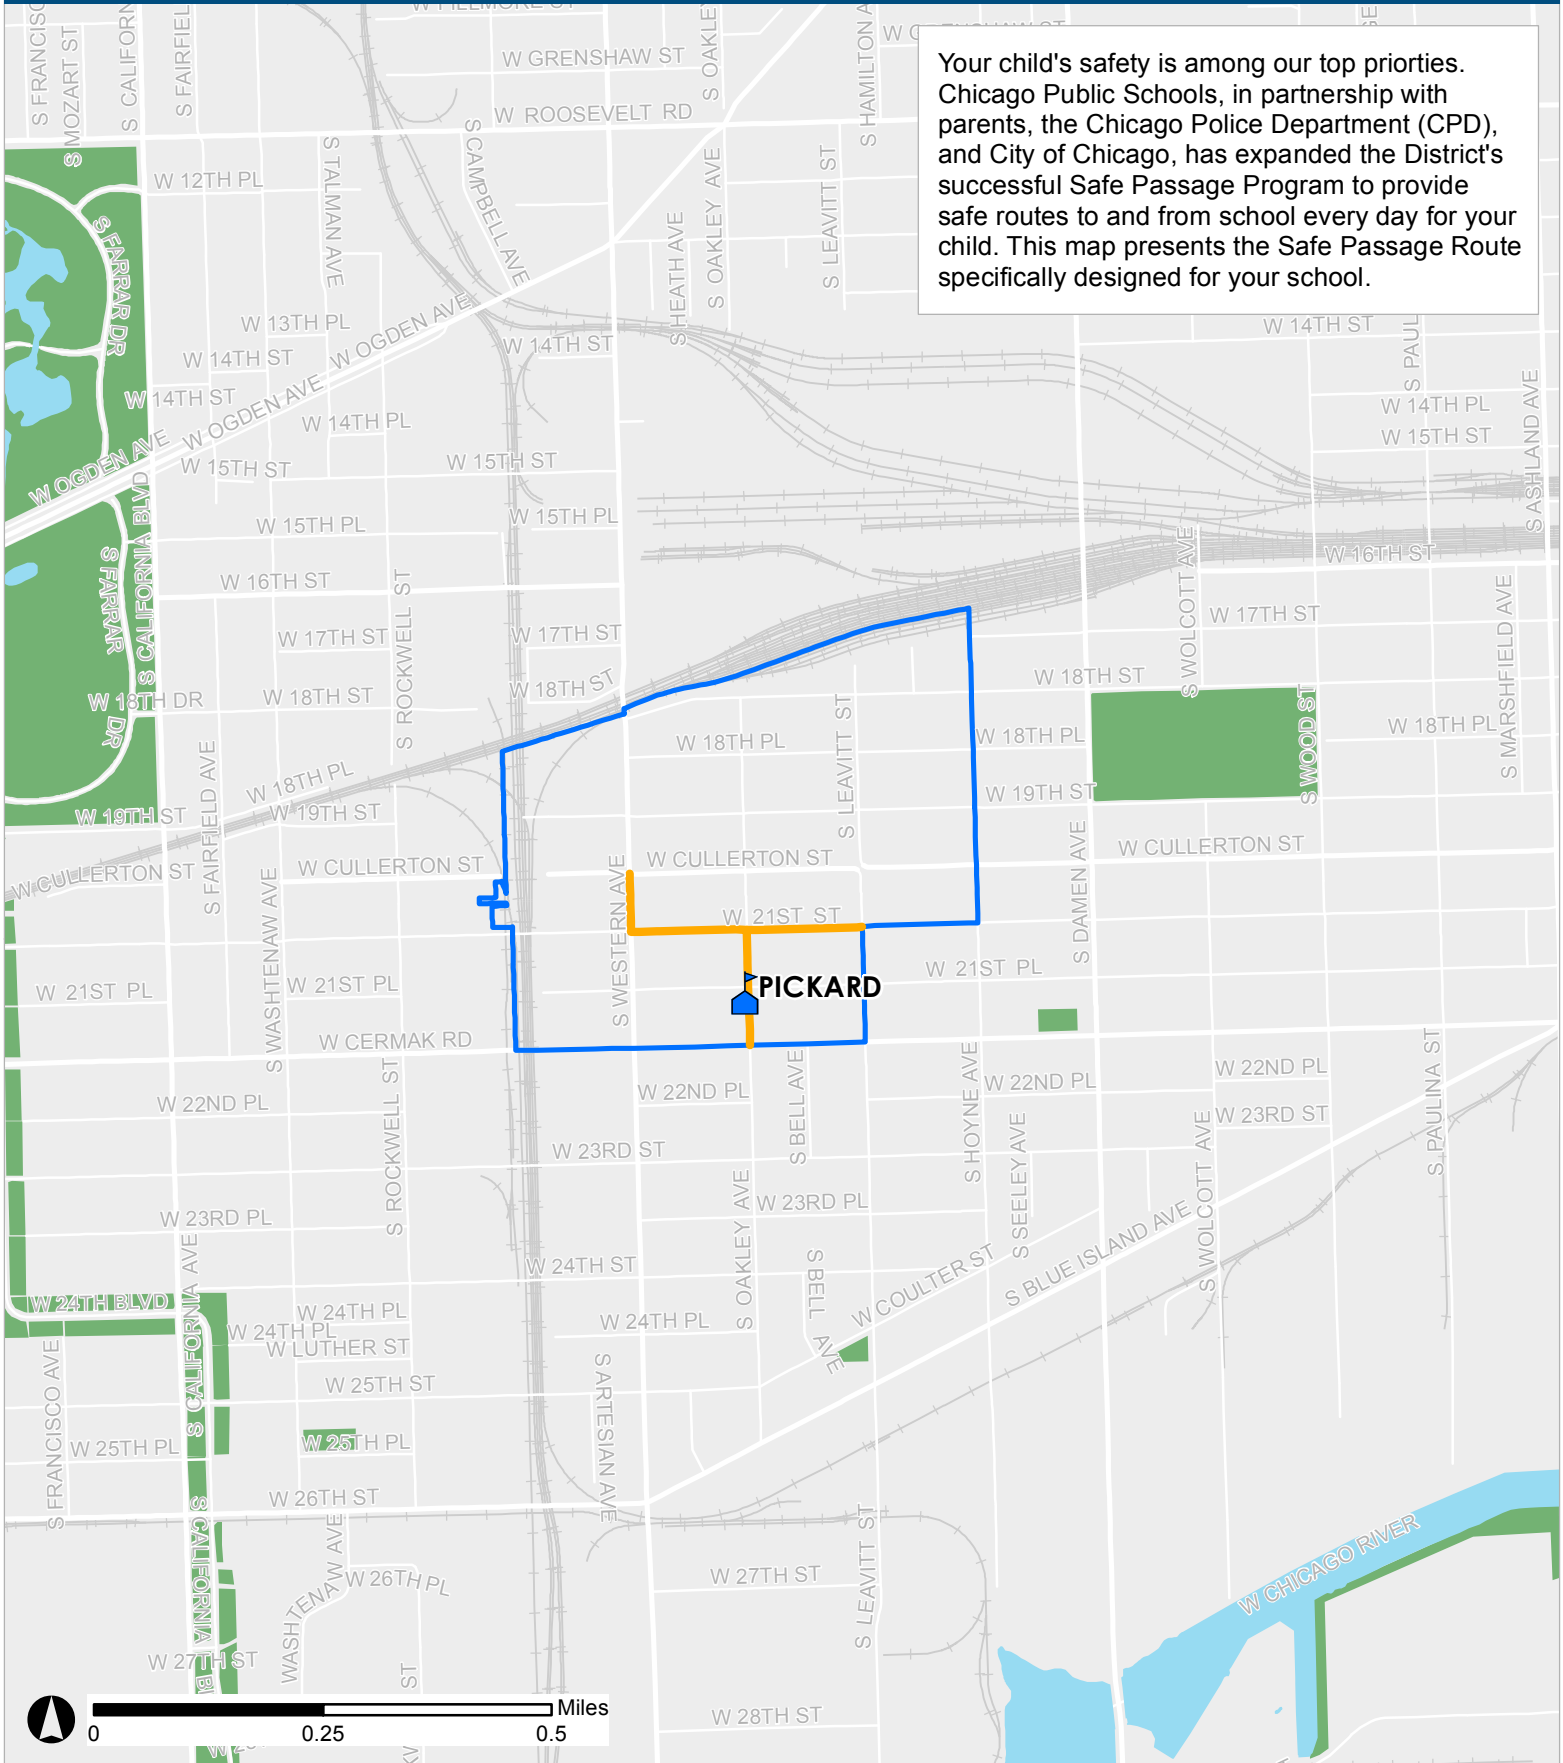

SAFE PASSAGE ROUTE: PICKARD ES

Your child's safety is among our top priorities. Chicago Public Schools, in partnership with parents, the Chicago Police Department (CPD), and City of Chicago, has expanded the District's successful Safe Passage Program to provide safe routes to and from school every day for your child. This map presents the Safe Passage Route specifically designed for your school.

 Safe Passage Route
 School Location

 Attendance Boundary
 Park

Updated 29 Aug 2018