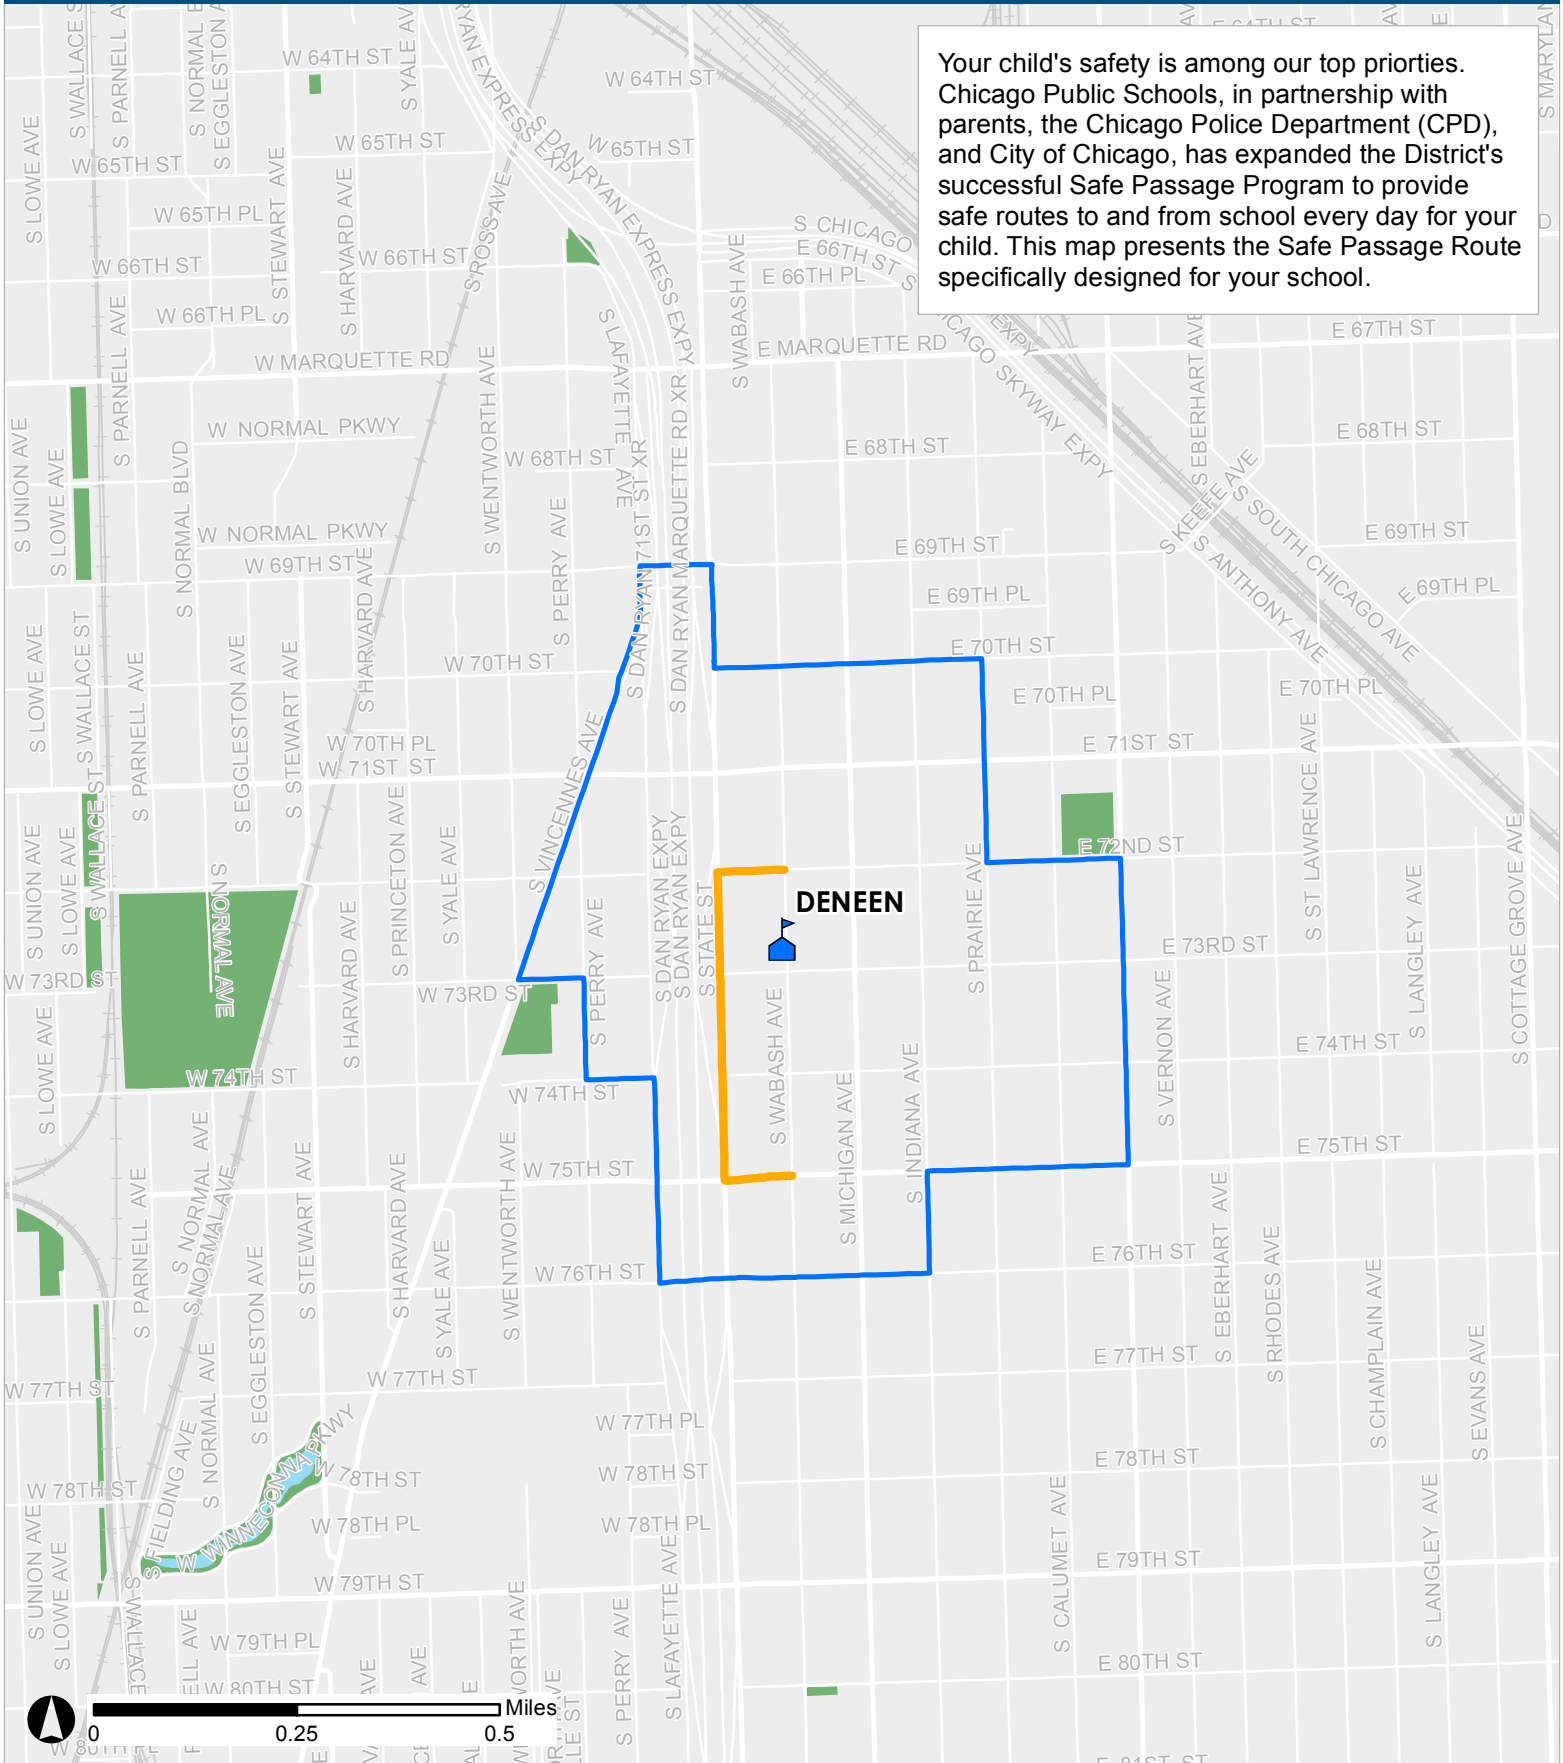

SAFE PASSAGE ROUTE: DENEEN ES

Your child's safety is among our top priorities. Chicago Public Schools, in partnership with parents, the Chicago Police Department (CPD), and City of Chicago, has expanded the District's successful Safe Passage Program to provide safe routes to and from school every day for your child. This map presents the Safe Passage Route specifically designed for your school.

 Safe Passage Route
 School Location

 Attendance Boundary
 Park

Updated 29 Aug 2018