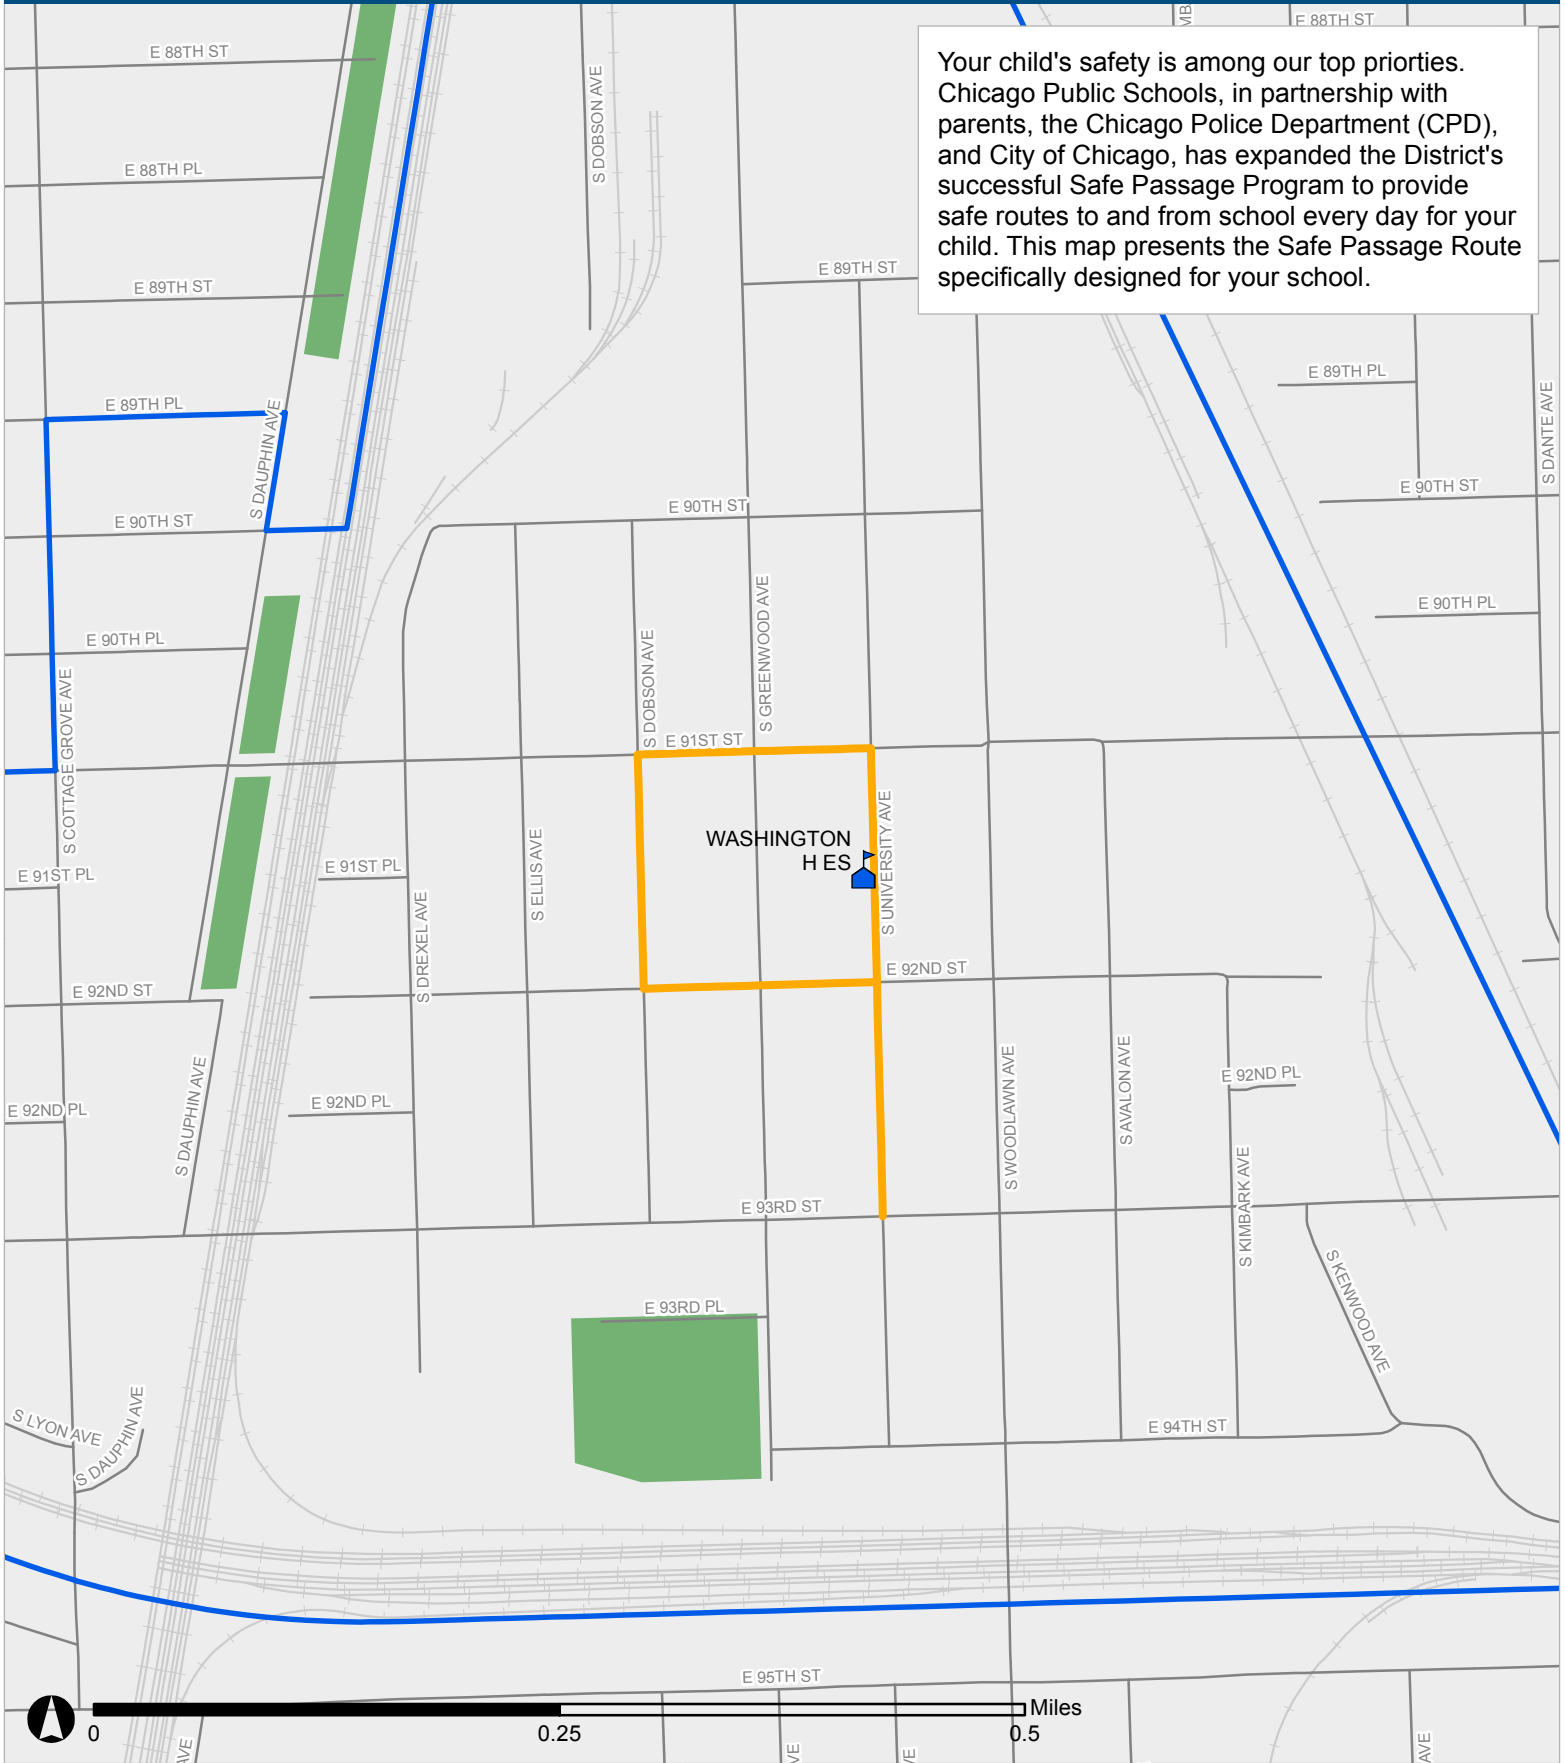

SAFE PASSAGE ROUTE: WASHINGTON, H

Your child's safety is among our top priorities. Chicago Public Schools, in partnership with parents, the Chicago Police Department (CPD), and City of Chicago, has expanded the District's successful Safe Passage Program to provide safe routes to and from school every day for your child. This map presents the Safe Passage Route specifically designed for your school.

 Safe Passage Route
 School Location

 Attendance Boundary
 Park

Updated 22 Aug 2017