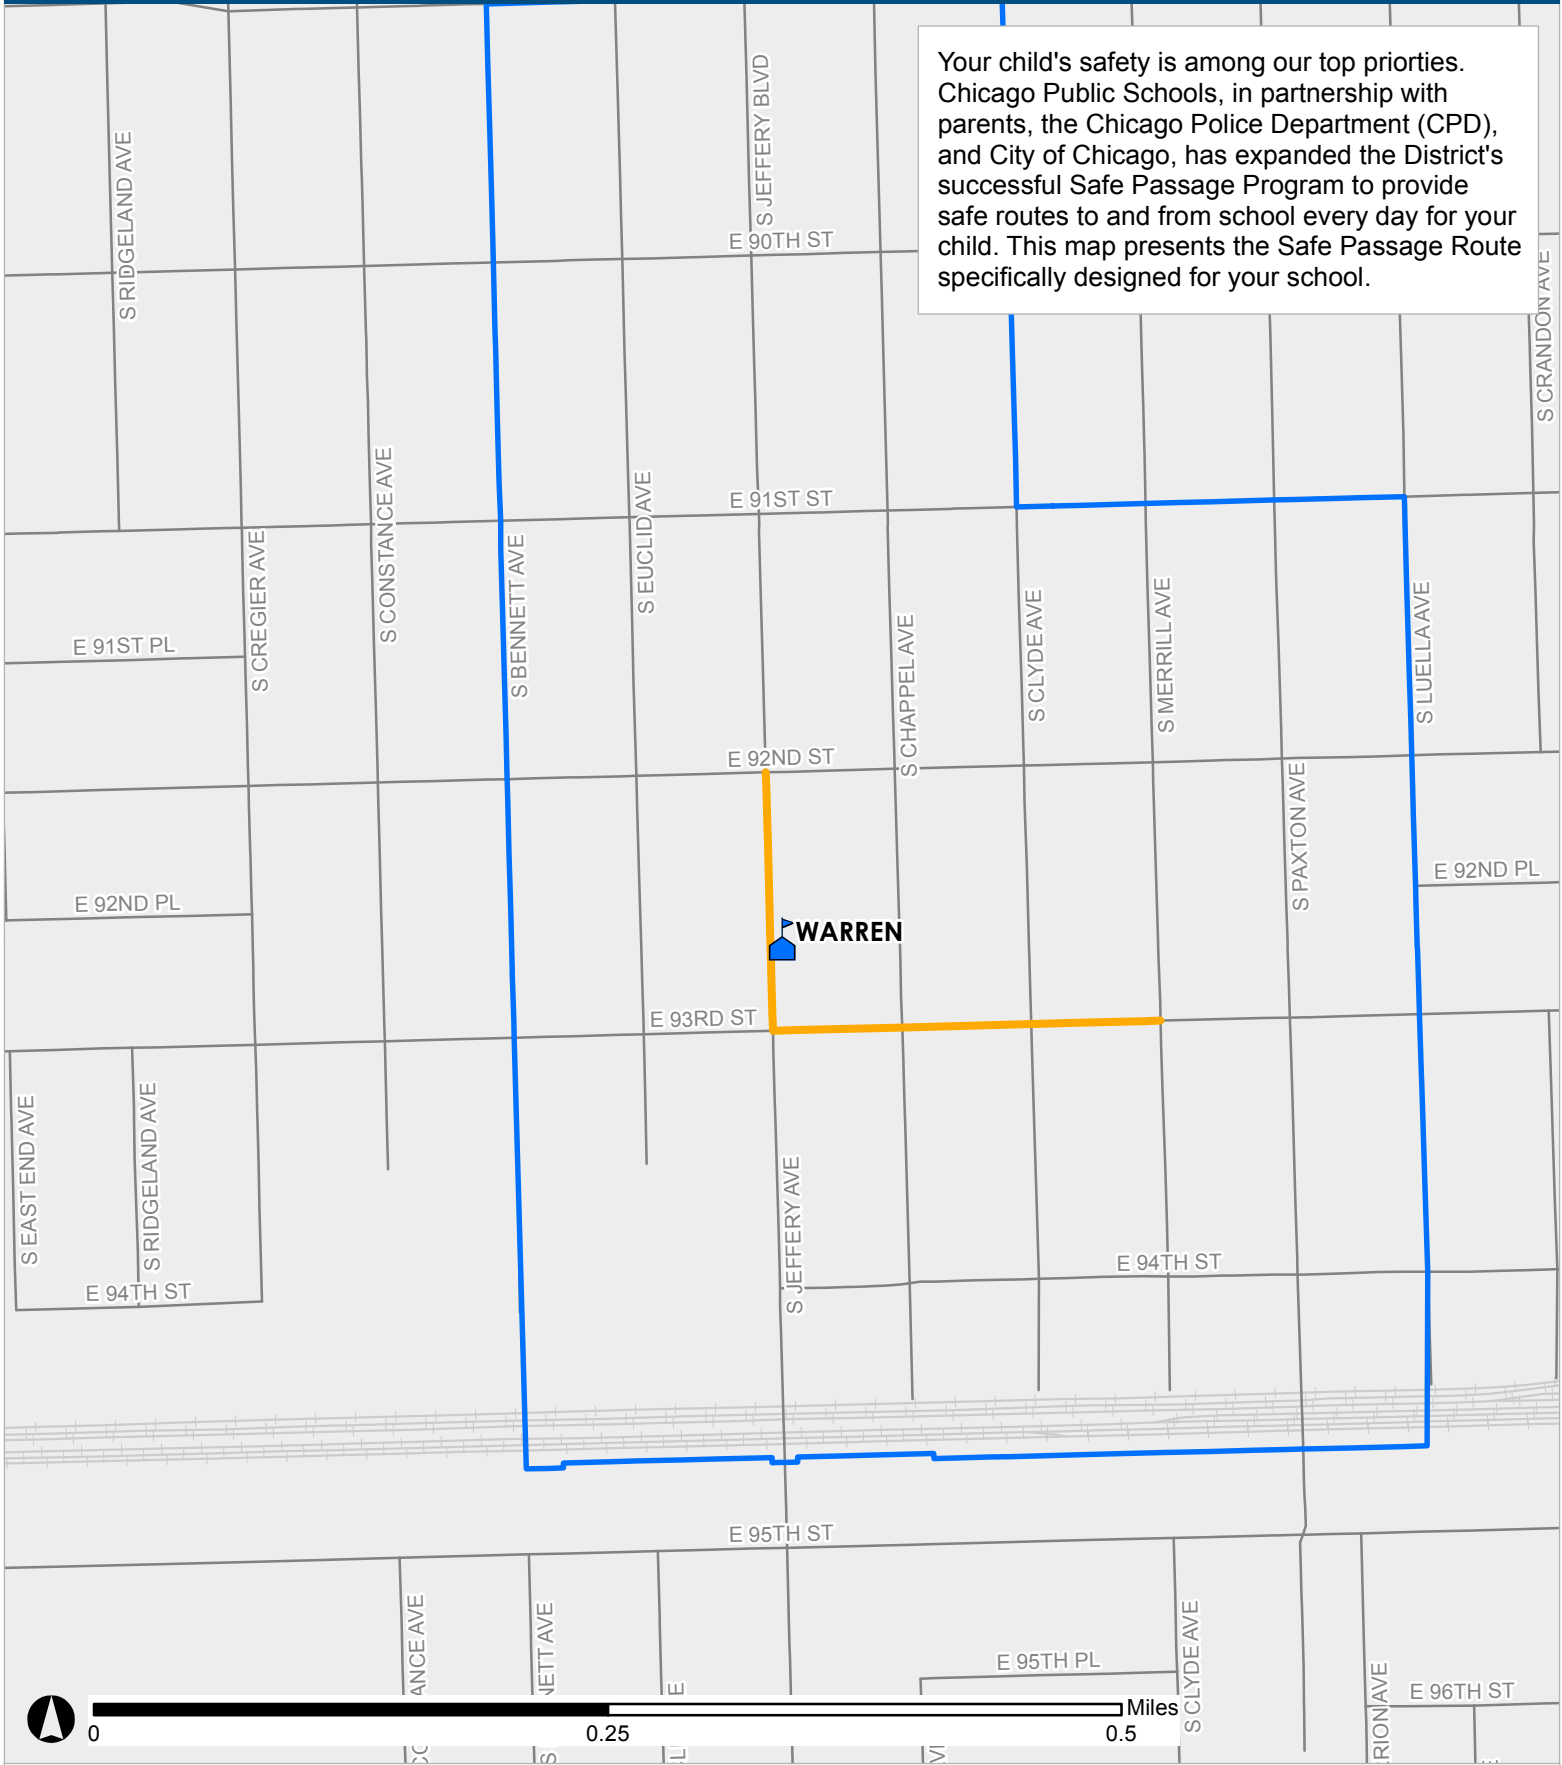

# SAFE PASSAGE ROUTE: WARREN

Your child's safety is among our top priorities. Chicago Public Schools, in partnership with parents, the Chicago Police Department (CPD), and City of Chicago, has expanded the District's successful Safe Passage Program to provide safe routes to and from school every day for your child. This map presents the Safe Passage Route specifically designed for your school.

 Safe Passage Route  
 School Location

 Attendance Boundary  
 Park

Updated 22 Jan 2018