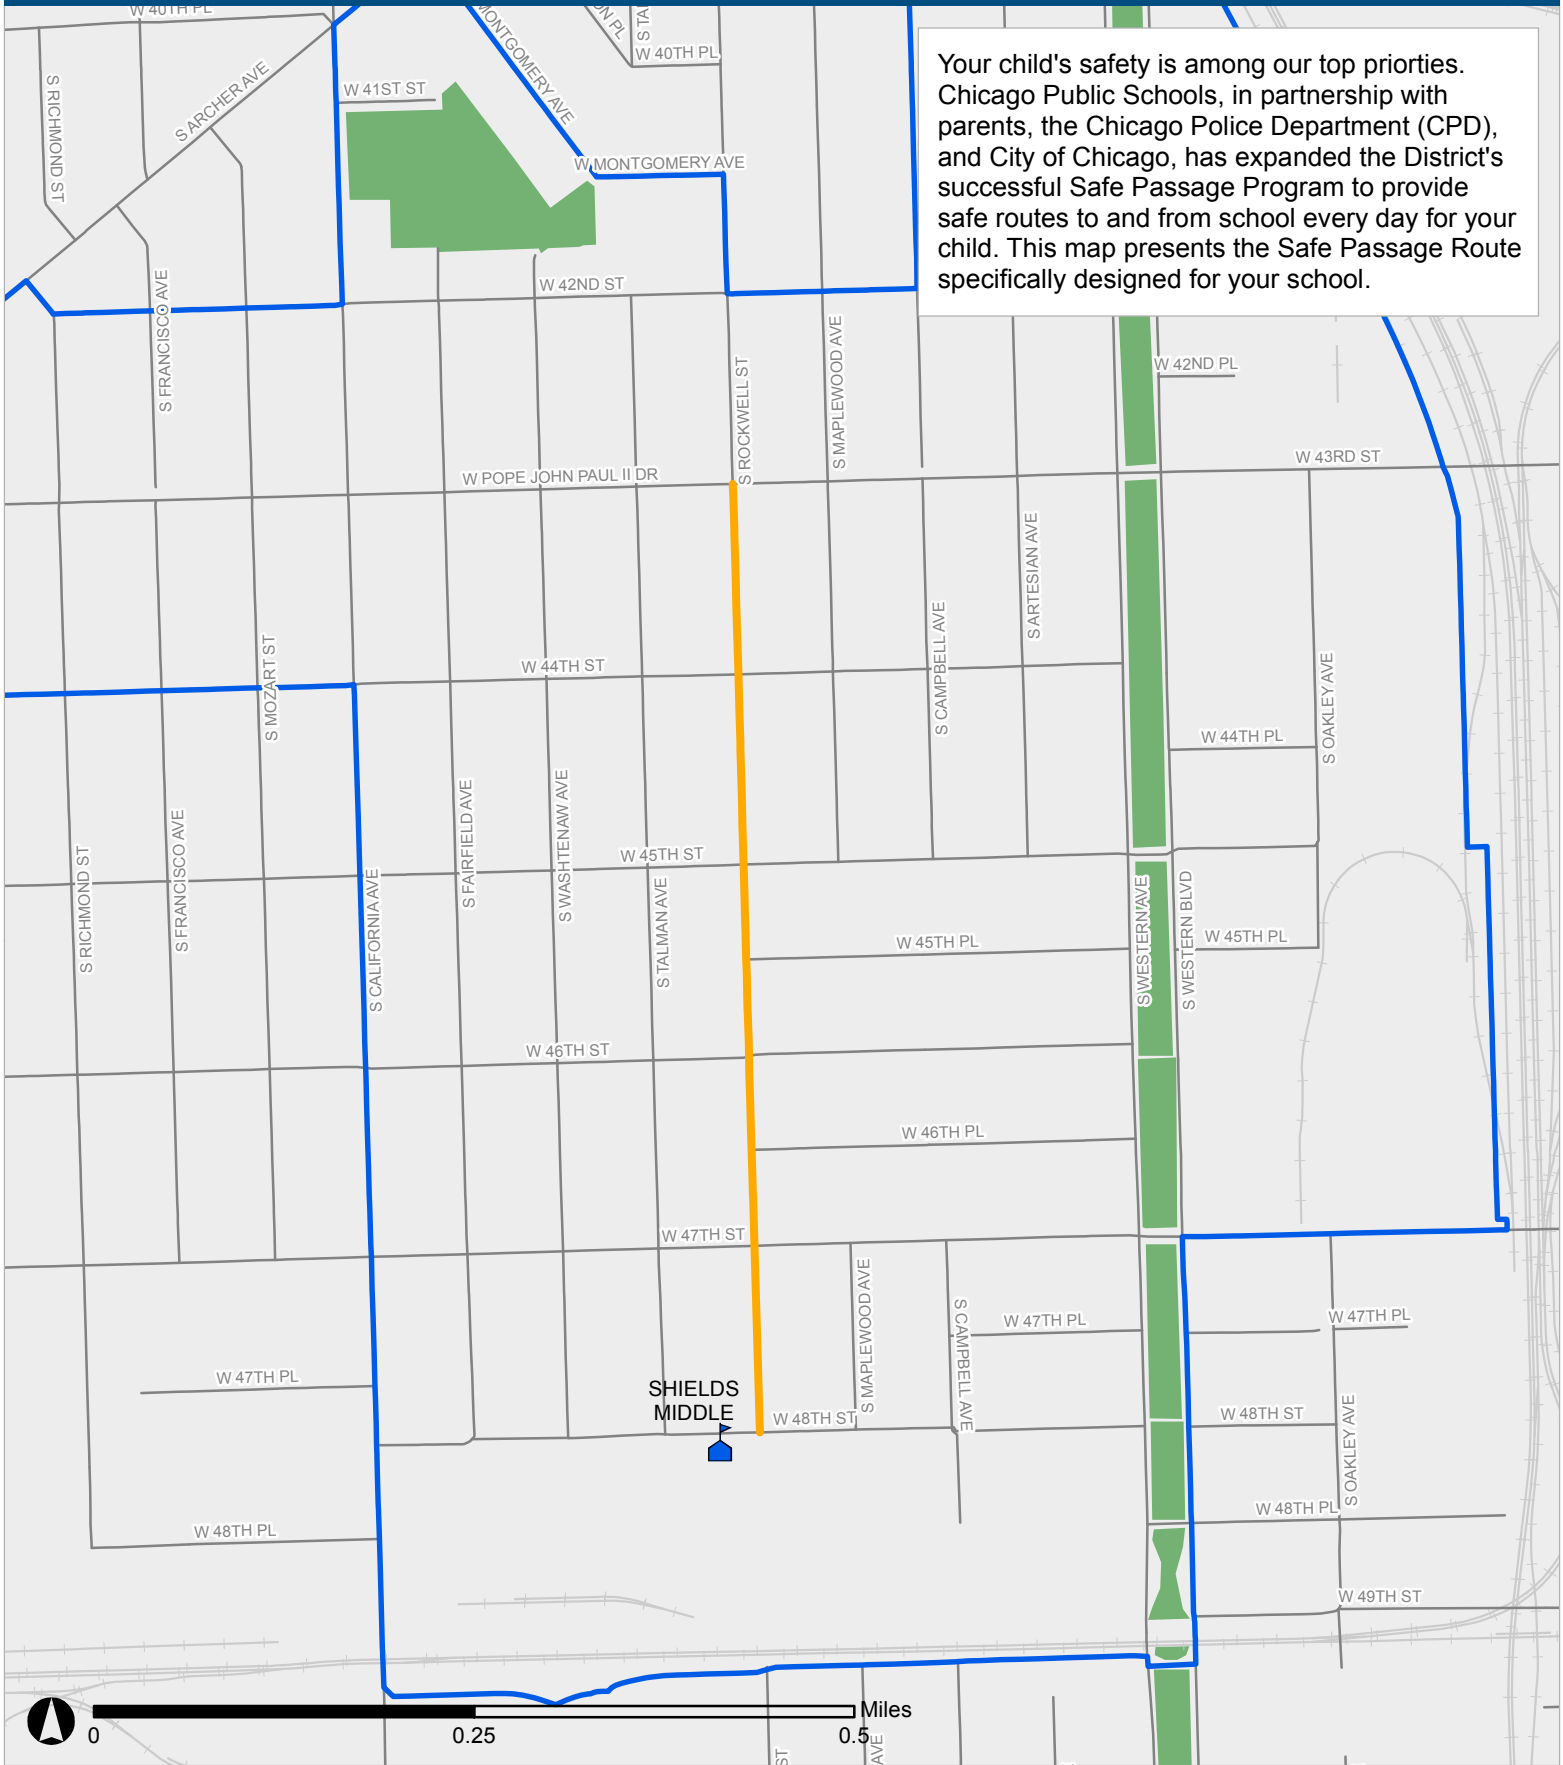

SAFE PASSAGE ROUTE: SHIELDS MIDDLE

Your child's safety is among our top priorities. Chicago Public Schools, in partnership with parents, the Chicago Police Department (CPD), and City of Chicago, has expanded the District's successful Safe Passage Program to provide safe routes to and from school every day for your child. This map presents the Safe Passage Route specifically designed for your school.

 Safe Passage Route
 School Location

 Attendance Boundary
 Park

Updated 22 Aug 2017