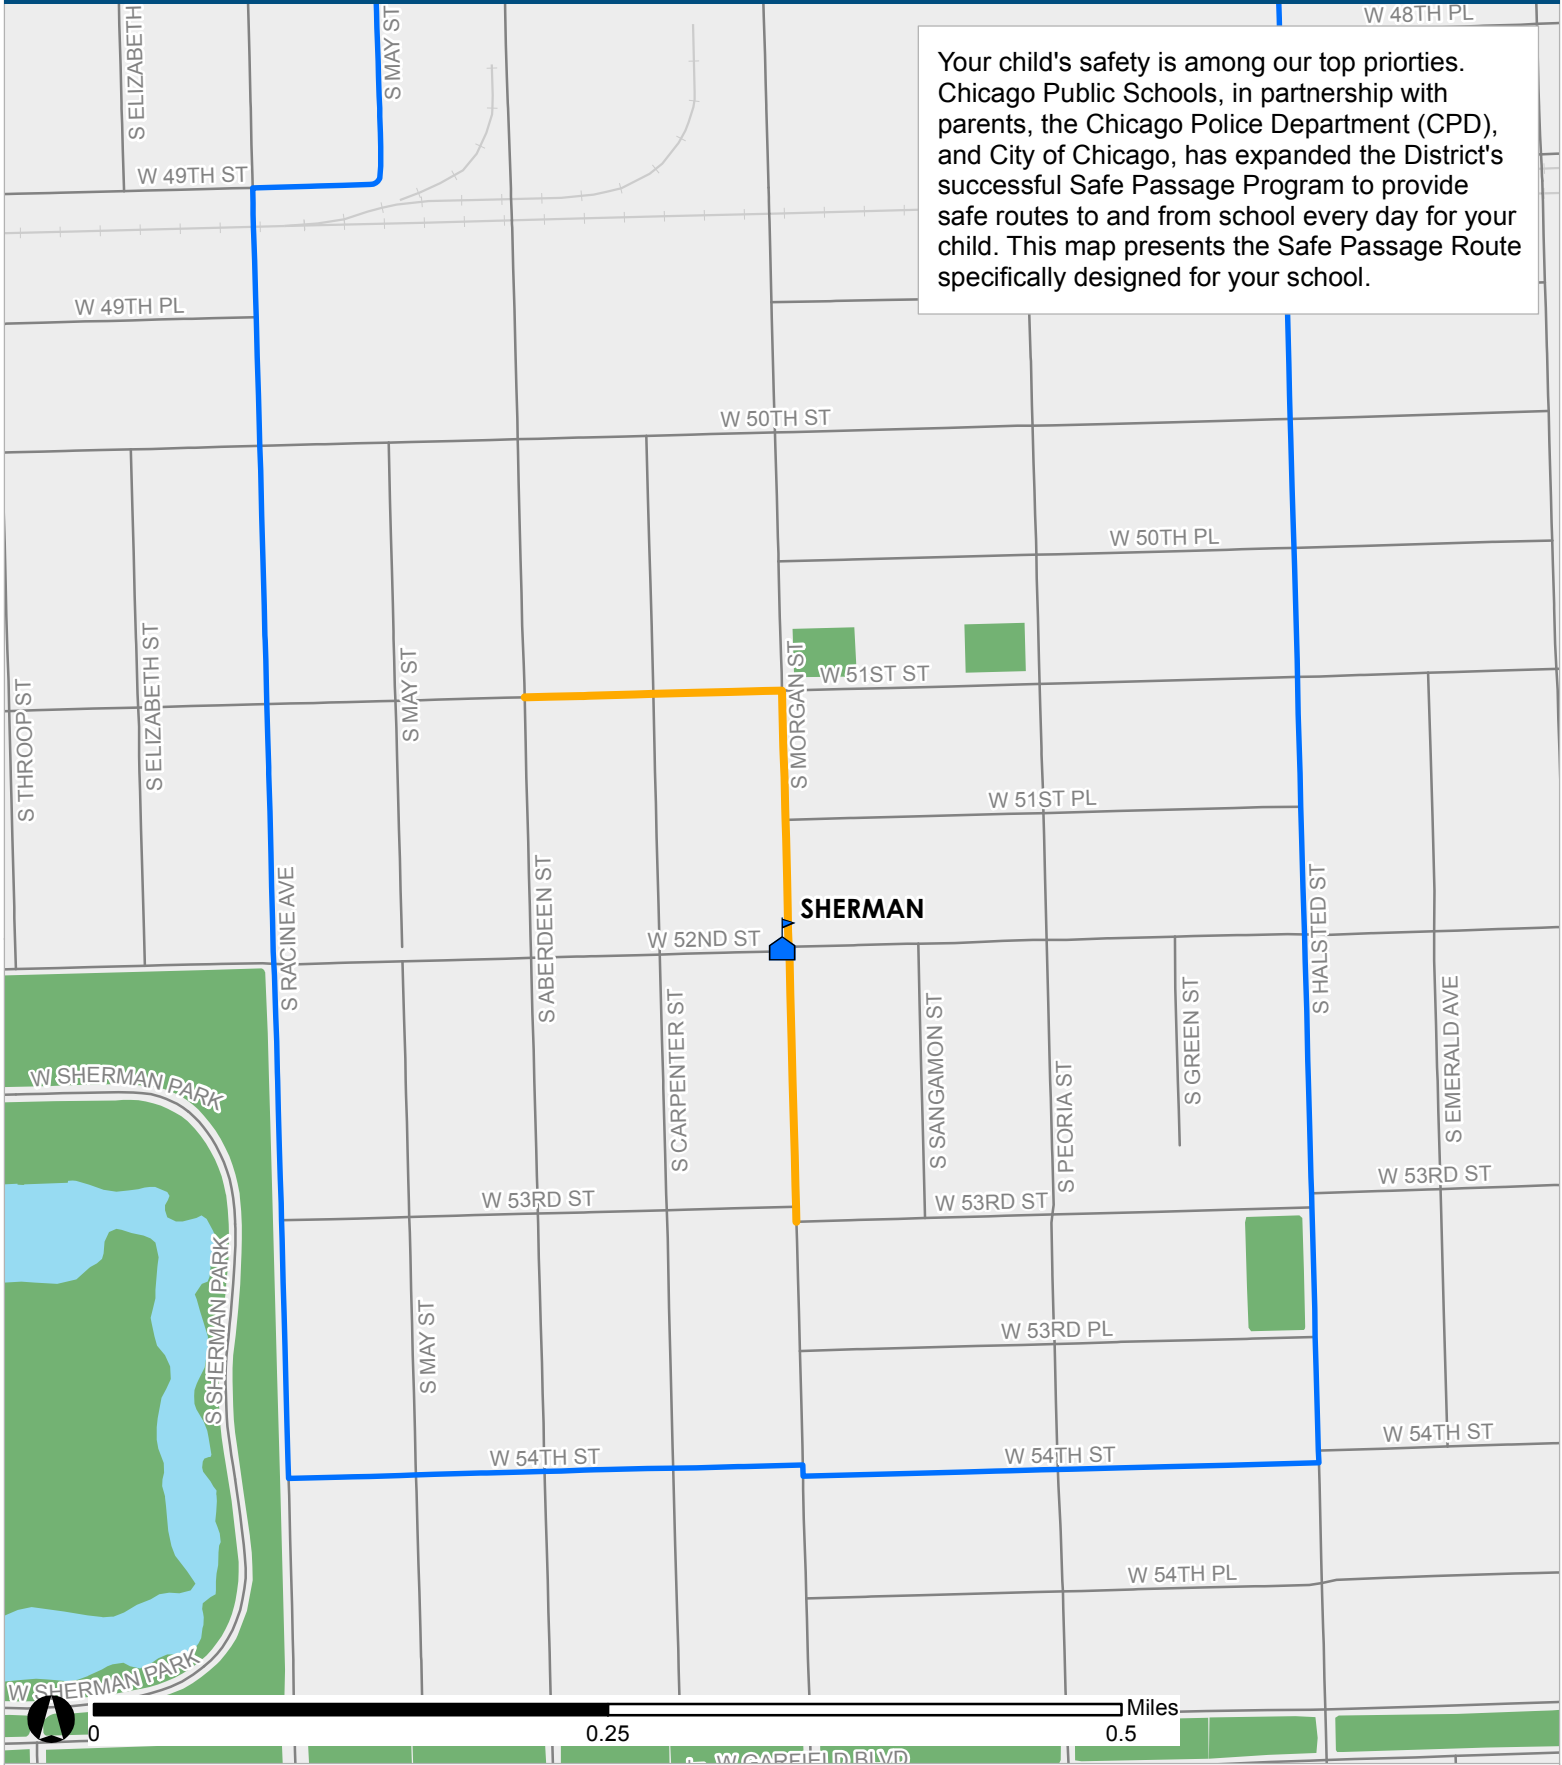

SAFE PASSAGE ROUTE: SHERMAN

Your child's safety is among our top priorities. Chicago Public Schools, in partnership with parents, the Chicago Police Department (CPD), and City of Chicago, has expanded the District's successful Safe Passage Program to provide safe routes to and from school every day for your child. This map presents the Safe Passage Route specifically designed for your school.

 Safe Passage Route
 School Location

 Attendance Boundary
 Park

Updated 22 Jan 2018