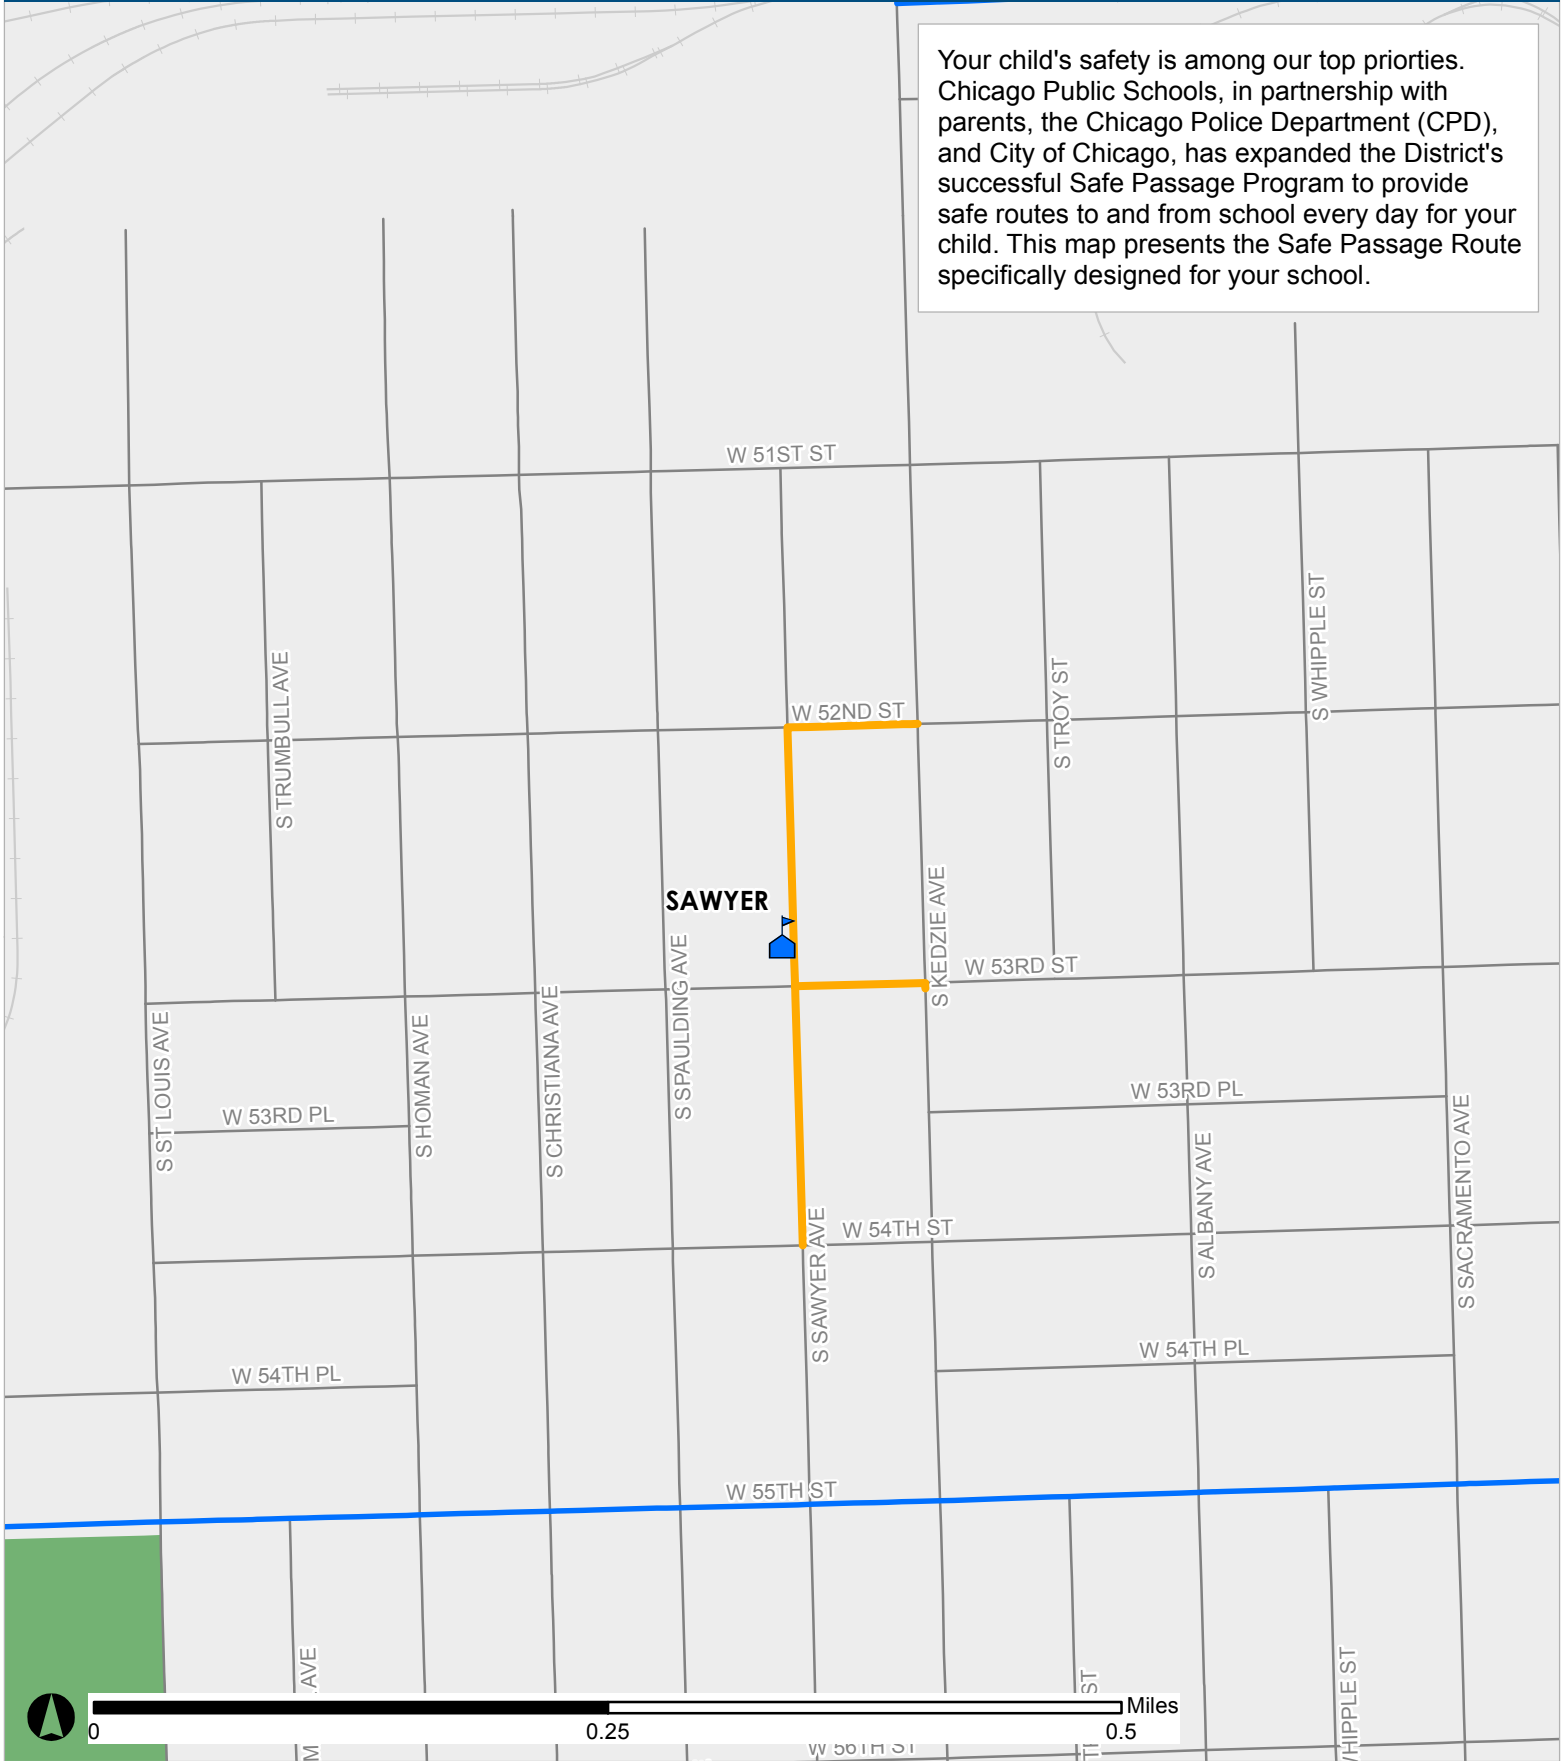

SAFE PASSAGE ROUTE: SAWYER

Your child's safety is among our top priorities. Chicago Public Schools, in partnership with parents, the Chicago Police Department (CPD), and City of Chicago, has expanded the District's successful Safe Passage Program to provide safe routes to and from school every day for your child. This map presents the Safe Passage Route specifically designed for your school.

 Safe Passage Route
 School Location

 Attendance Boundary
 Park

Updated 22 Jan 2018