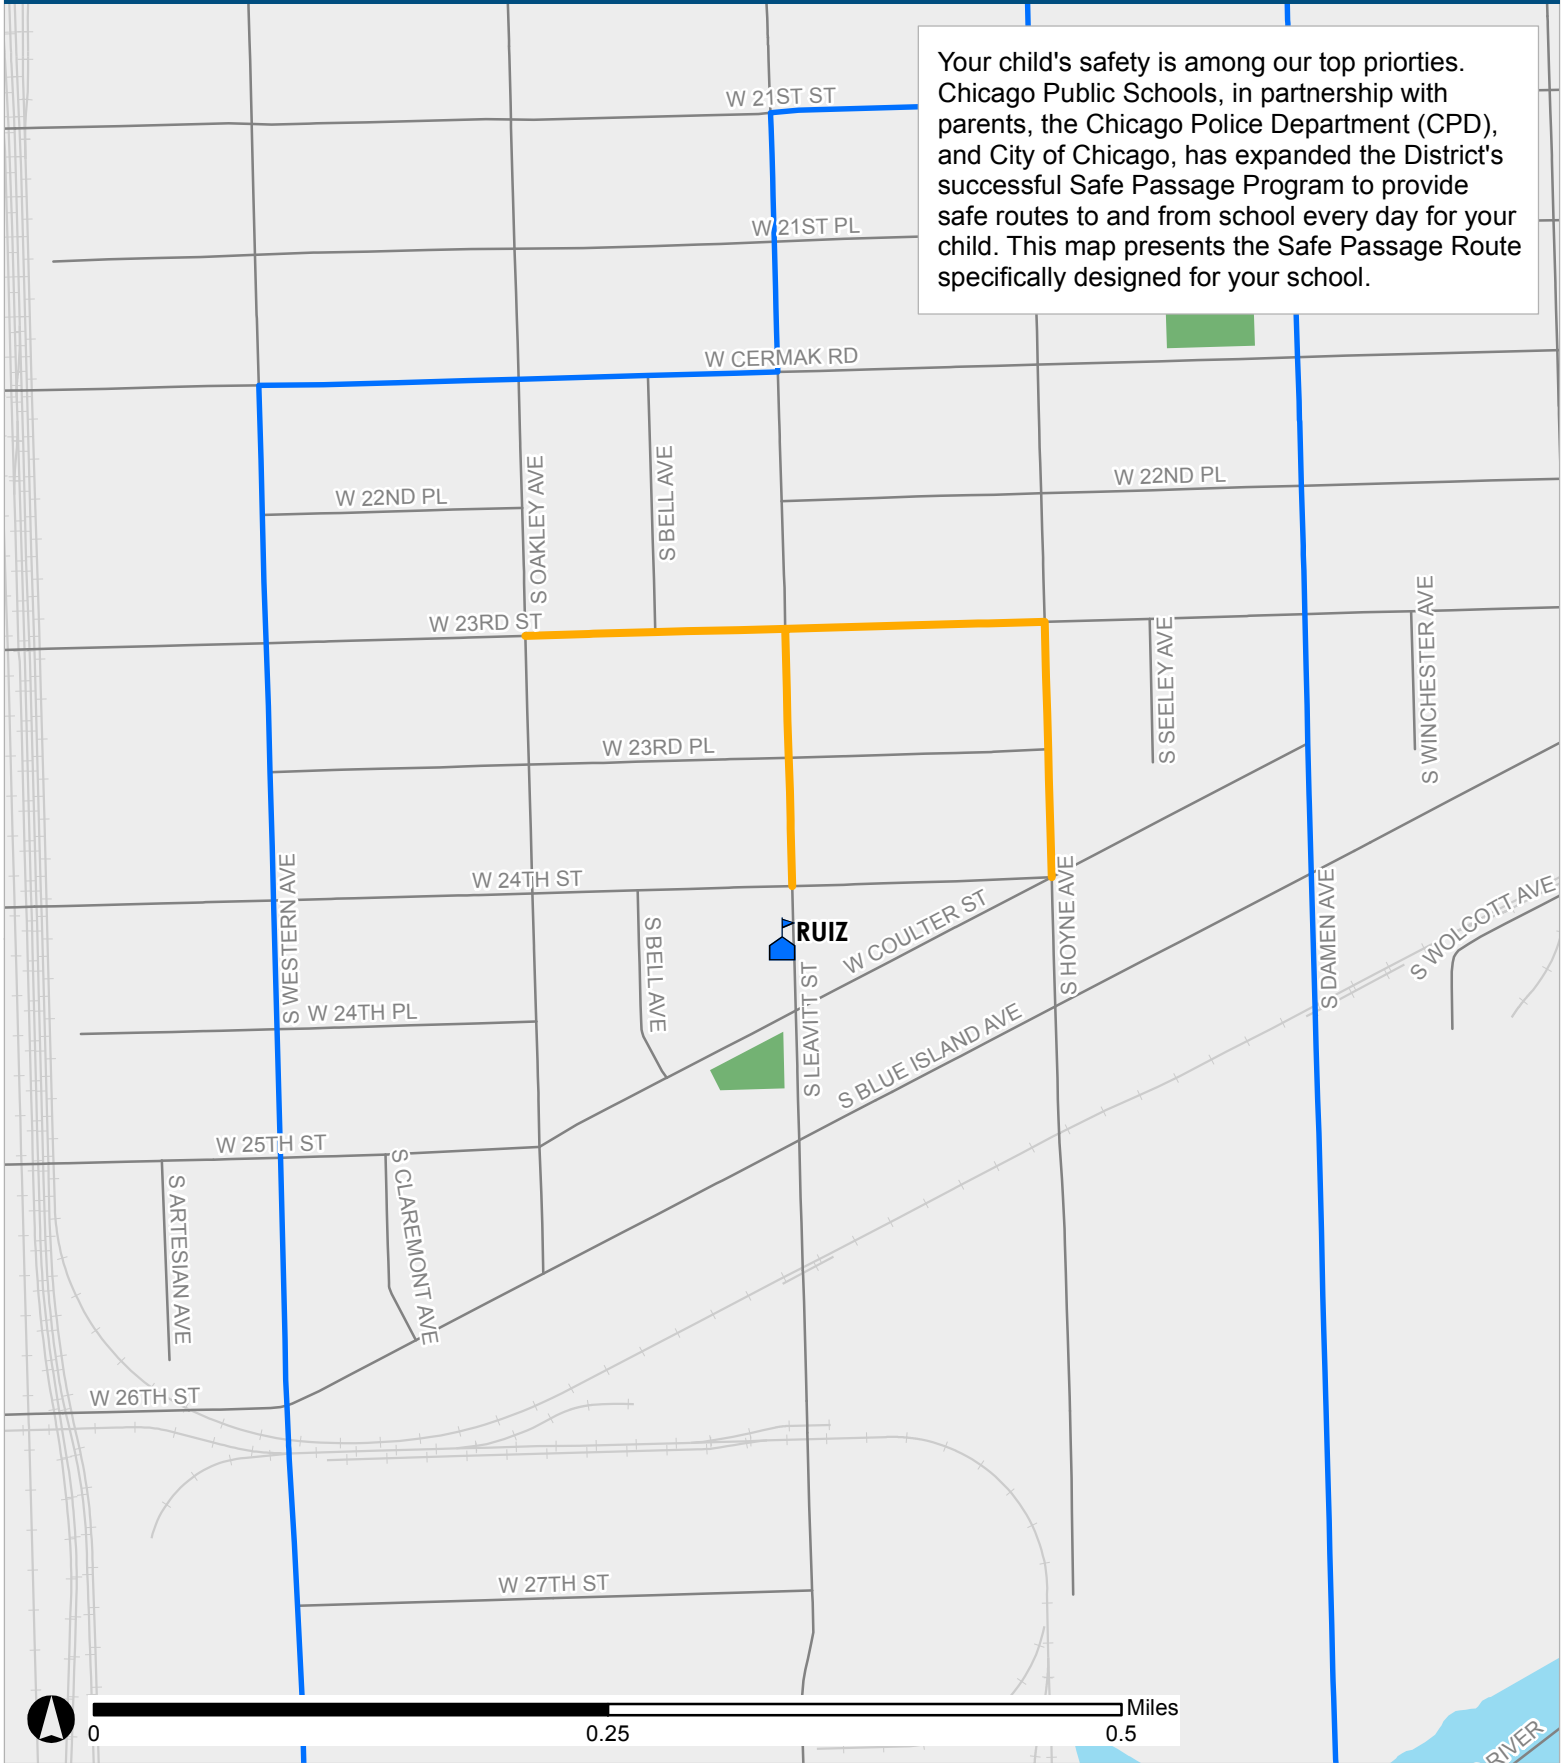

# SAFE PASSAGE ROUTE: RUIZ

Your child's safety is among our top priorities. Chicago Public Schools, in partnership with parents, the Chicago Police Department (CPD), and City of Chicago, has expanded the District's successful Safe Passage Program to provide safe routes to and from school every day for your child. This map presents the Safe Passage Route specifically designed for your school.

 Safe Passage Route  
 School Location

 Attendance Boundary  
 Park

Updated 22 Jan 2018