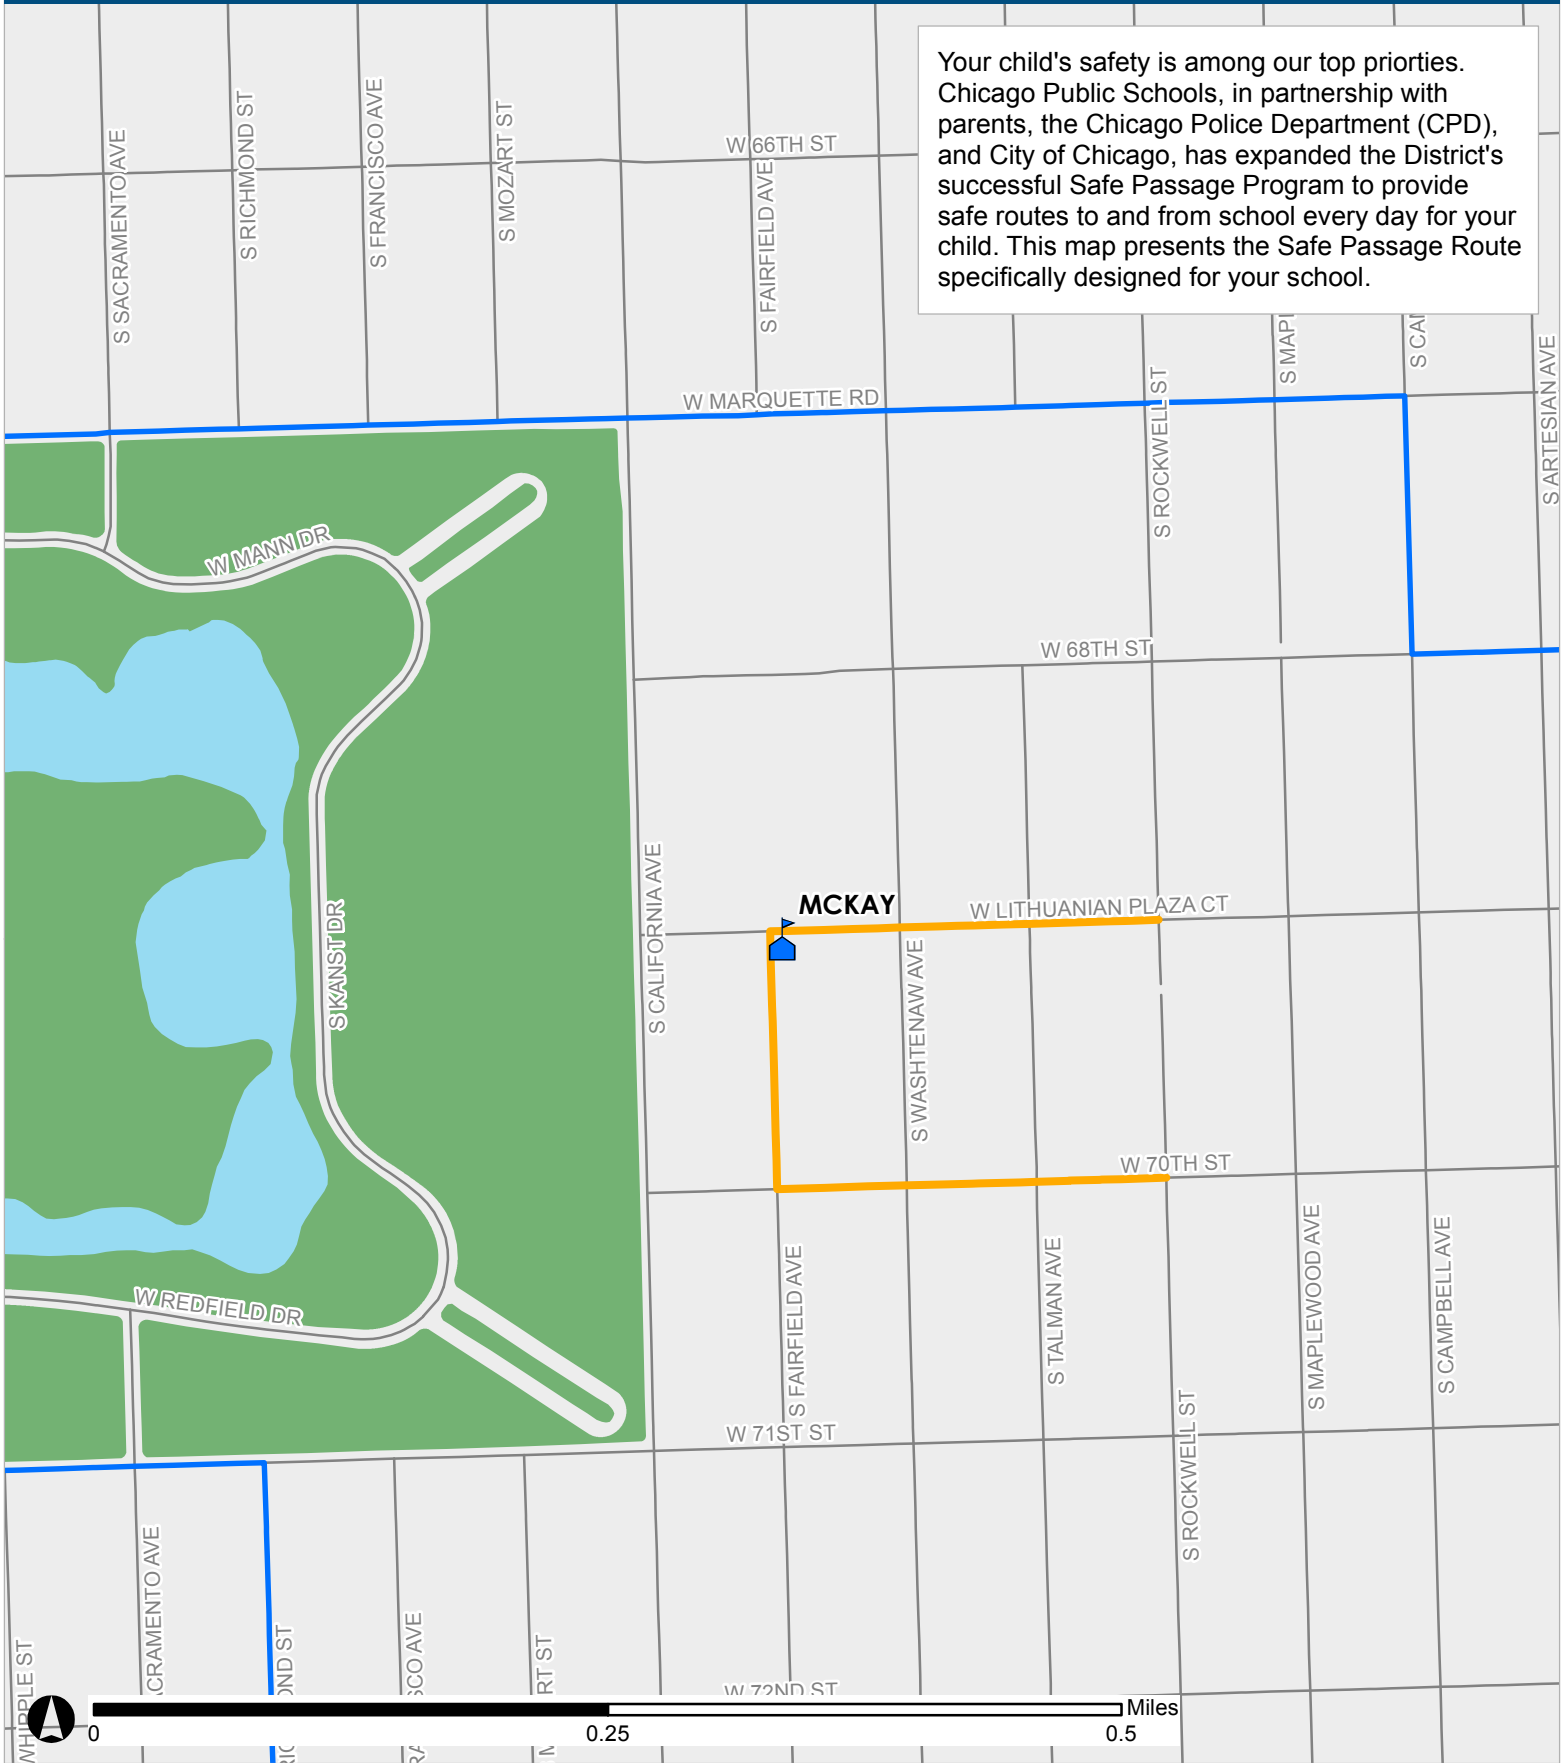

# SAFE PASSAGE ROUTE: MCKAY

Your child's safety is among our top priorities. Chicago Public Schools, in partnership with parents, the Chicago Police Department (CPD), and City of Chicago, has expanded the District's successful Safe Passage Program to provide safe routes to and from school every day for your child. This map presents the Safe Passage Route specifically designed for your school.

- Safe Passage Route
- School Location

- Attendance Boundary
- Park

Updated 22 Jan 2018