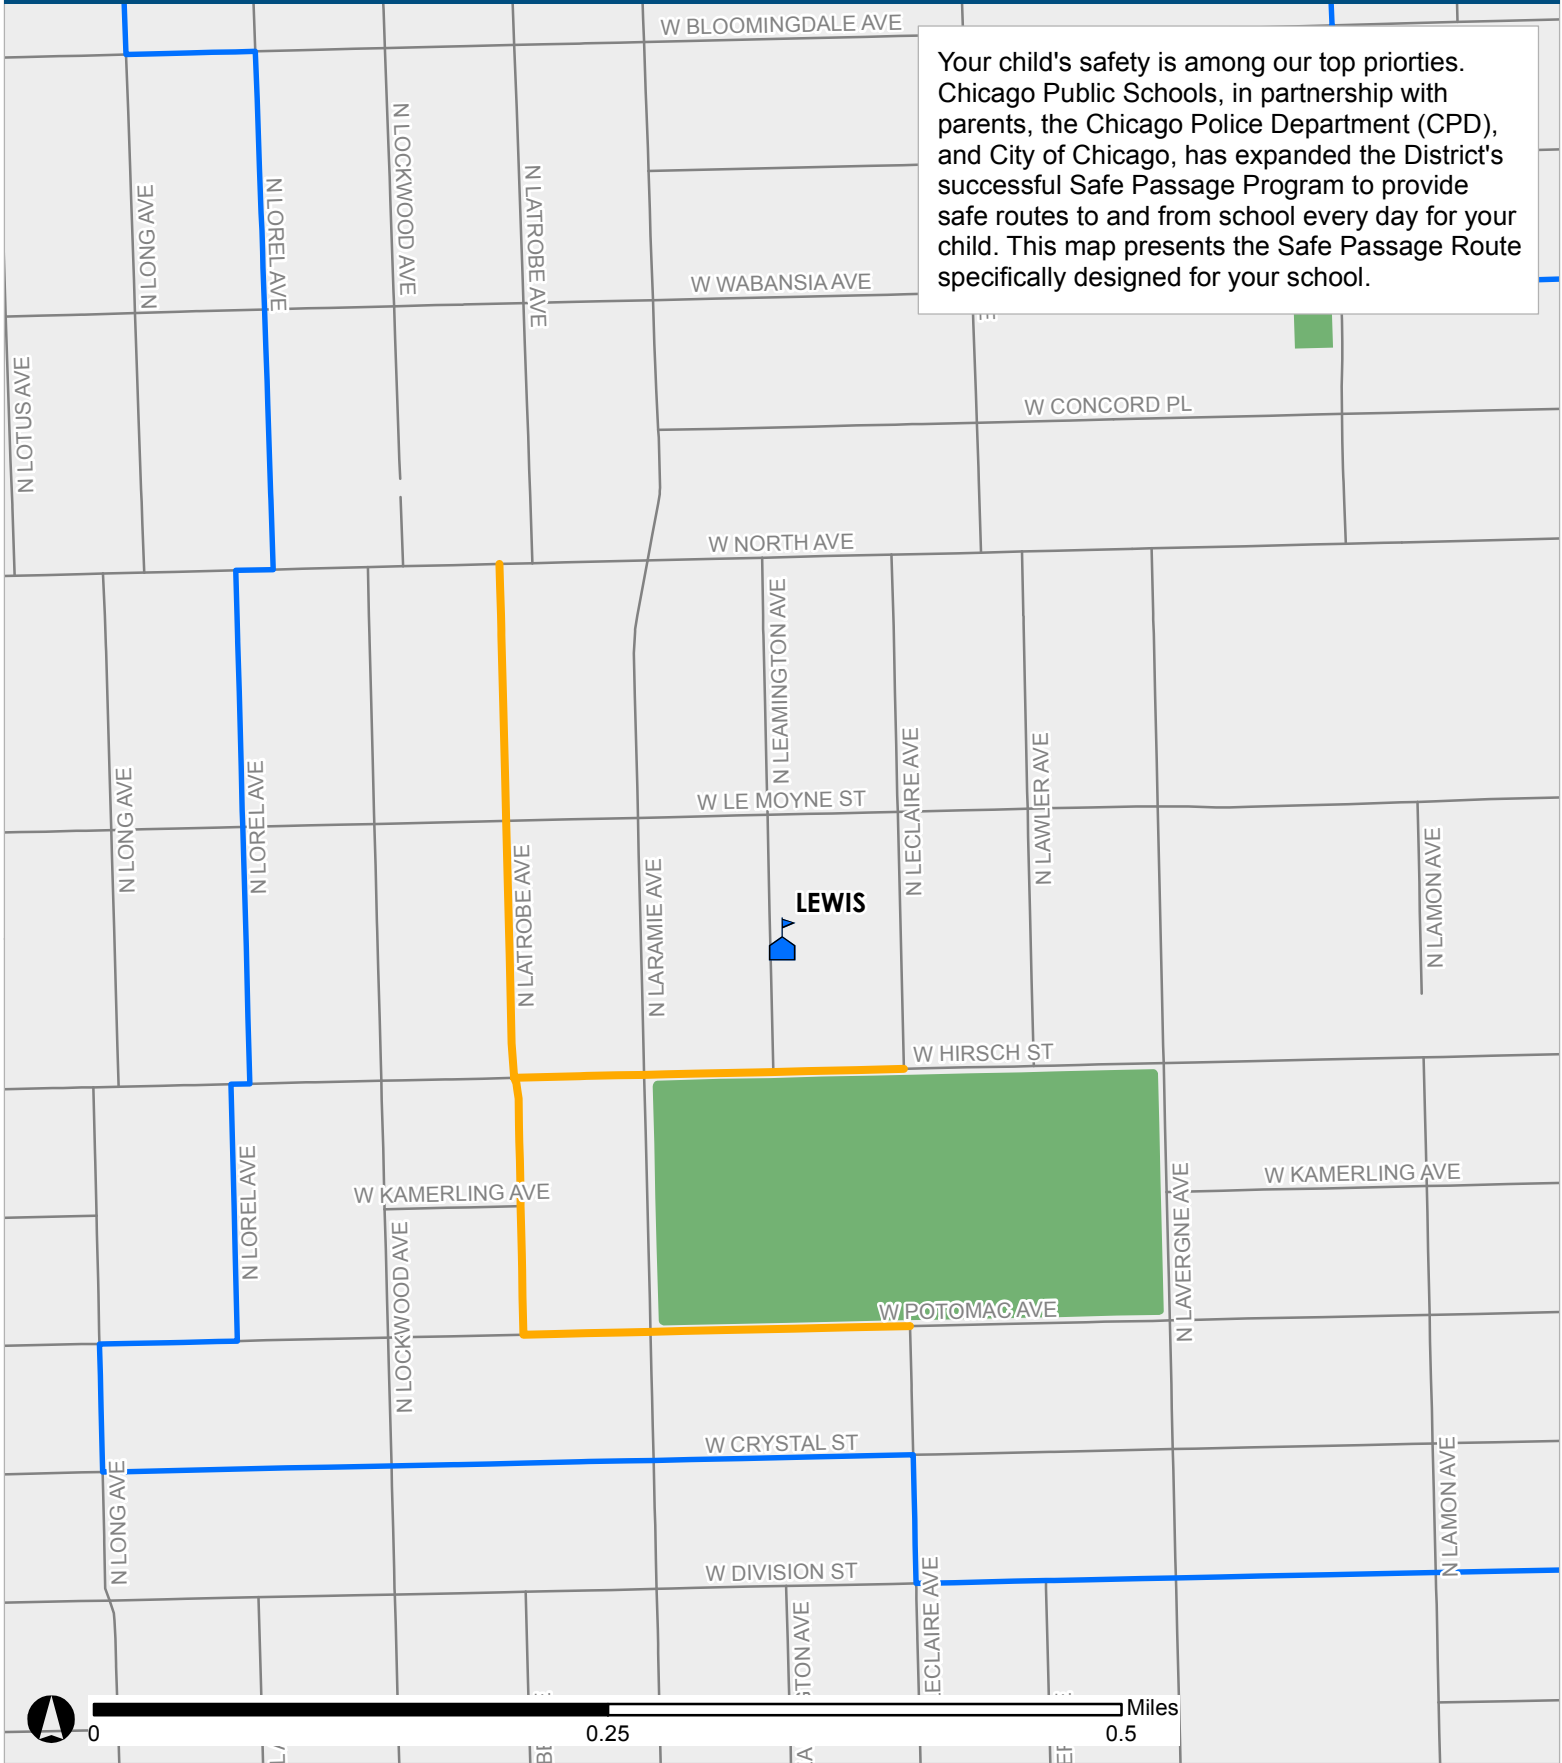

# SAFE PASSAGE ROUTE: LEWIS

Your child's safety is among our top priorities. Chicago Public Schools, in partnership with parents, the Chicago Police Department (CPD), and City of Chicago, has expanded the District's successful Safe Passage Program to provide safe routes to and from school every day for your child. This map presents the Safe Passage Route specifically designed for your school.

 Safe Passage Route  
 School Location

 Attendance Boundary  
 Park

Updated 22 Jan 2018