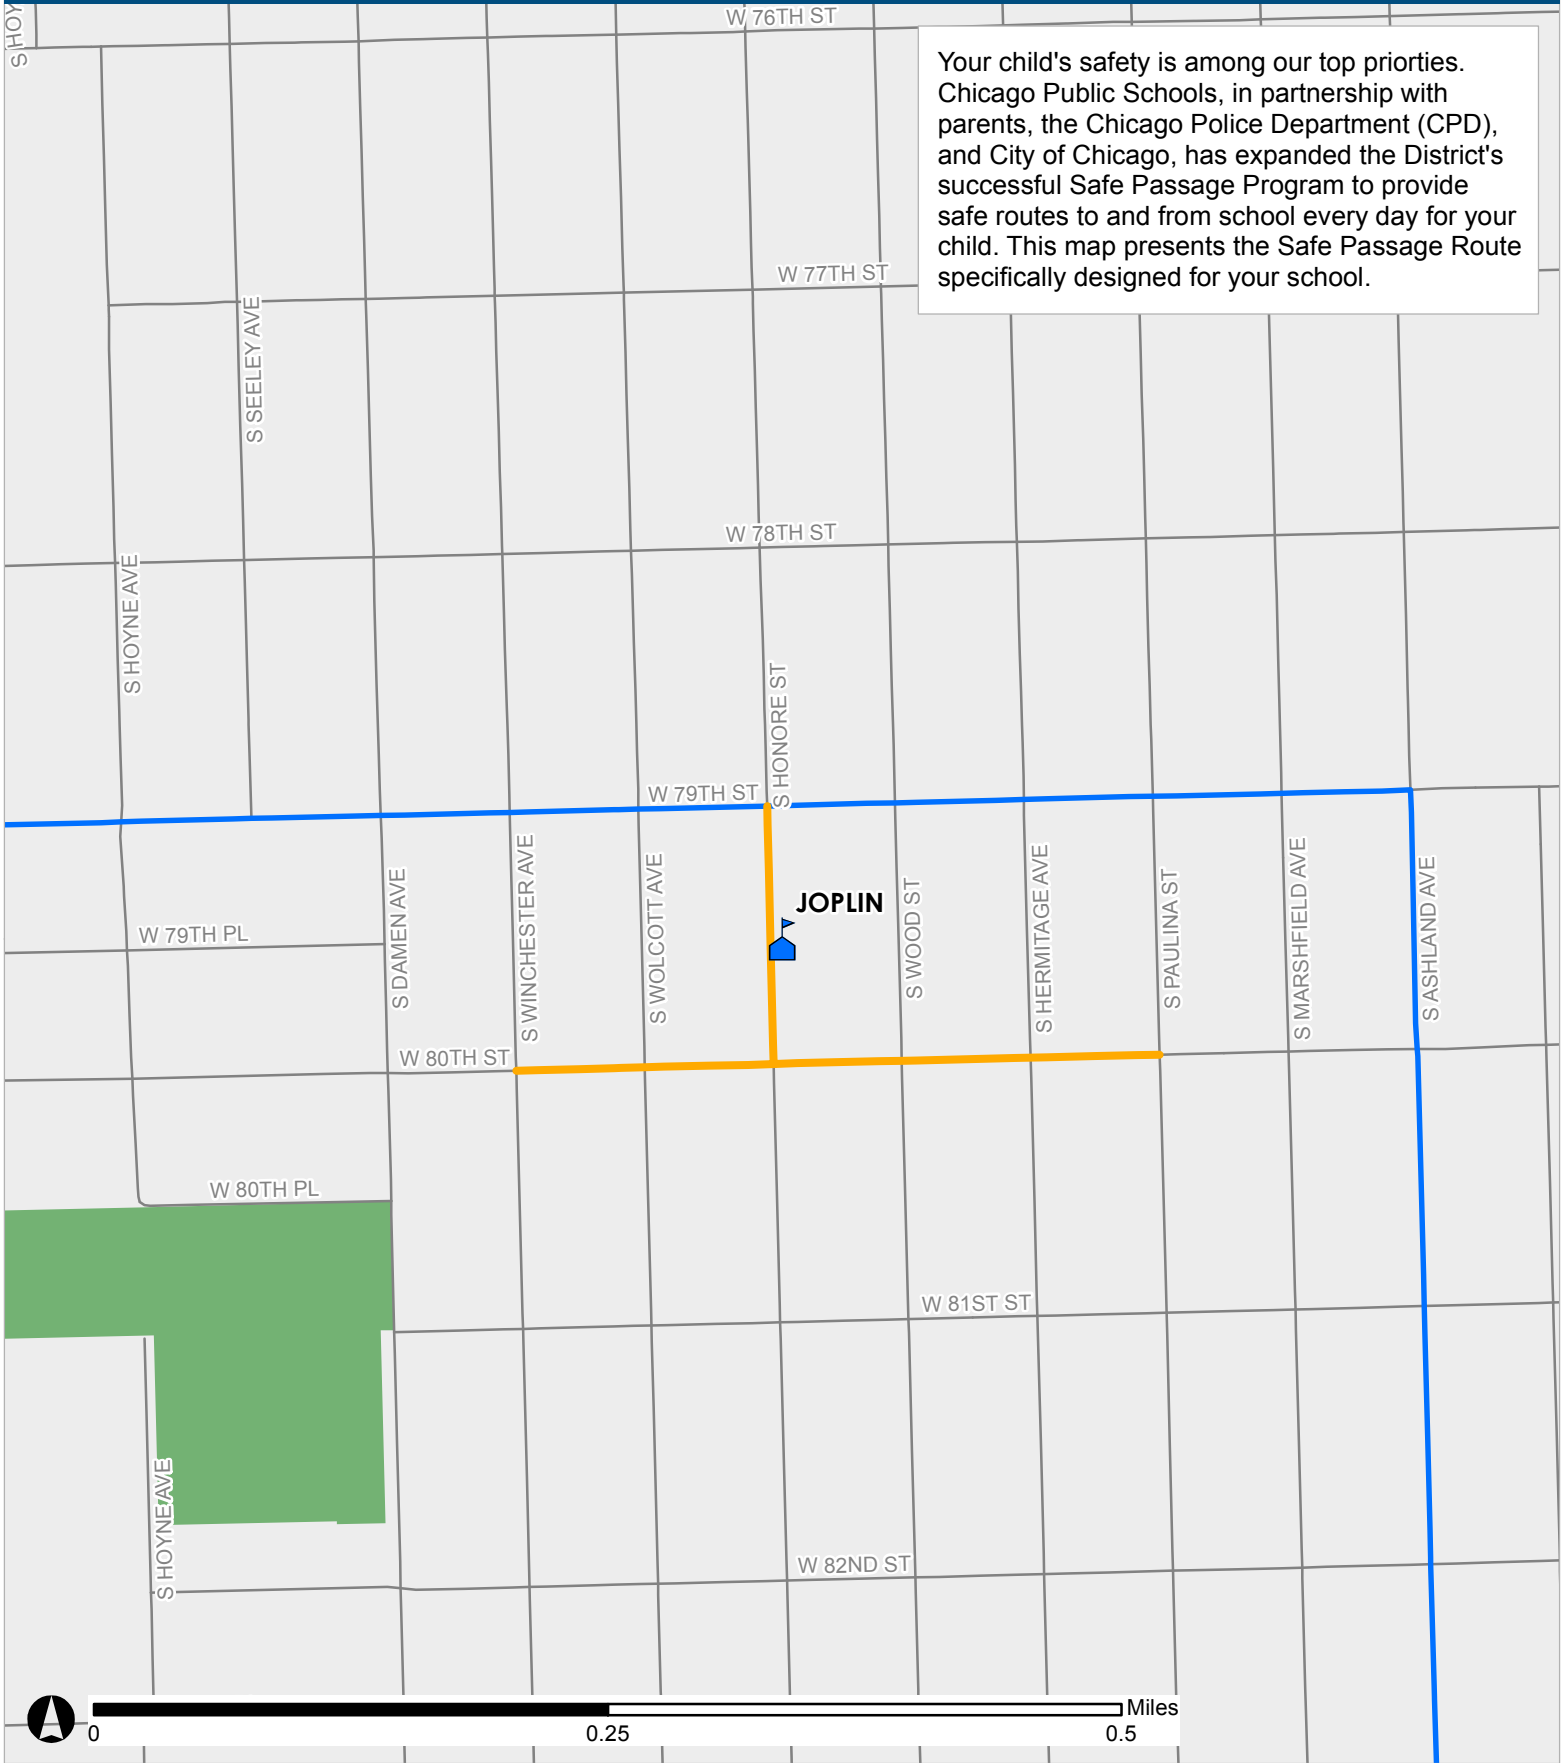

SAFE PASSAGE ROUTE: JOPLIN

Your child's safety is among our top priorities. Chicago Public Schools, in partnership with parents, the Chicago Police Department (CPD), and City of Chicago, has expanded the District's successful Safe Passage Program to provide safe routes to and from school every day for your child. This map presents the Safe Passage Route specifically designed for your school.

 Safe Passage Route
 School Location

 Attendance Boundary
 Park

Updated 22 Jan 2018