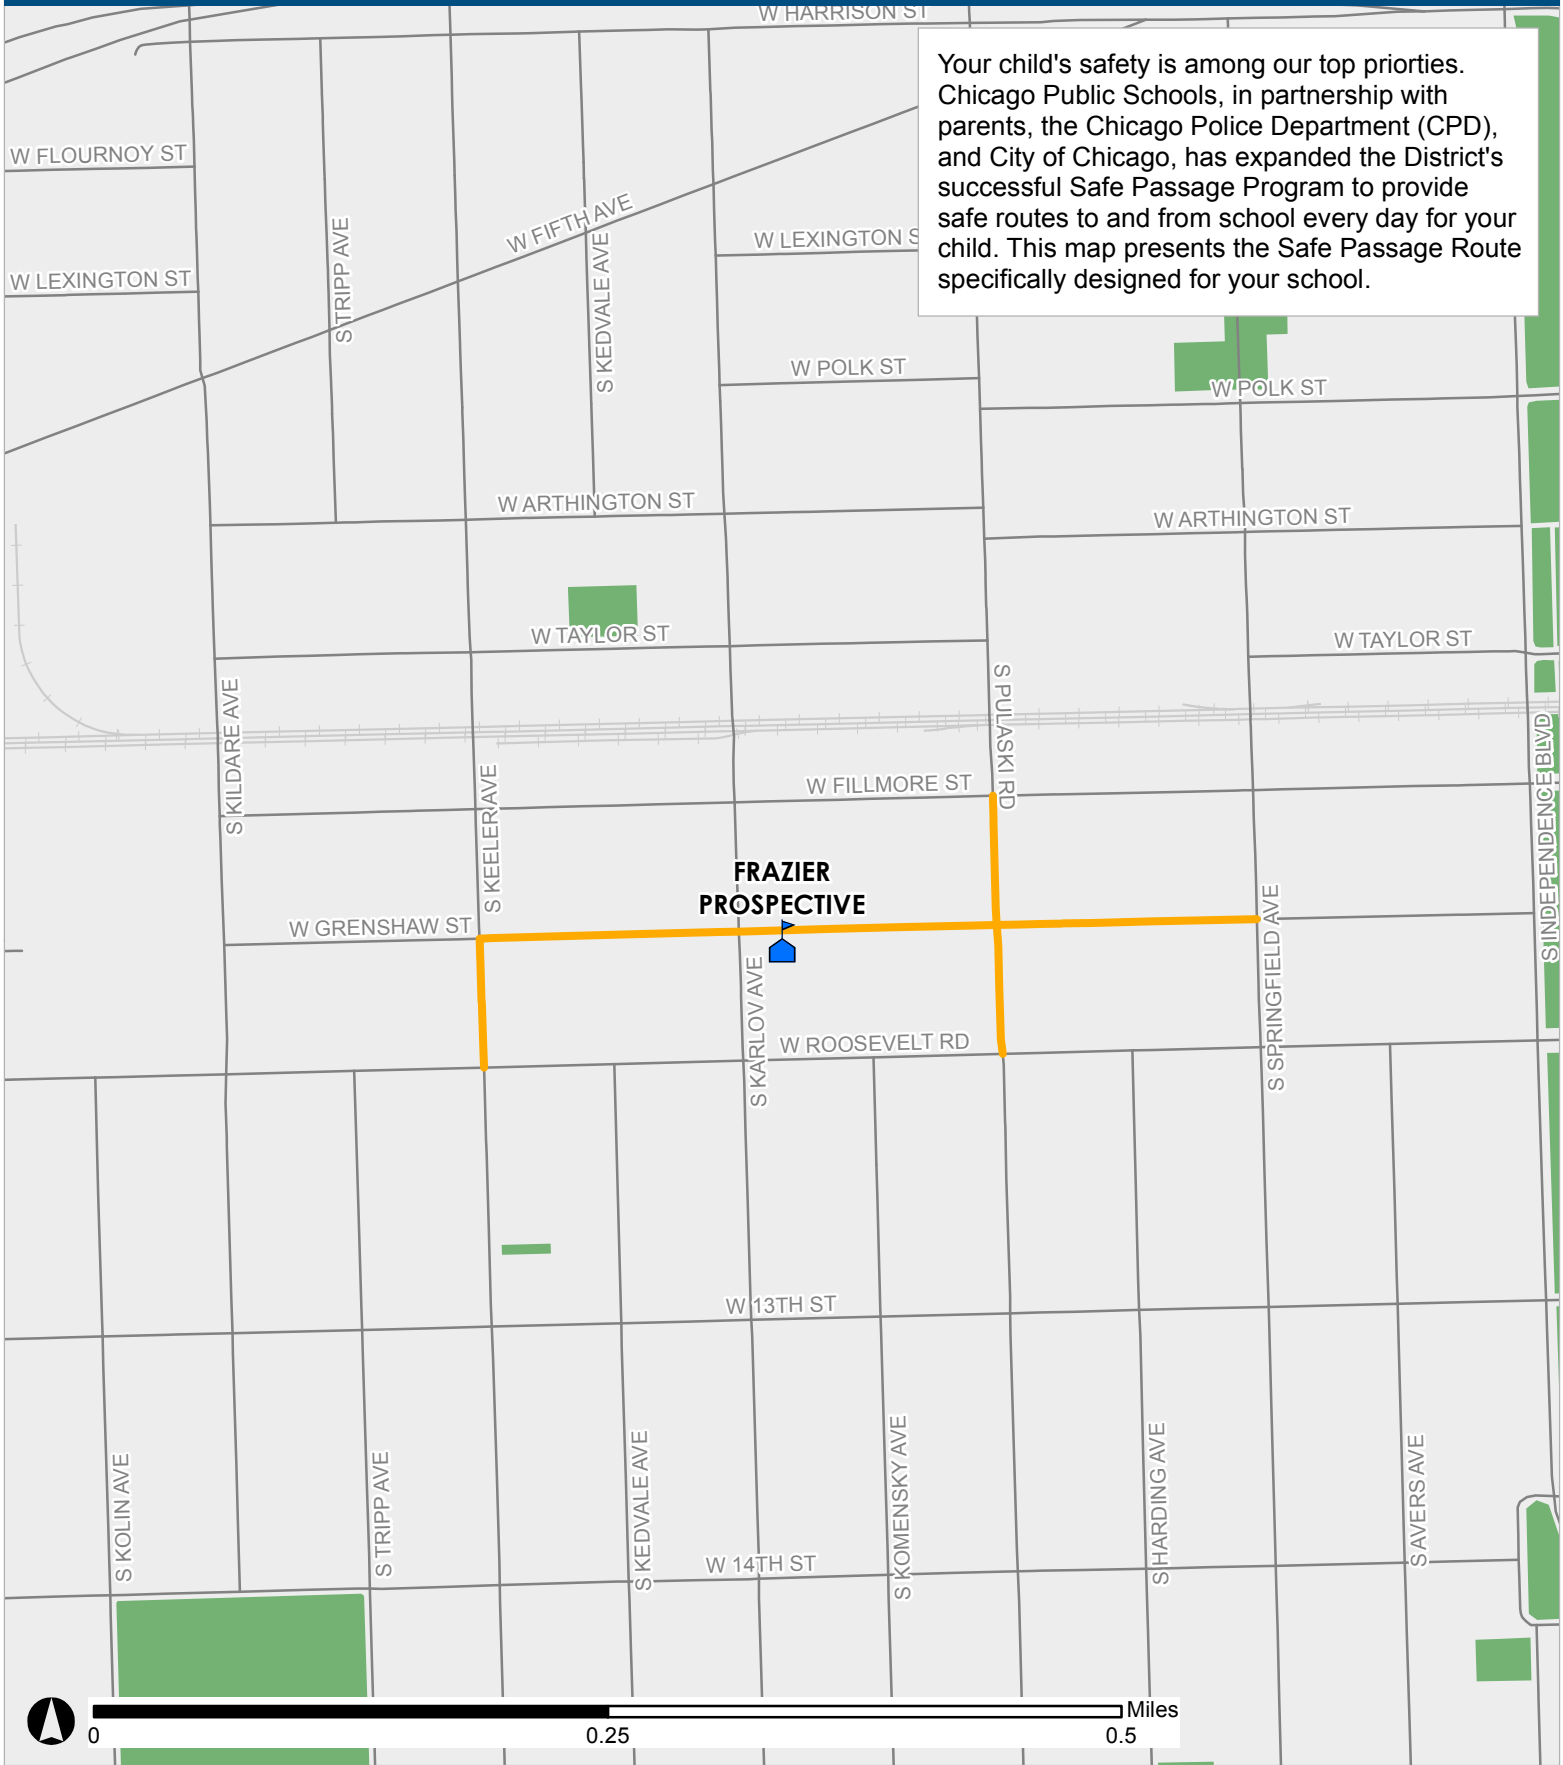

SAFE PASSAGE ROUTE: FRAZIER PROSPECTIVE

Your child's safety is among our top priorities. Chicago Public Schools, in partnership with parents, the Chicago Police Department (CPD), and City of Chicago, has expanded the District's successful Safe Passage Program to provide safe routes to and from school every day for your child. This map presents the Safe Passage Route specifically designed for your school.

 Safe Passage Route
 School Location

 Attendance Boundary
 Park

Updated 22 Jan 2018