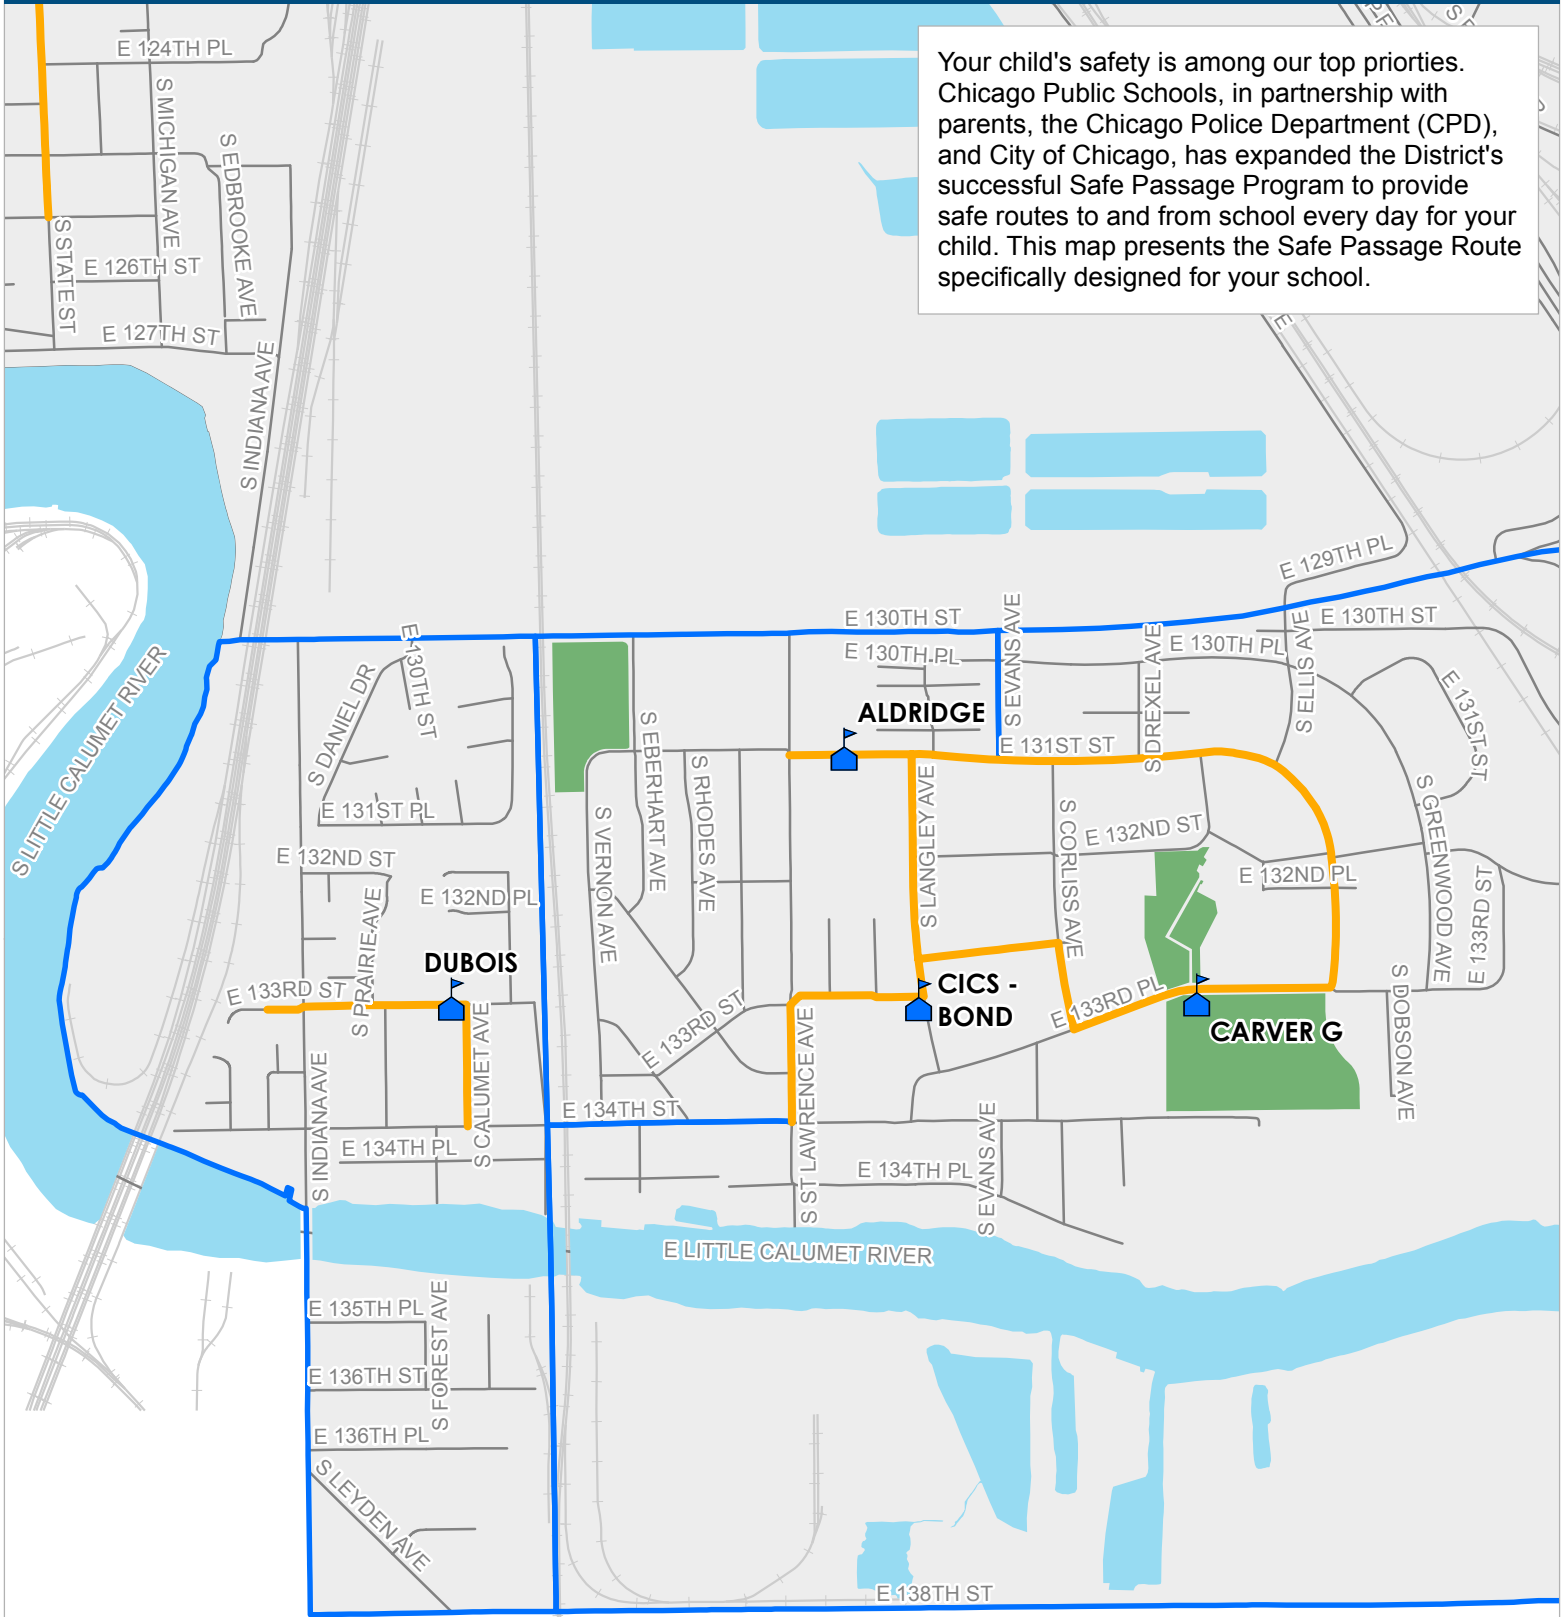

# SAFE PASSAGE ROUTE: ALDRIDGE ES / G. CARVER ES / CICS-BOND ES / DUBOIS ES

Your child's safety is among our top priorities. Chicago Public Schools, in partnership with parents, the Chicago Police Department (CPD), and City of Chicago, has expanded the District's successful Safe Passage Program to provide safe routes to and from school every day for your child. This map presents the Safe Passage Route specifically designed for your school.

- Safe Passage Route
- School Location

- Attendance Boundary
- Park

Updated 22 Jan 2018