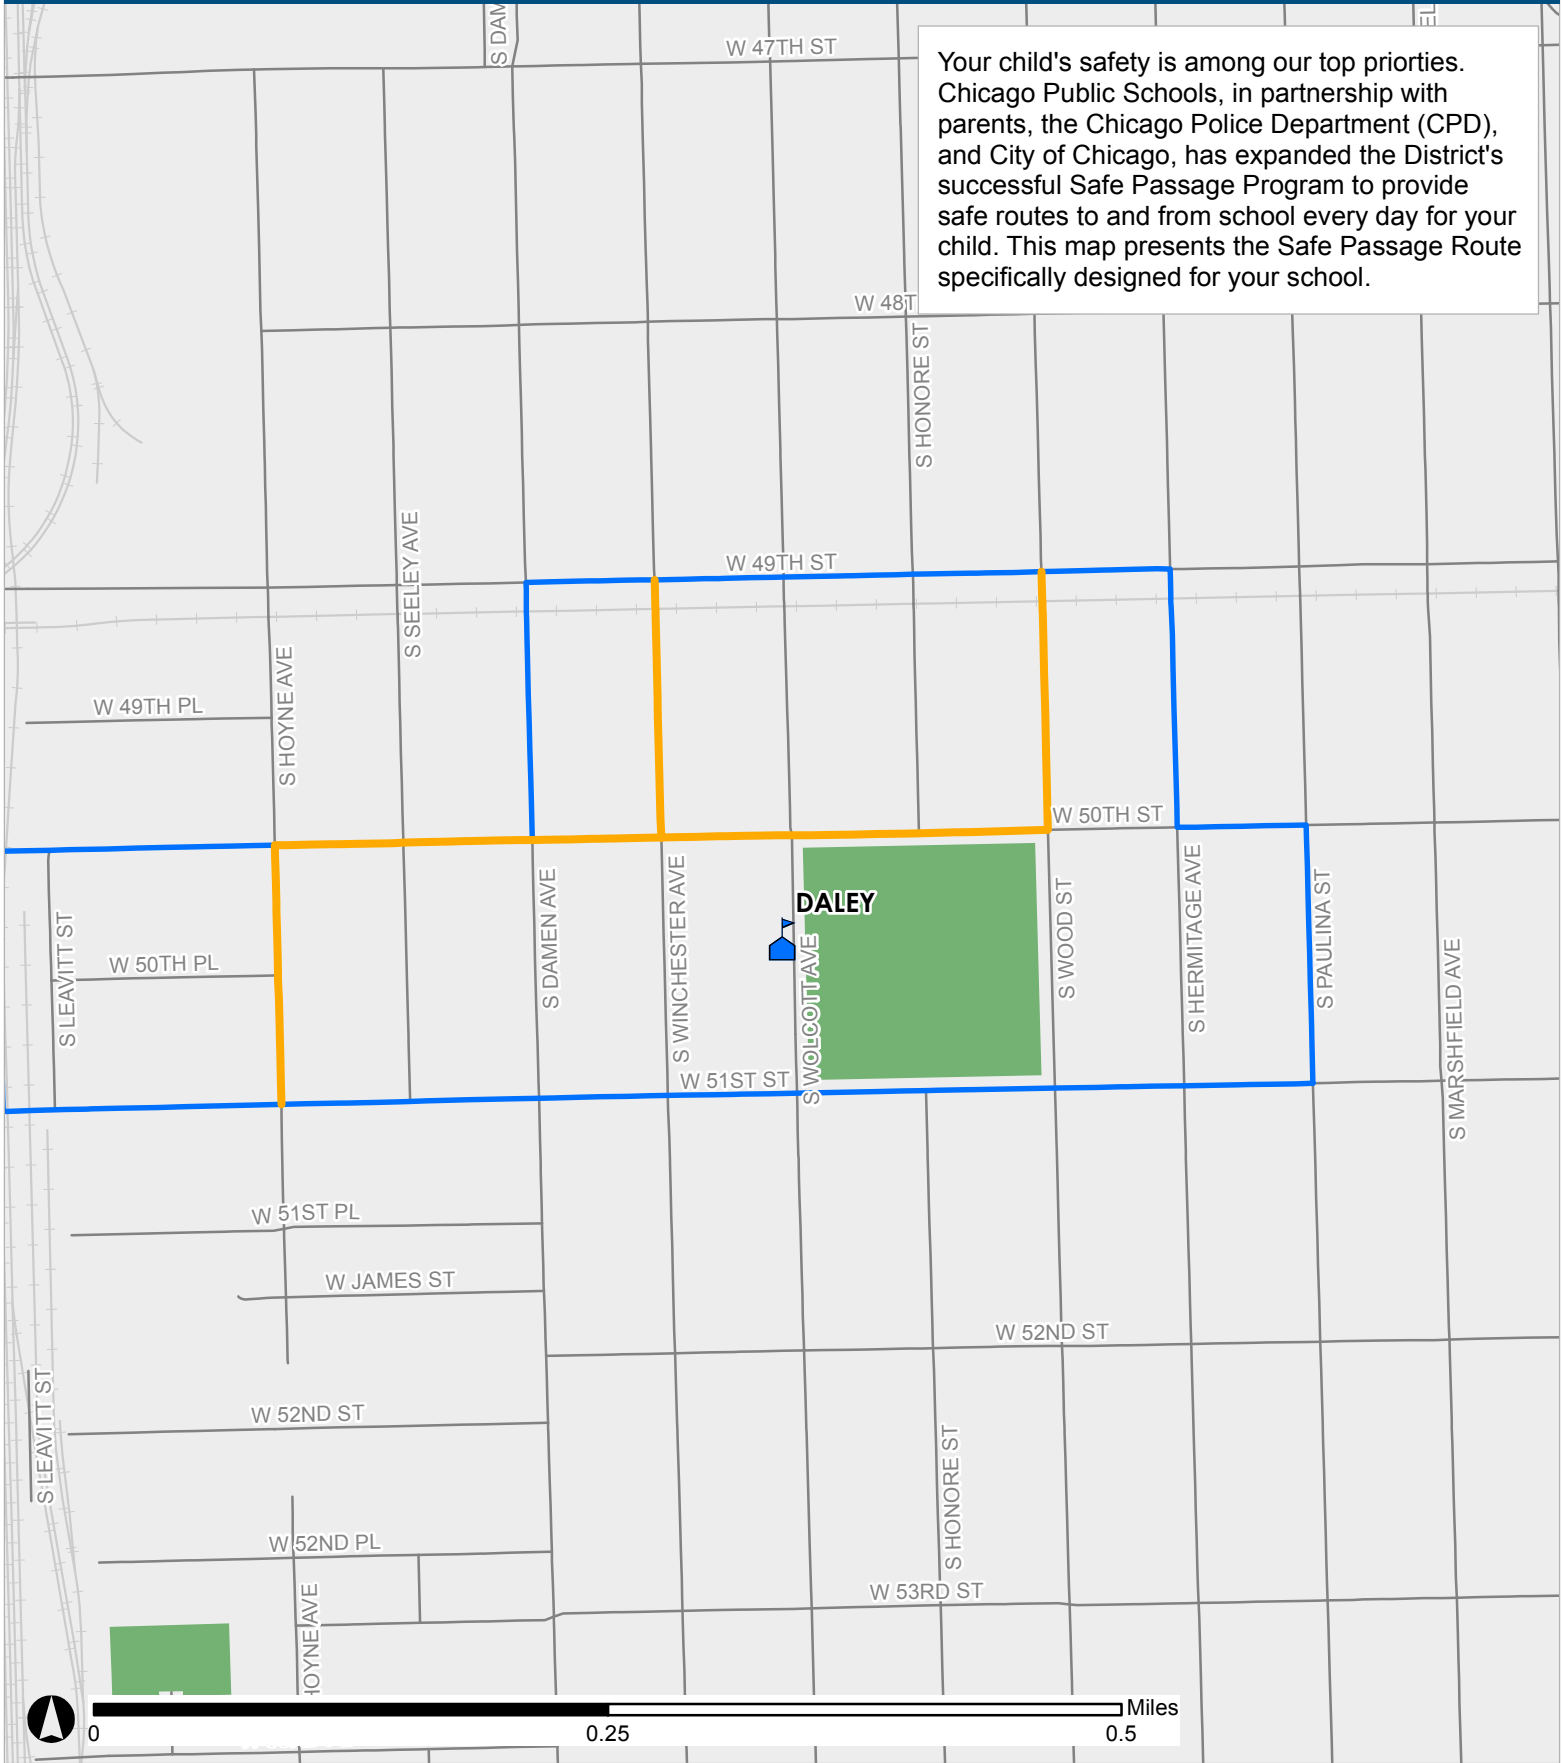

SAFE PASSAGE ROUTE: DALEY

Your child's safety is among our top priorities. Chicago Public Schools, in partnership with parents, the Chicago Police Department (CPD), and City of Chicago, has expanded the District's successful Safe Passage Program to provide safe routes to and from school every day for your child. This map presents the Safe Passage Route specifically designed for your school.

 Safe Passage Route
 School Location

 Attendance Boundary
 Park

Updated 22 Jan 2018