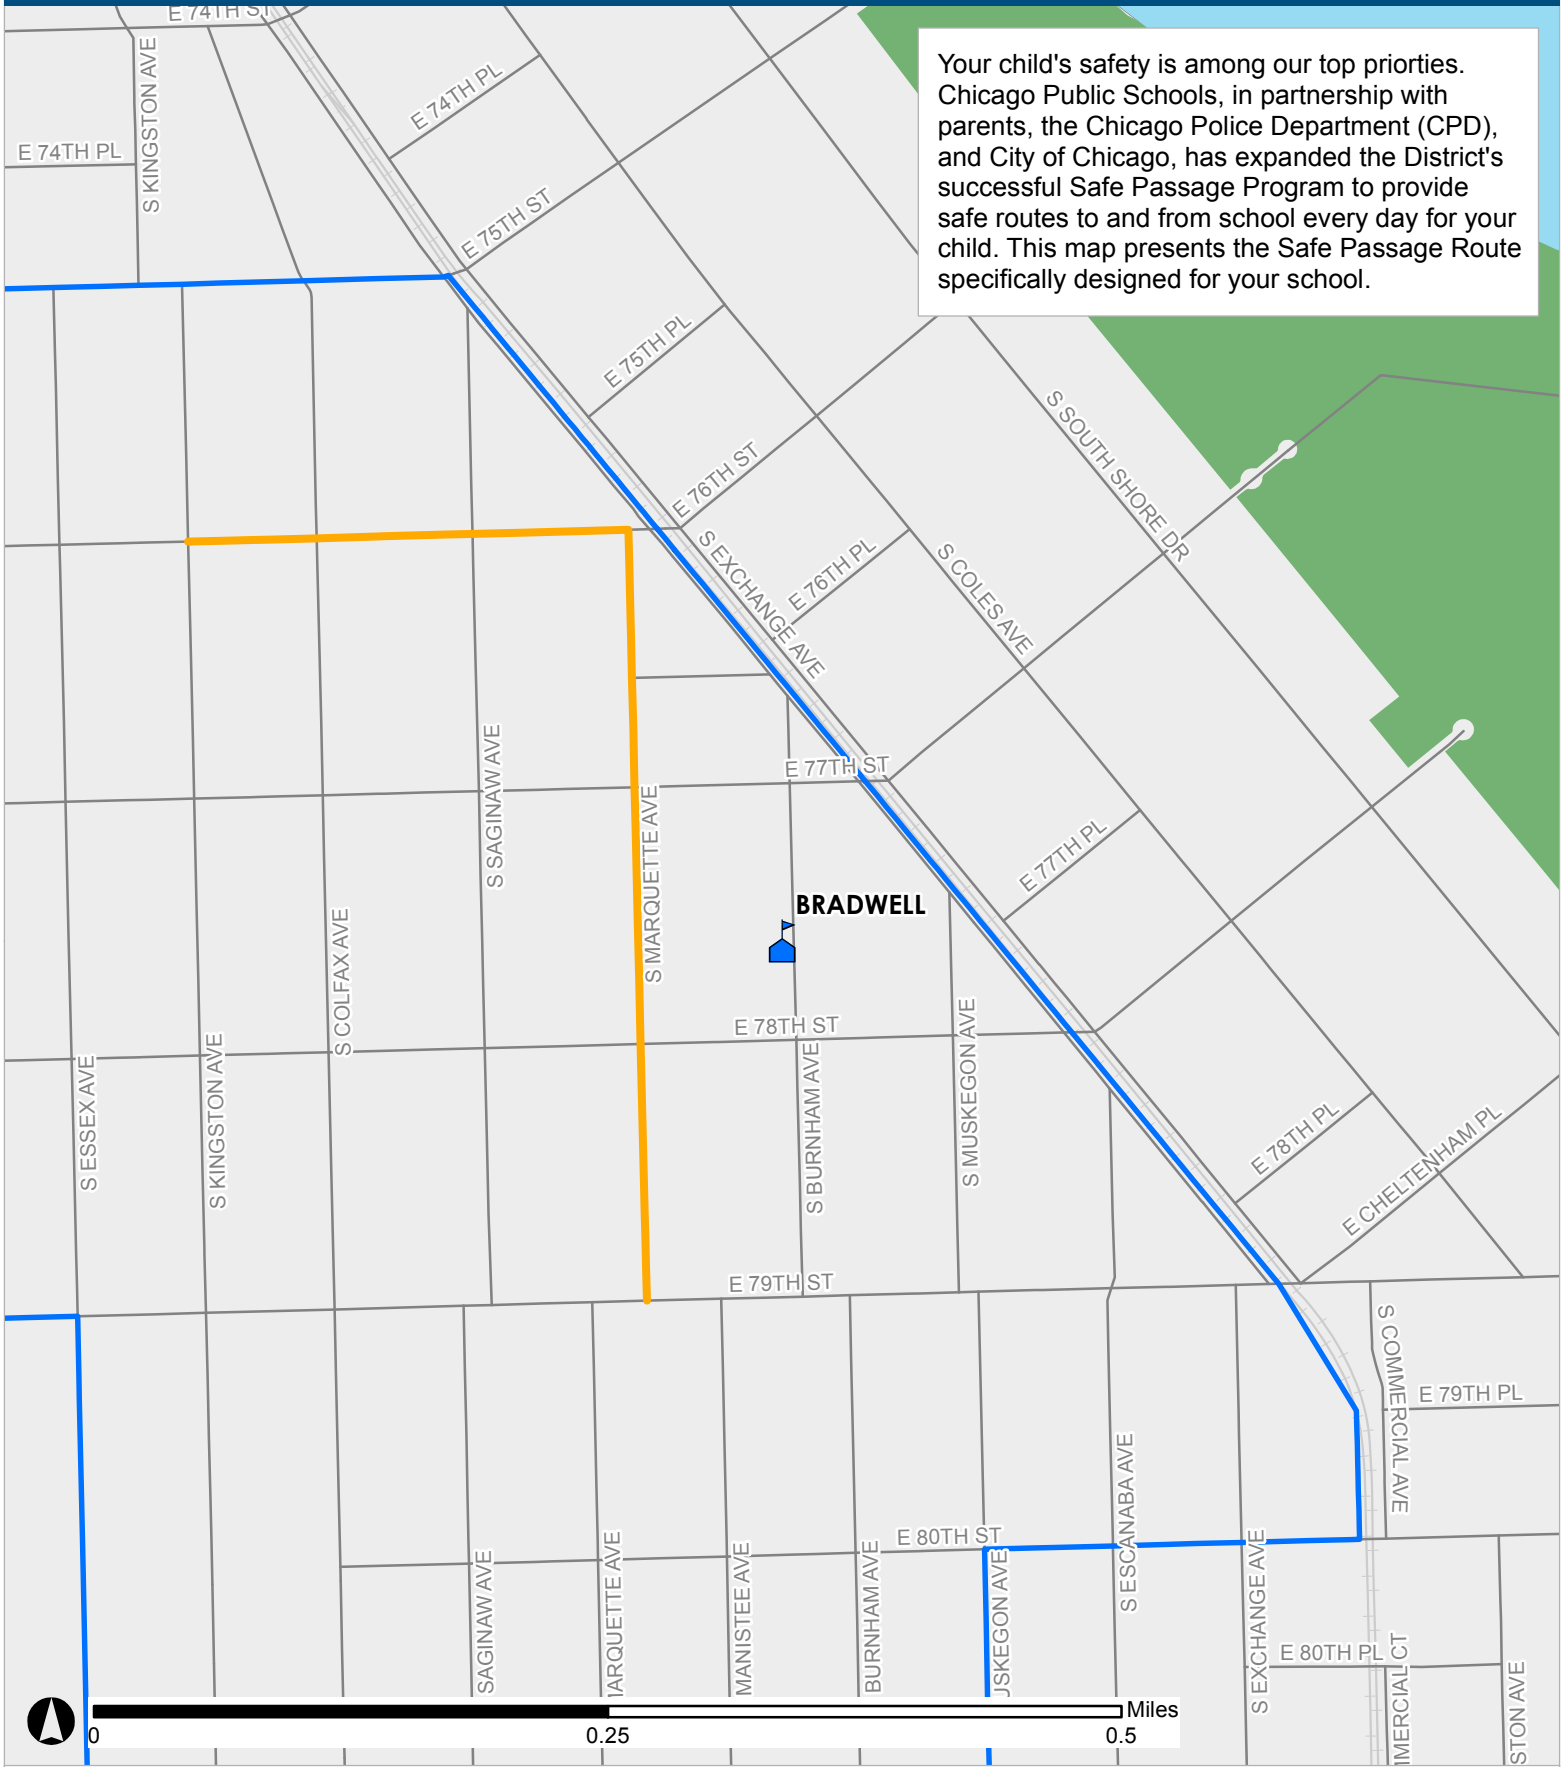

SAFE PASSAGE ROUTE: BRADWELL

Your child's safety is among our top priorities. Chicago Public Schools, in partnership with parents, the Chicago Police Department (CPD), and City of Chicago, has expanded the District's successful Safe Passage Program to provide safe routes to and from school every day for your child. This map presents the Safe Passage Route specifically designed for your school.

- Safe Passage Route
- School Location

- Attendance Boundary
- Park

Updated 22 Jan 2018