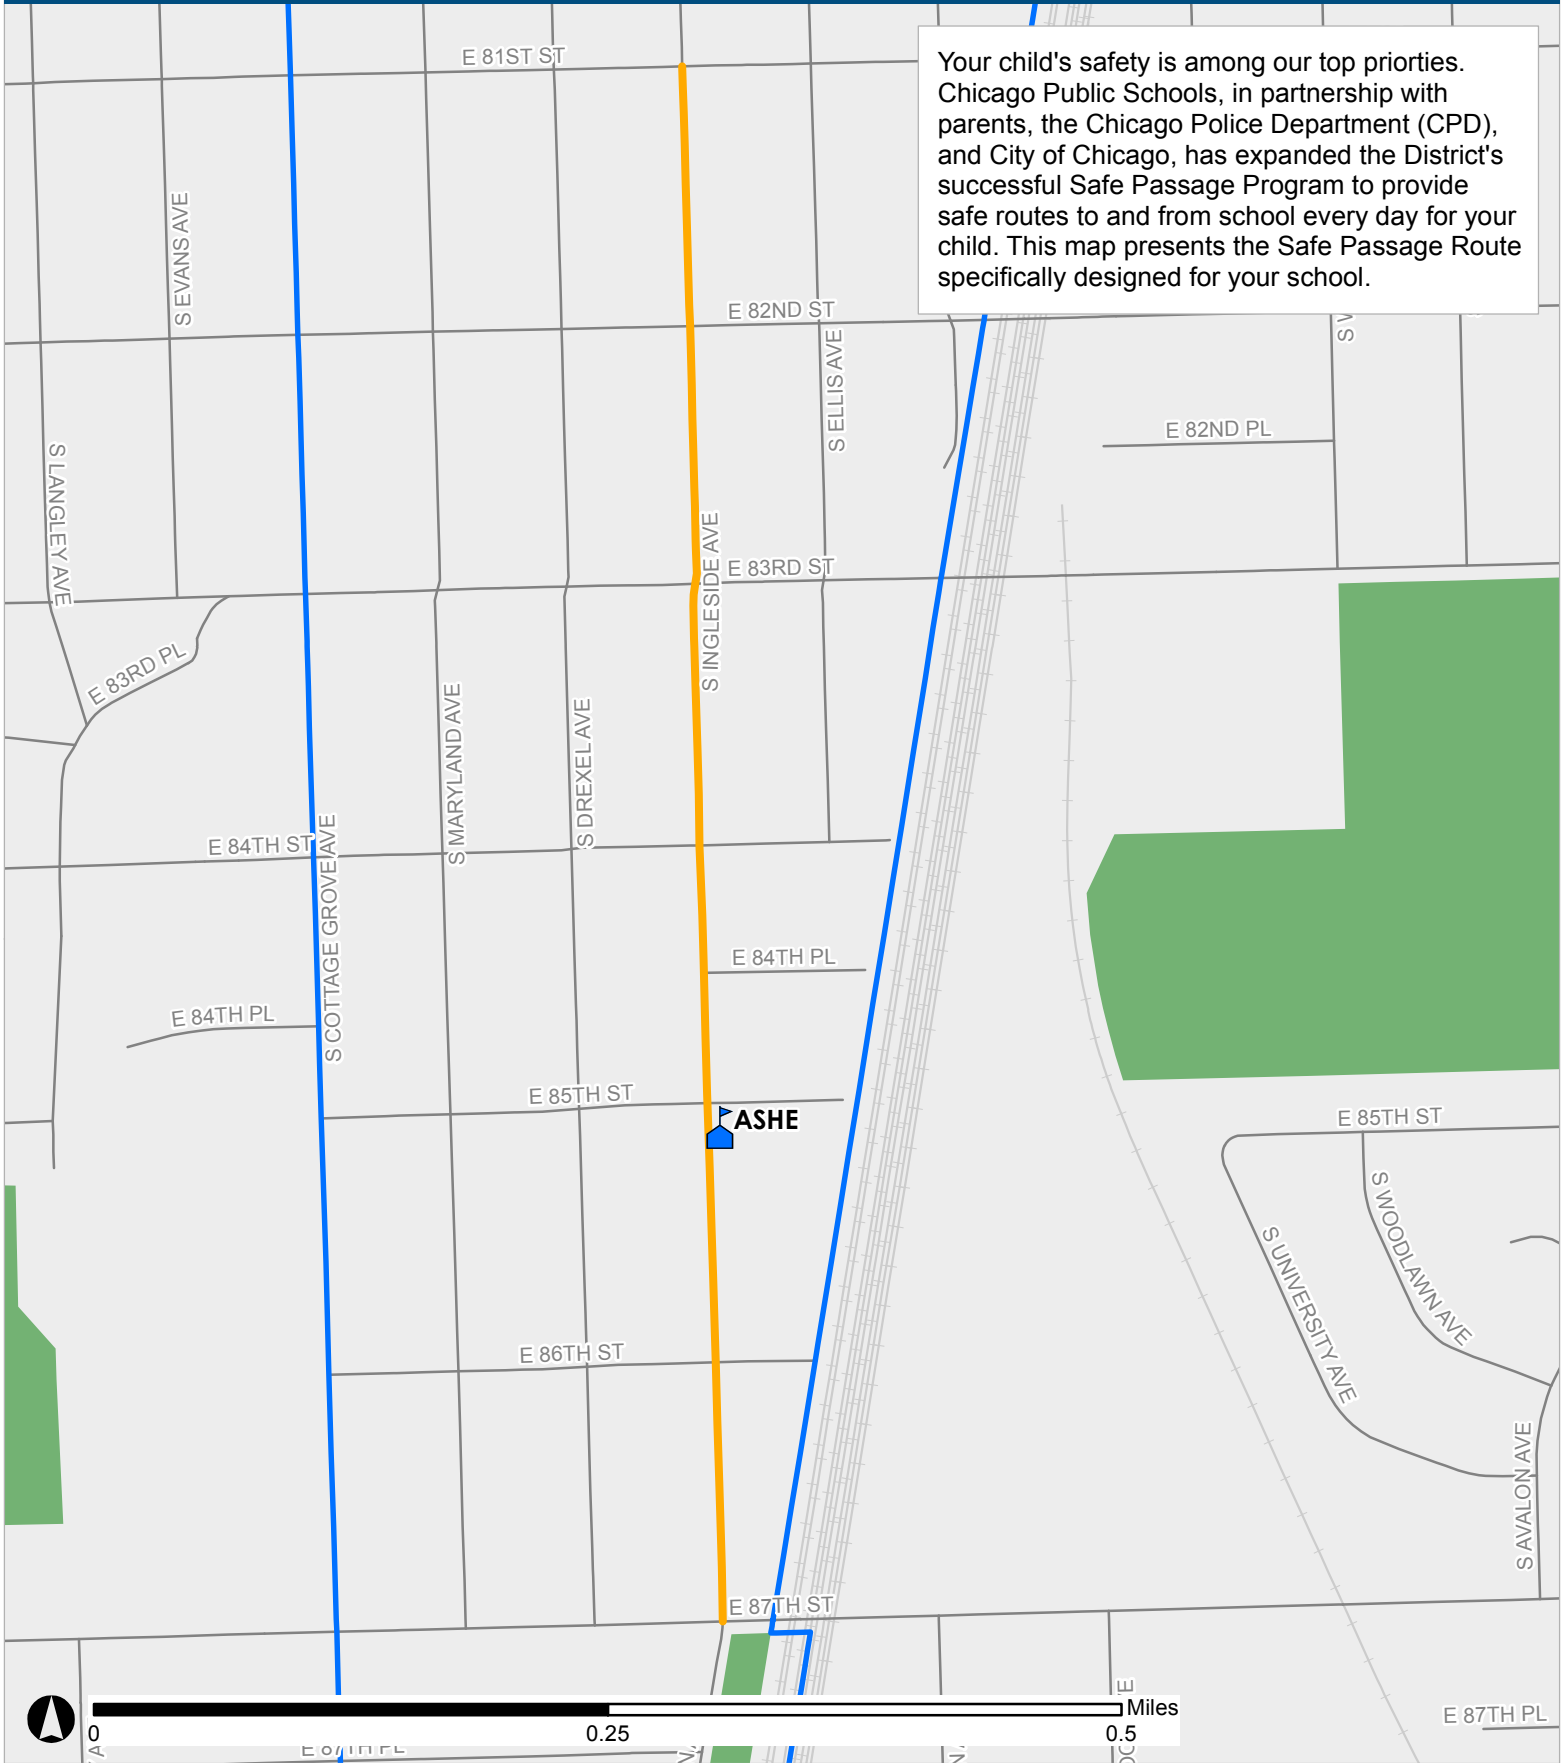

SAFE PASSAGE ROUTE: ASHE

Your child's safety is among our top priorities. Chicago Public Schools, in partnership with parents, the Chicago Police Department (CPD), and City of Chicago, has expanded the District's successful Safe Passage Program to provide safe routes to and from school every day for your child. This map presents the Safe Passage Route specifically designed for your school.

-  Safe Passage Route
-  School Location

-  Attendance Boundary
-  Park

Updated 22 Jan 2018